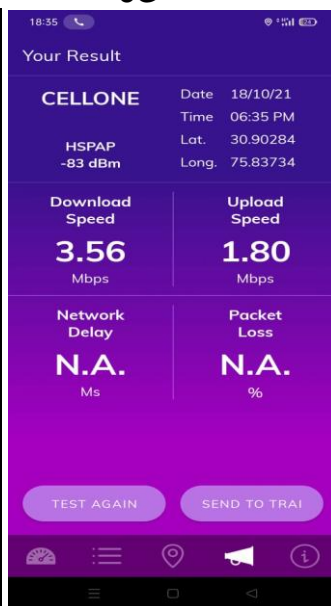

LTE

- Hotspot location 2 (,Khalsa College, Ludhiana)

2G

3G

LTE

- Hotspot location 3 (District Court, Ludhiana)

2G

3G