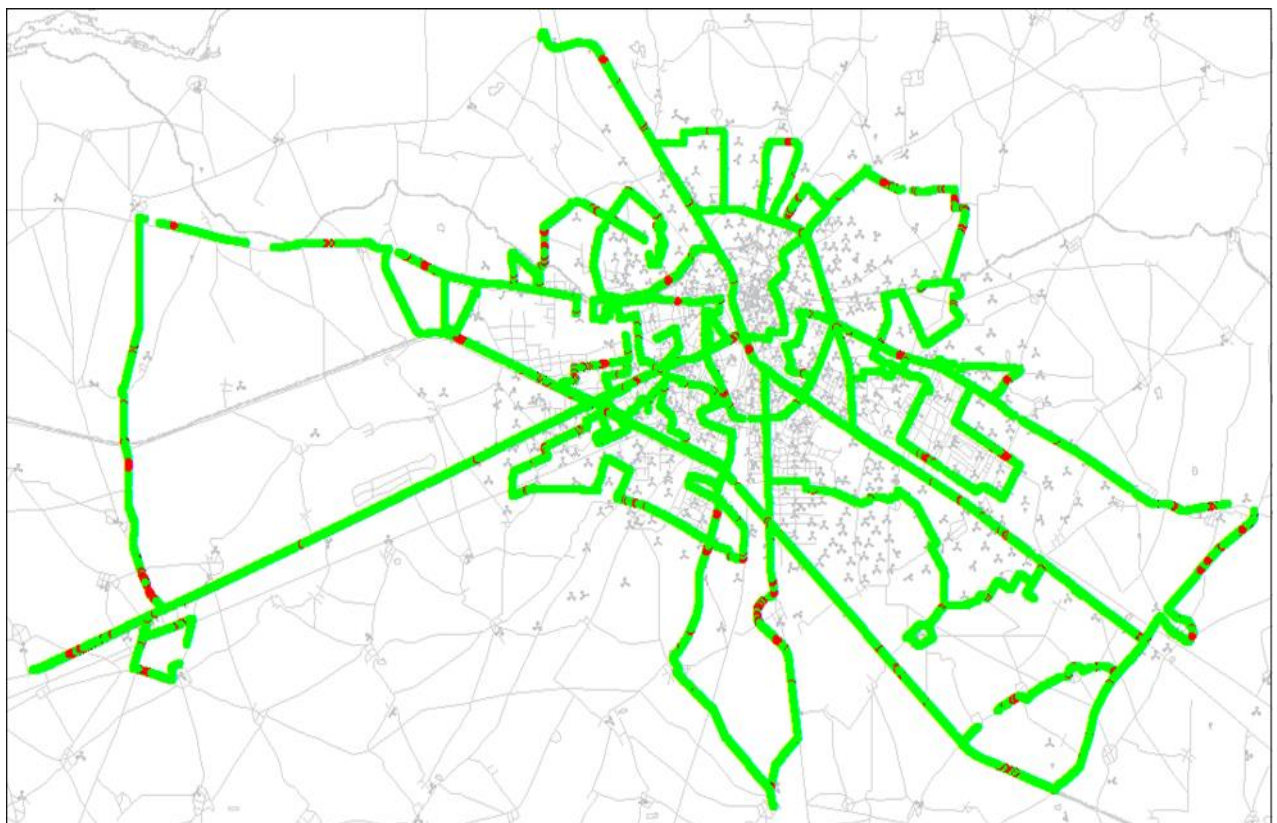

8. VoLTE (Free) : Jio

Voda Idea Coverage plots

9. 2G

10. Volte (Free)

Voda Idea Quality plots 2G

11. 2G

12. Volte (Free)

Annexure 2