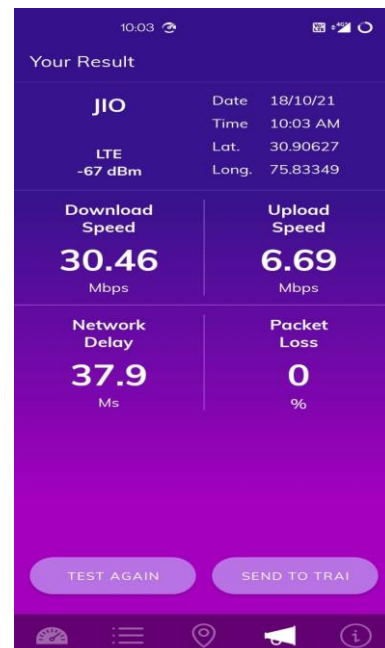

- Hotspot location 2 (Khalsa College, Ghumar Mandi, Ludhiana)

2G

3G

LTE