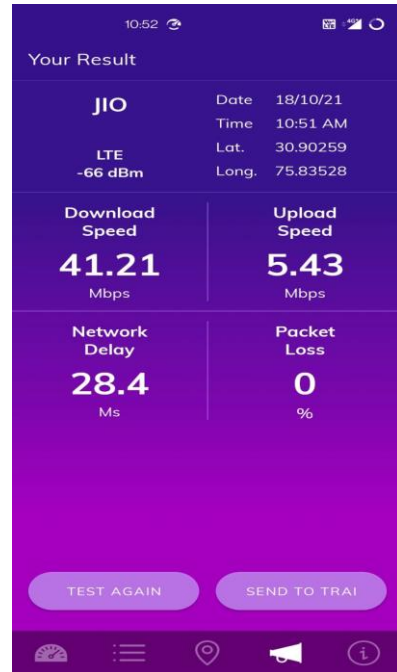

3G

LTE

- Hotspot location 3 (District Court Complex, Ludhiana)

2G

3G

LTE

- Hotspot location 4 (Railway Station, Ludhiana)

2G