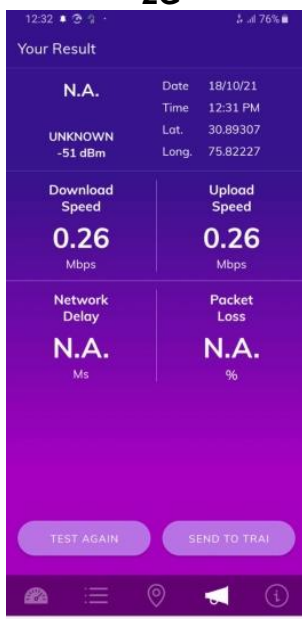

3G

LTE

- Hotspot location 3 (District Court Complex, Ludhiana)

2G

3G

LTE

- Hotspot location 4 (Railway Station, Ludhiana)

2G

3G

LTE

- Hotspot location 5 (Civil Hospital, Ludhiana)

2G

3G

LTE

4. VIL

- Hotspot location 1 (Kips Market)

2G

3G

LTE

- **Hotspot location 2 (Khalsa College)**

- **Hotspot location 3 (District Court)**

- Hotspot location 4 (Railway Station)

- Hotspot location 5 (Civil Hospital)