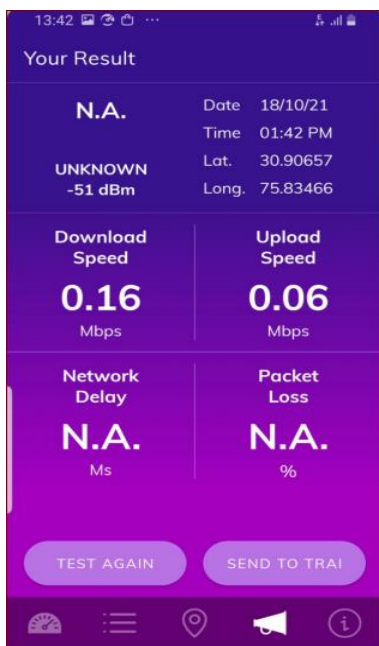

8. VoLTE (Free) : Jio

Voda Idea Coverage plots

9. 2G

10. Volte (Free)

Voda Idea Quality plots 2G

11. 2G

12. Volte (Free)

Annexure 2

Screenshots of data speed testing by “TRAI MySpeed” app

1. AIRTEL

Hotspot location 1 (KIPS Market Ludhiana)

2G

LTE

Hotspot location 2 (Khalsa Collage Ludhiana)

2G

LTE