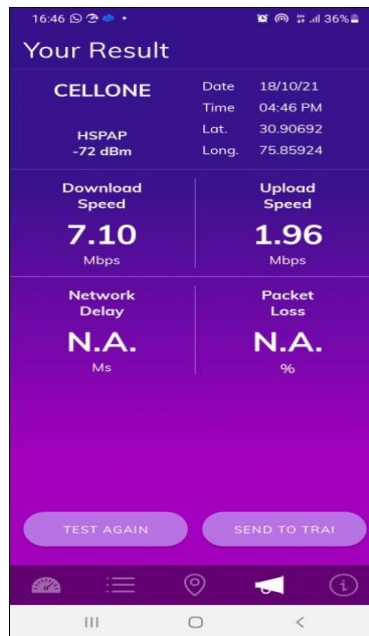

- Hotspot location 5 (Civil Hospital, Ludhiana)

2G

3G

LTE