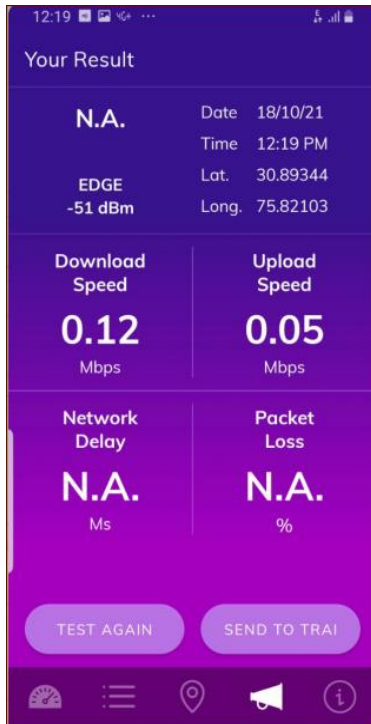

Annexure 2

Screenshots of data speed testing by “TRAI MySpeed” app

1. AIRTEL

Hotspot location 1 (KIPS Market Ludhiana)

2G