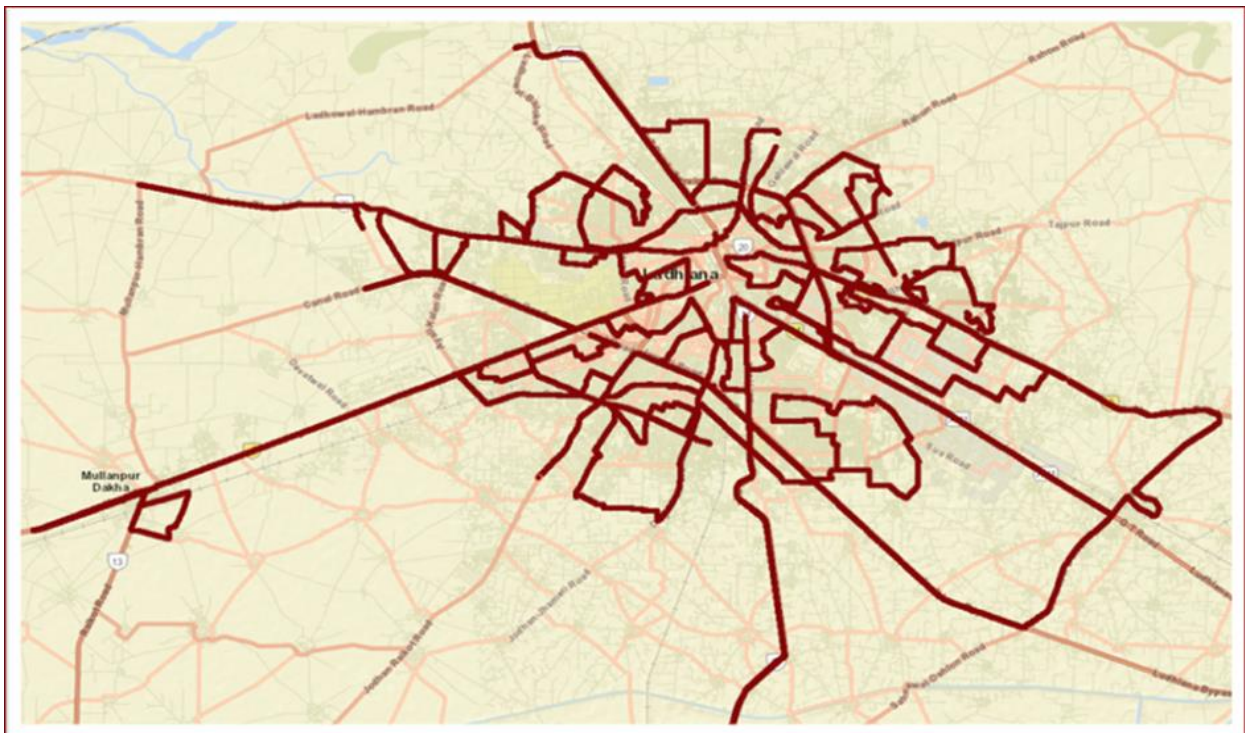

Drive Test Details

The drive test covered a drive route of approx. 450 KMs & 5 hotspots in Ludhiana SSA for 04 days. Calls were made for 2G/3G/ 4G VoLTE networks (as applicable)

- Day wise voice and data drive details

S.No.	Date	Area Covered	Total Kms.
1	18.10.21 Data	Hotspot Statics and Data dynamic testing – KIPS market, Khalsa College Ghumar Mandi, District Court Complex, Railway Station and Civil Hospital.	35 KM
2	20.10.21 Voice	Bharat Nagar, Sargodha Colony, Model town, Sanchar Colony, Vikas Nagar, SAS Nagar, Rajguru Nagar, Lal Nagar, Mullanpur, Jangpur, Lalton Kalan, Green Avenue, Guru Angad Devji Nagar, Kheri, Sarinh, Kaind, Ishar Nagar, Grain Market, Sunder Nagar, F2 Raceway, Malakpur, Hambran, Ferozpur Road, Gurdev Nagar	145 Km
3	21.10.21 Voice	Industrial Area, Guru Amardas Colony, Janta Colony, Shimlapur, Dhandari Kalan, Dehlon, Shanewal Road, Shanewal, Mandi Gobindgarh, Kohara, Chandigarh road, Focal Pont, Urban Estate, Jamalpur, Transport Nagar, Chaura Bazar, Basti Jahangpuri	155 Km
4	22.10.21 Voice	Civil lines, Partap, AyaliKhurd, Haibowal Kalan, Sunder Nagar, Govind Pura, Bank colony, Jodhewal, Vardhman Nagar, Bajrah, Bahadake, Heera Singh Nagar, Hussianpura, Phuggwal, Ladhawal, Jassian, Railway colony, Haibowal, Sandhu Nagar, SBS Nagar, Kitchlu Nagar, Joshi Nagar, Deep Nagar, Mann Singh Nagar, Shivpuri	120 Km

Total 3 days Voice Route

- **Data Hotspots Details**

S.No.	Location Name	Area
1	Dist. Court	Ludhiana
2	Railway Station	Ludhiana
3	Civil Hospital	Ludhiana
4	Khalsa College, Guman Mandi	Ludhiana
5	Kips Market	Ludhiana