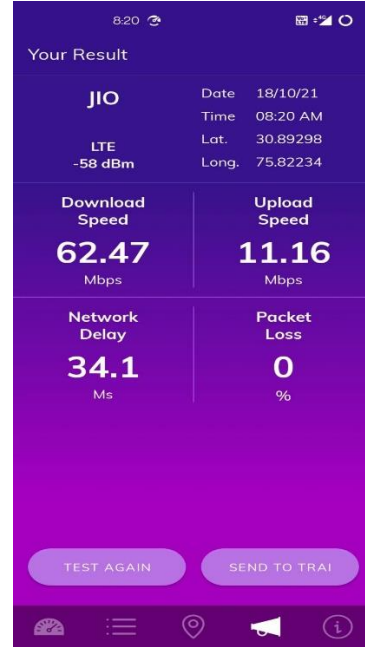

LTE

3. Jio

- Hotspot location 1 (KIPS Market, Ludhiana)

2G

3G

LTE

- Hotspot location 2 (Khalsa College, Ghumar Mandi, Ludhiana)

2G