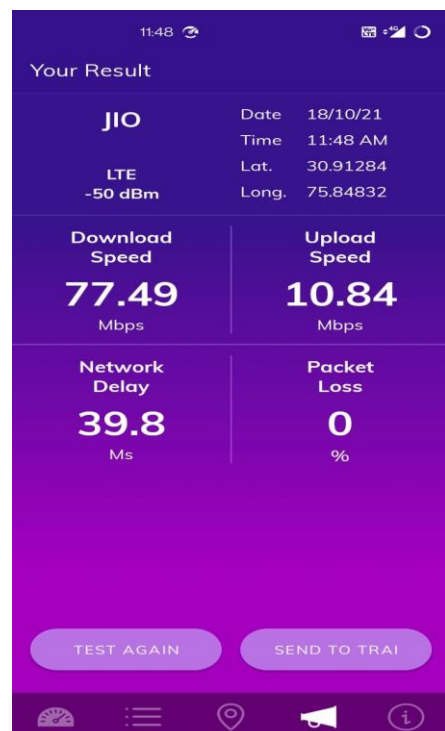

- Hotspot location 4 (Railway Station, Ludhiana)

2G

3G

LTE