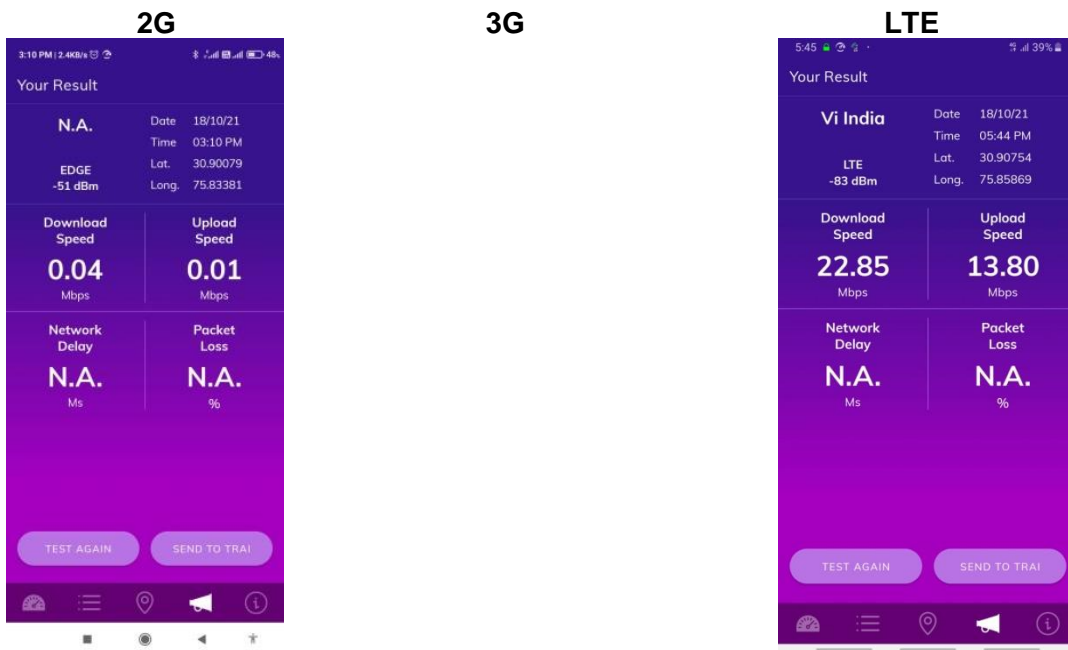

2G

3G

LTE

- **Hotspot location 2 (Khalsa College)**

- **Hotspot location 3 (District Court)**

- Hotspot location 4 (Railway Station)

- Hotspot location 5 (Civil Hospital)