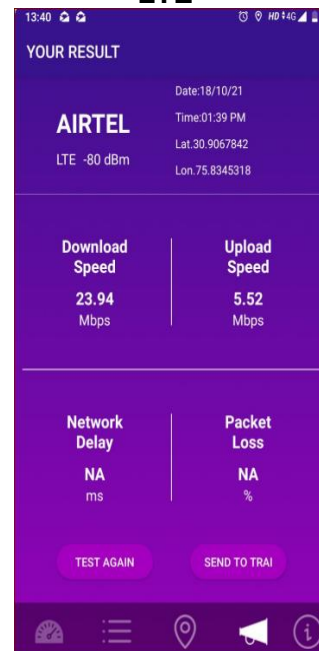

8. VoLTE (Free) : Jio

Voda Idea Coverage plots

9. 2G

10. Volte (Free)

Voda Idea Quality plots 2G

11. 2G

12. Volte (Free)

Annexure 2

Screenshots of data speed testing by “TRAI MySpeed” app

1. AIRTEL

Hotspot location 1 (KIPS Market Ludhiana)

2G

LTE

Hotspot location 2 (Khalsa Collage Ludhiana)

2G

LTE