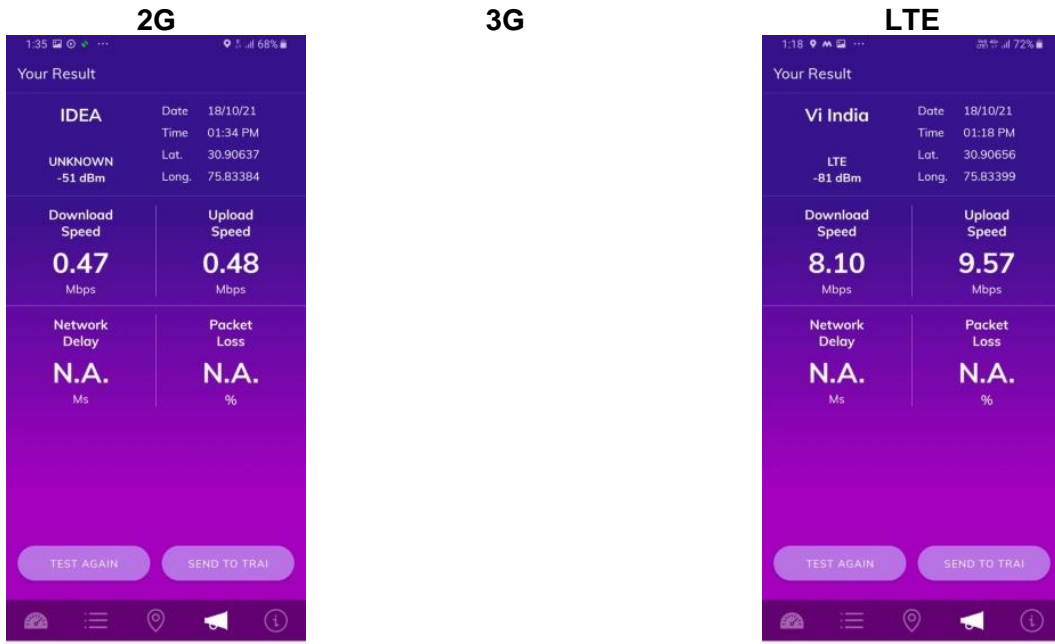

3G

LTE

- Hotspot location 5 (Civil Hospital, Ludhiana)

2G

3G

LTE

4. VIL

- Hotspot location 1 (Kips Market)

2G

3G

LTE

- **Hotspot location 2 (Khalsa College)**

- **Hotspot location 3 (District Court)**

- Hotspot location 4 (Railway Station)

- Hotspot location 5 (Civil Hospital)