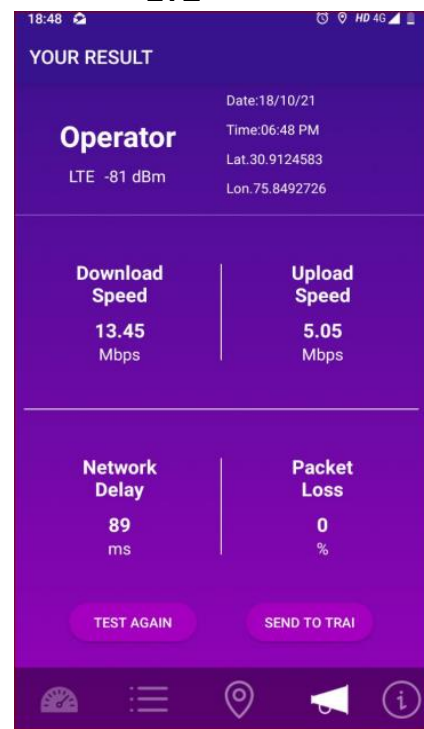

Hotspot location 3 (Dist.Court, Ludhiana)

2G

LTE

Hotspot location 4 (Railway Station -Ludhiana)

2G

LTE

Hotspot location 5 (Civil Hospital -Ludhiana)

2G