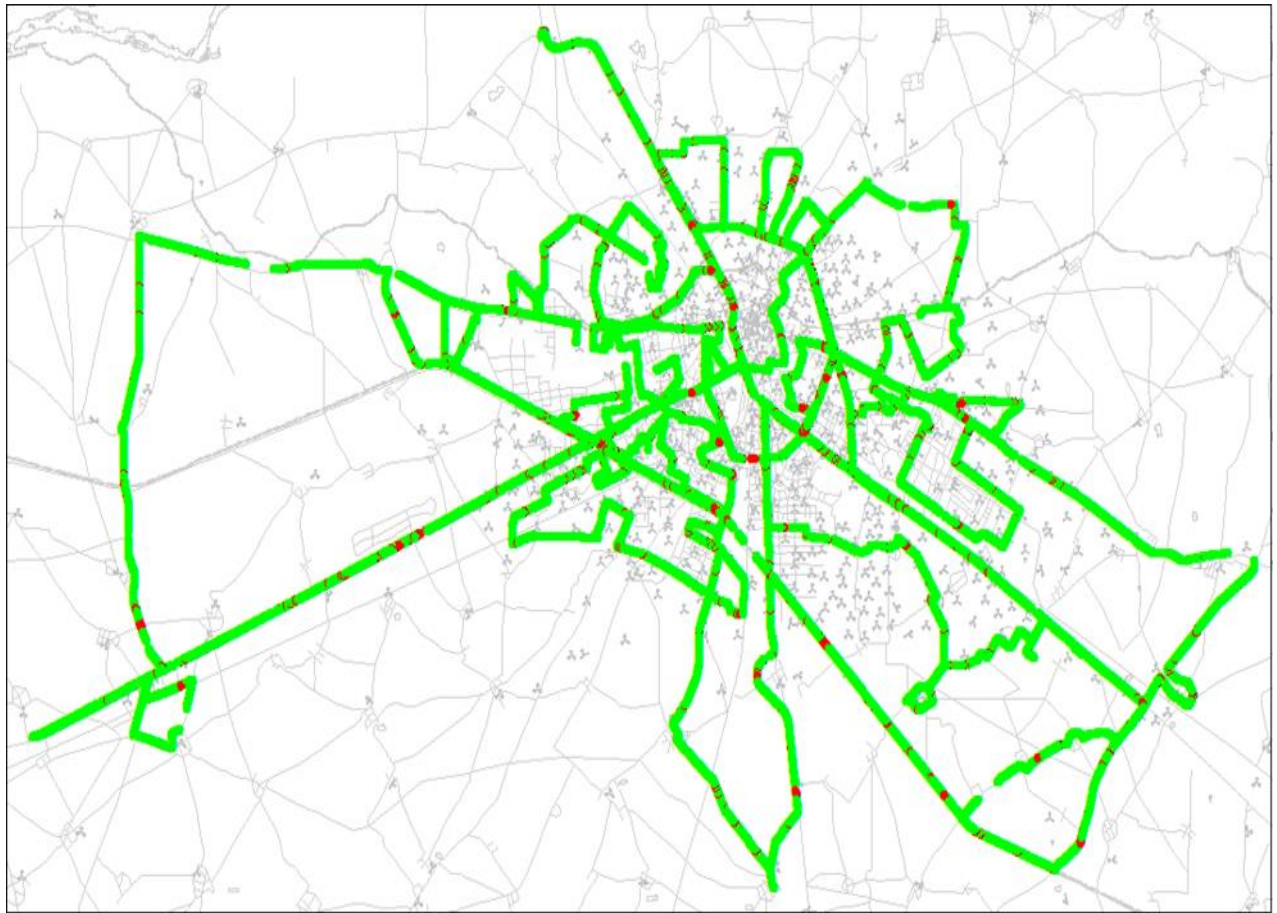

8. VoLTE (Free) : Jio

Voda Idea Coverage plots

9. 2G

10. Volte (Free)

Voda Idea Quality plots 2G

11. 2G

12. Volte (Free)

Annexure 2

Screenshots of data speed testing by “TRAI MySpeed” app

1. AIRTEL

Hotspot location 1 (KIPS Market Ludhiana)

2G

LTE

Hotspot location 2 (Khalsa Collage Ludhiana)

2G

LTE