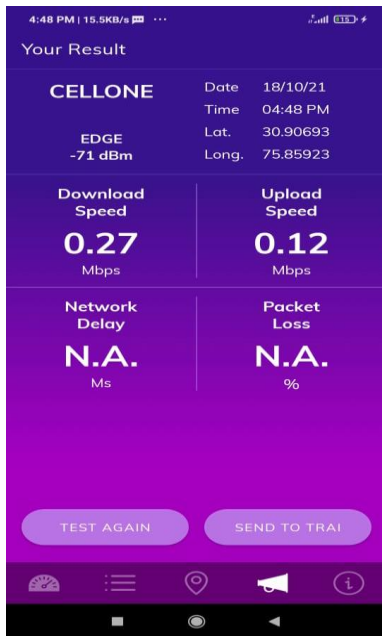

- Hotspot location 5 (Civil Hospital, Ludhiana)

2G

3G

LTE