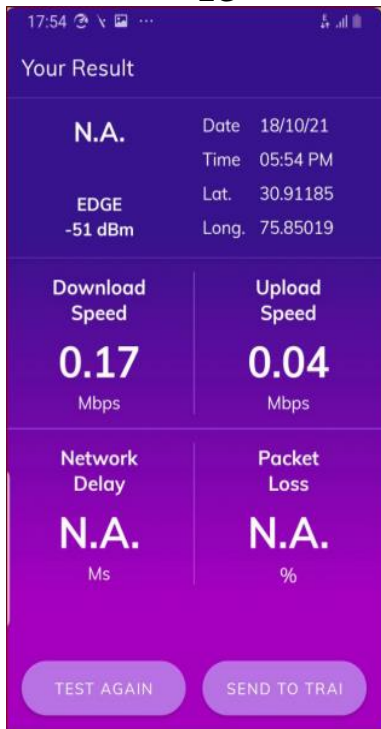

Hotspot location 3 (Dist.Court, Ludhiana)

2G

LTE

Hotspot location 4 (Railway Station -Ludhiana)

2G

LTE

Hotspot location 5 (Civil Hospital -Ludhiana)

2G