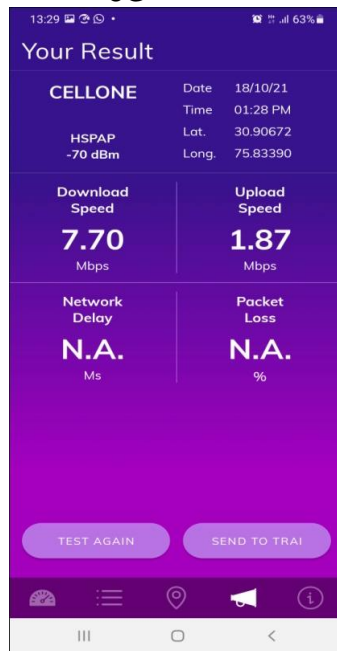

- Hotspot location 2 (,Khalsa College, Ludhiana)

2G

3G

LTE

- Hotspot location 3 (District Court, Ludhiana)

2G

3G

LTE