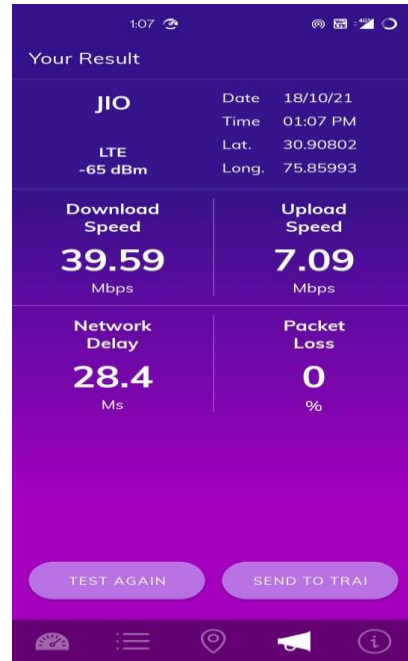

3G

LTE

- Hotspot location 5 (Civil Hospital, Ludhiana)

2G

3G

LTE

4. VIL

- Hotspot location 1 (Kips Market)