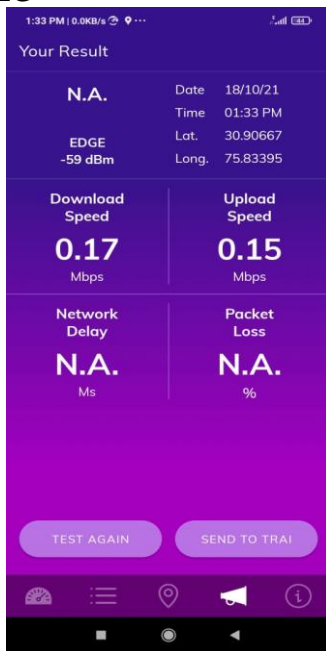

- Hotspot location 2 (,Khalsa College, Ludhiana)

2G