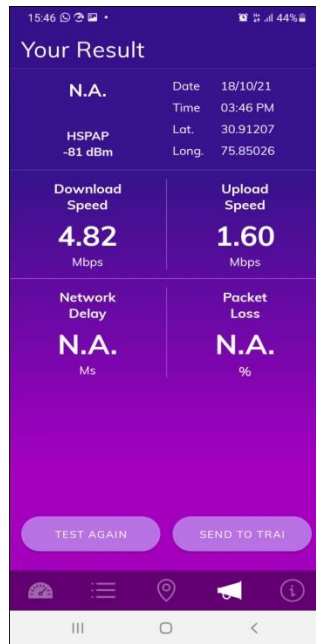

- Hotspot location 4 (Railway Station, Ludhiana)

2G

3G

LTE