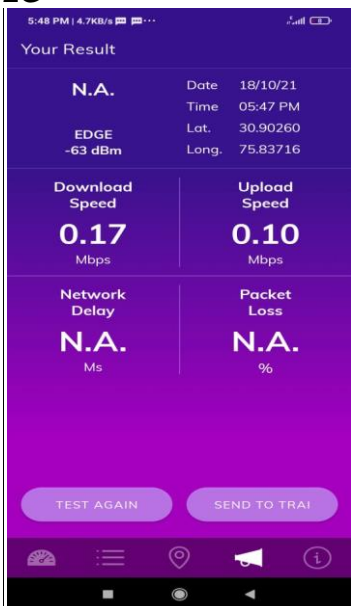

LTE

- Hotspot location 2 (,Khalsa College, Ludhiana)

2G

3G

LTE

- Hotspot location 3 (District Court, Ludhiana)

2G

3G