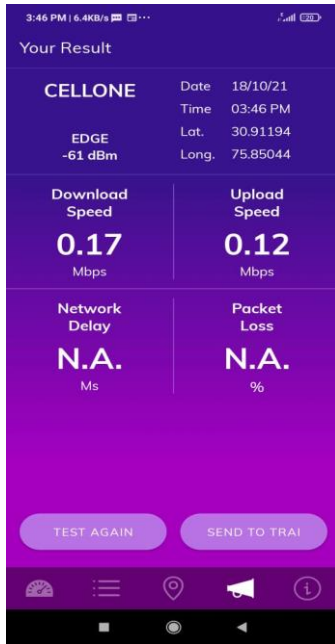

- Hotspot location 4 (Railway Station, Ludhiana)

2G

3G

LTE