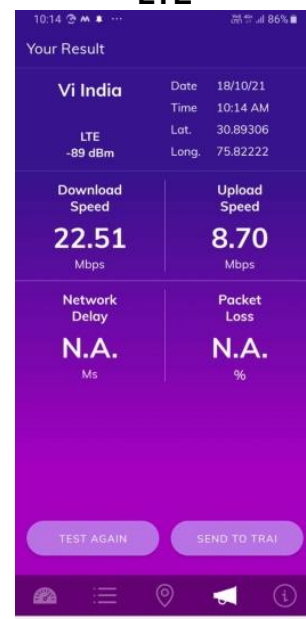

3G

LTE

- Hotspot location 3 (District Court Complex, Ludhiana)

2G

3G

LTE

- Hotspot location 4 (Railway Station, Ludhiana)

2G

3G

LTE

- Hotspot location 5 (Civil Hospital, Ludhiana)

2G

3G

LTE

4. VIL

- Hotspot location 1 (Kips Market)

2G

3G

LTE

- **Hotspot location 2 (Khalsa College)**

- **Hotspot location 3 (District Court)**

- Hotspot location 4 (Railway Station)

- Hotspot location 5 (Civil Hospital)