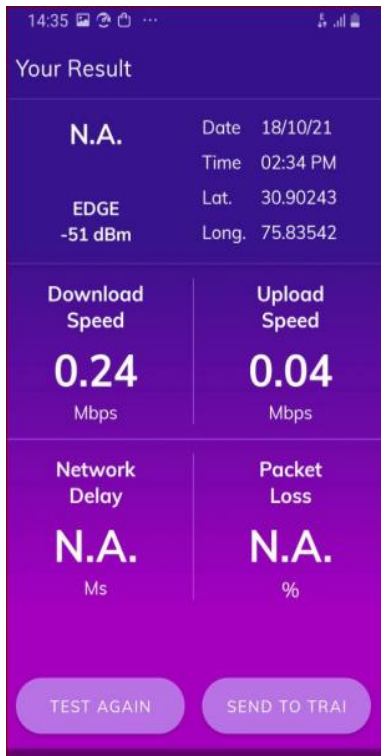

Hotspot location 4 (Railway Station -Ludhiana)

2G

LTE