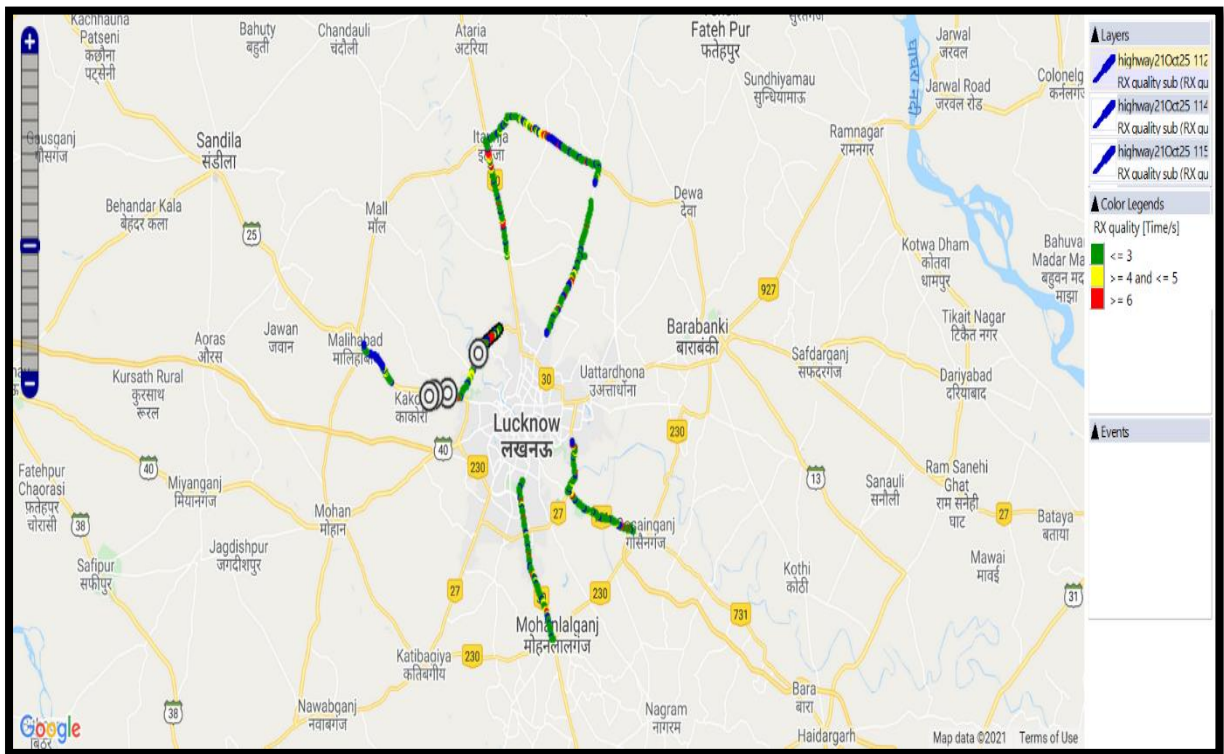

BSNL 2G VOICE HIGHWAY RX QUALITY