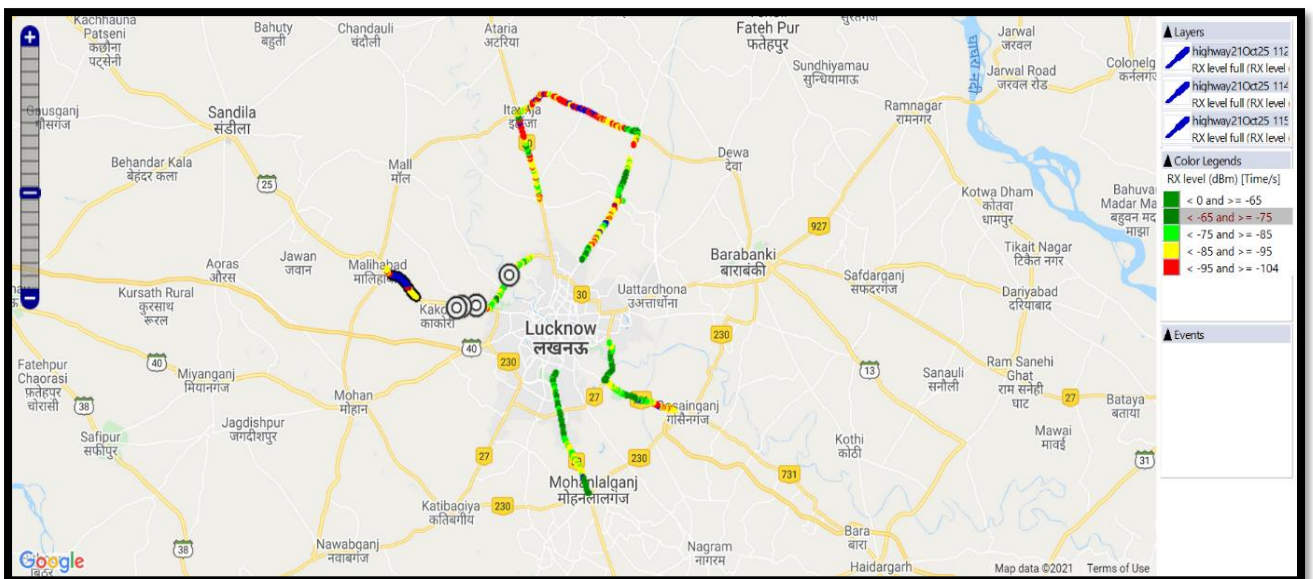

Coverage plots

1. 2G Airtel

BSNL 2G VOICE CITY RX LEVEL

BSNL 2G VOICE HIGHWAY RX LEVEL

BSNL 2G VOICE RURAL RX LEVEL

VIL

2. 2G/3G dual

BSNL 2G/3G dual VOICE CITY RX LEVEL