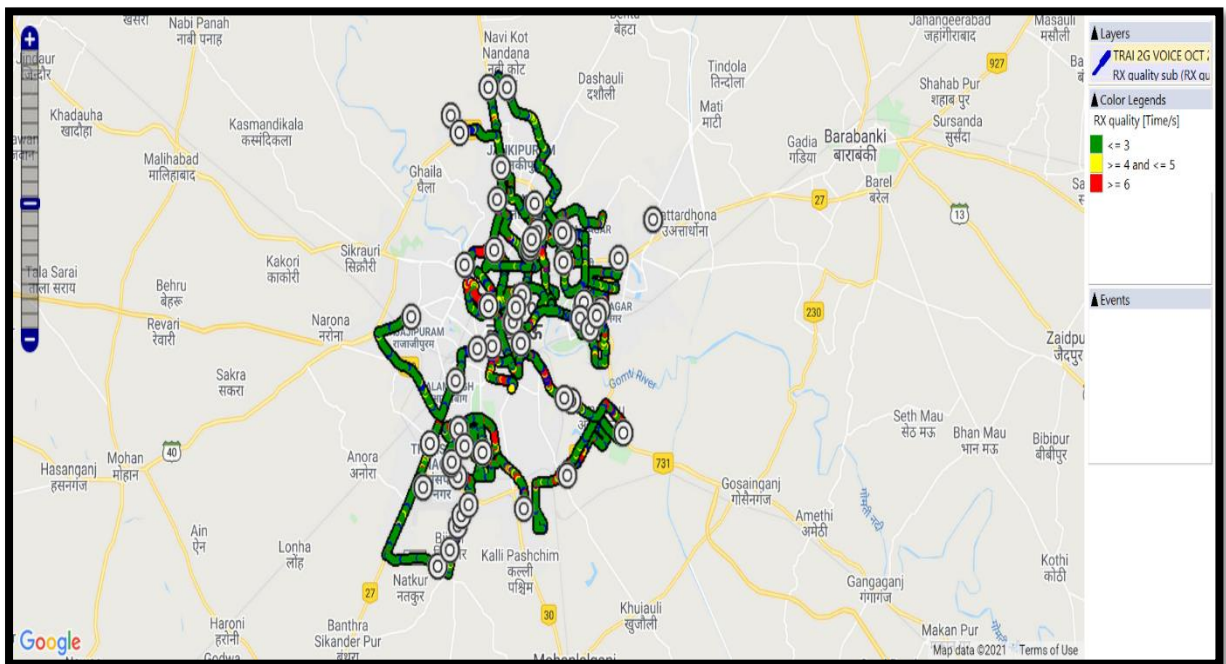

1. 2G Airtel

BSNL BSNL 2G VOICE CITY RX QUALITY

BSNL 2G VOICE HIGHWAY RX QUALITY

BSNL 2G VOICE RURAL RX QUALITY

VIL

2. 2G/3G dual

BSNL

BSNL 2G3G Dual mode VOICE CITY RX Quality