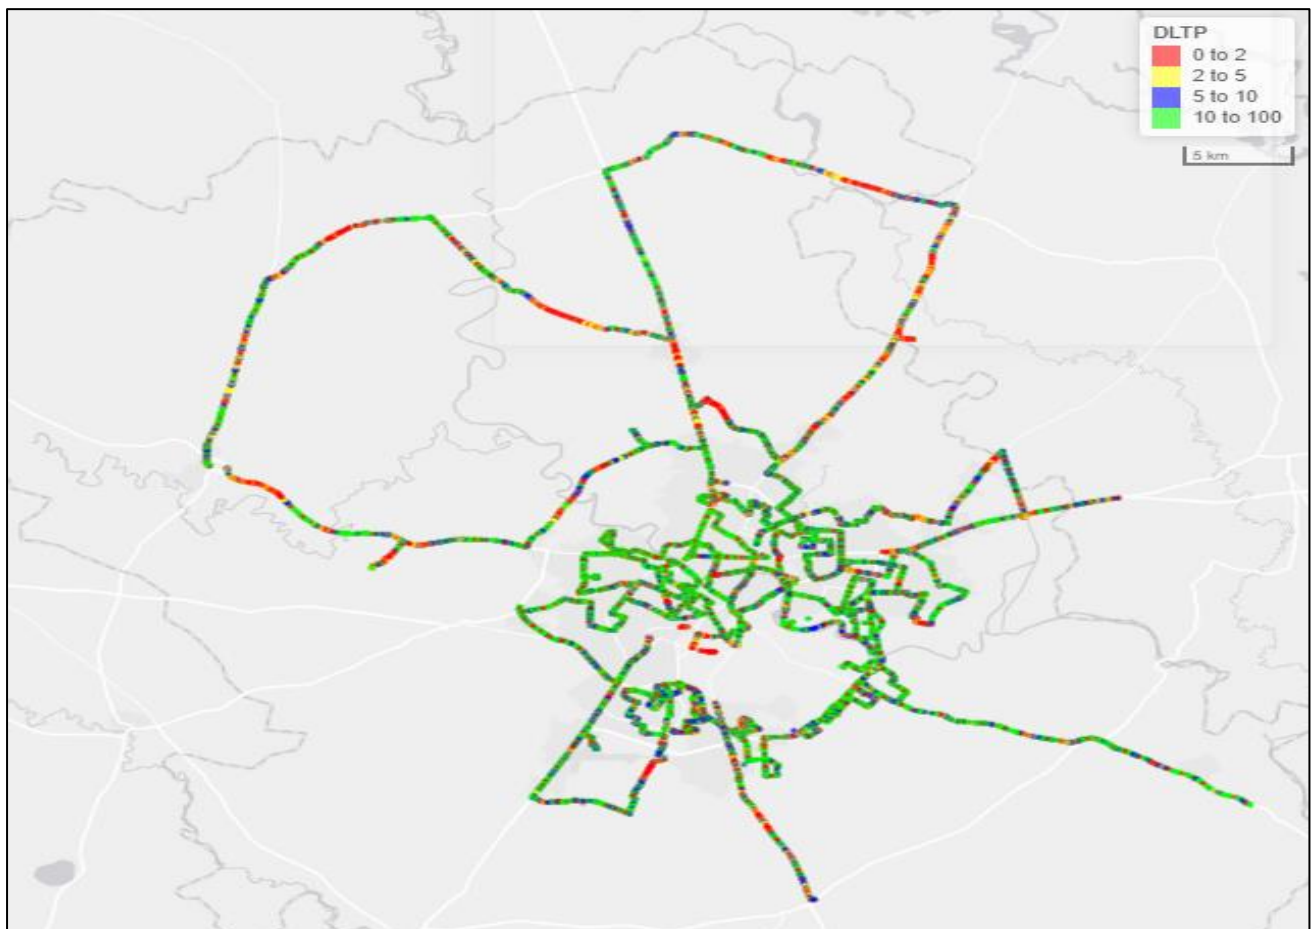

BSNL 3G data Plot:

JIO LTE