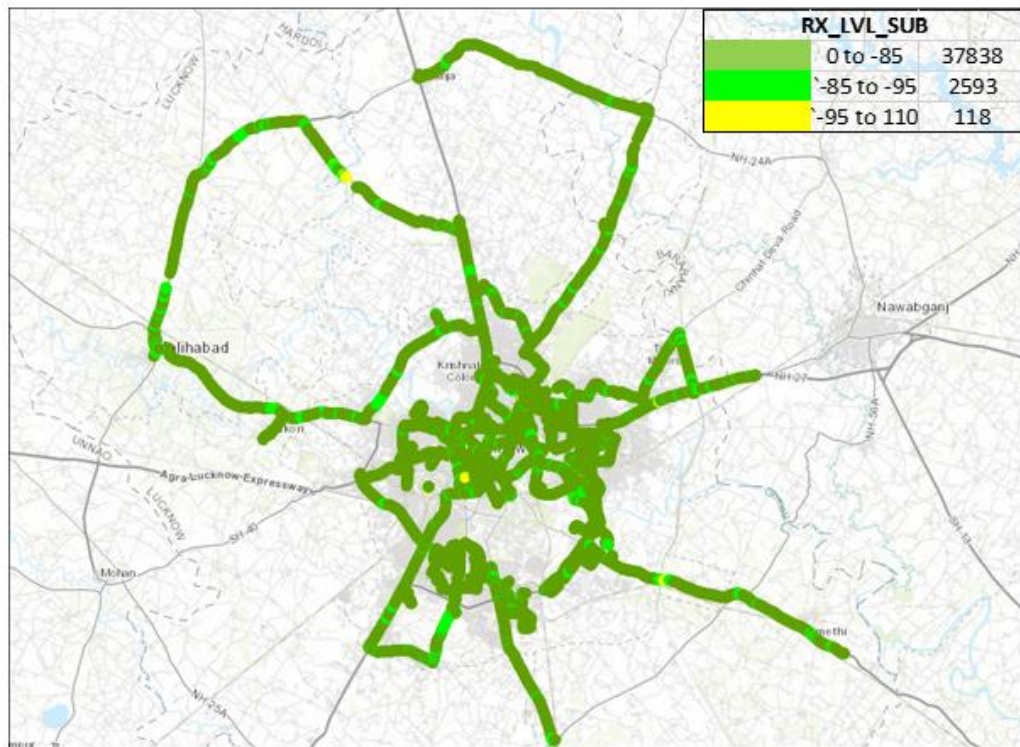

MALL	2G download in Mbps	0.02	0.162	NA	0.110
	2G upload in Mbps	0.02	0.094	NA	0.06
	3G download in Mbps	NA	2.7	NA	
	3G upload in Mbps	NA	0.486	NA	
	4G download in Mbps	12.73	NA	34.34	20.54
	4G upload in Mbps	16.22	NA	4.39	20.19

Coverage plots

1. 2G Airtel