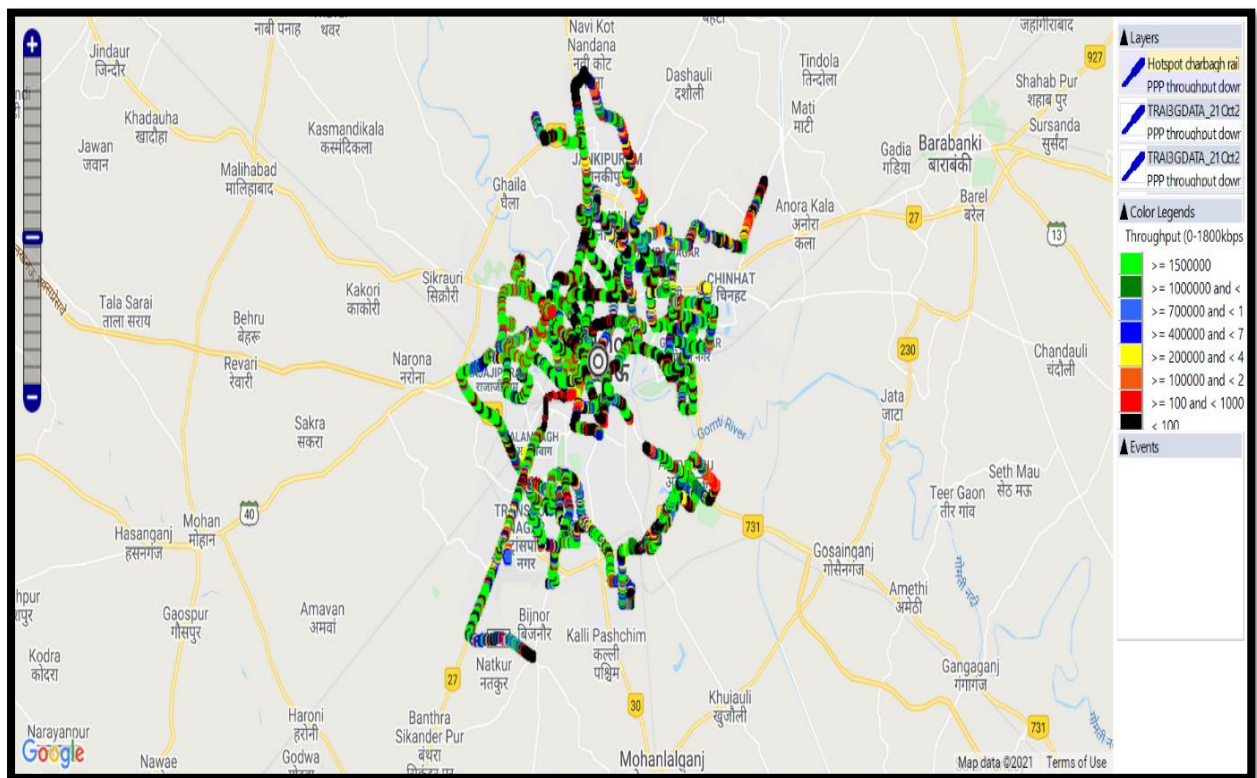

BSNL 3G data Plot: