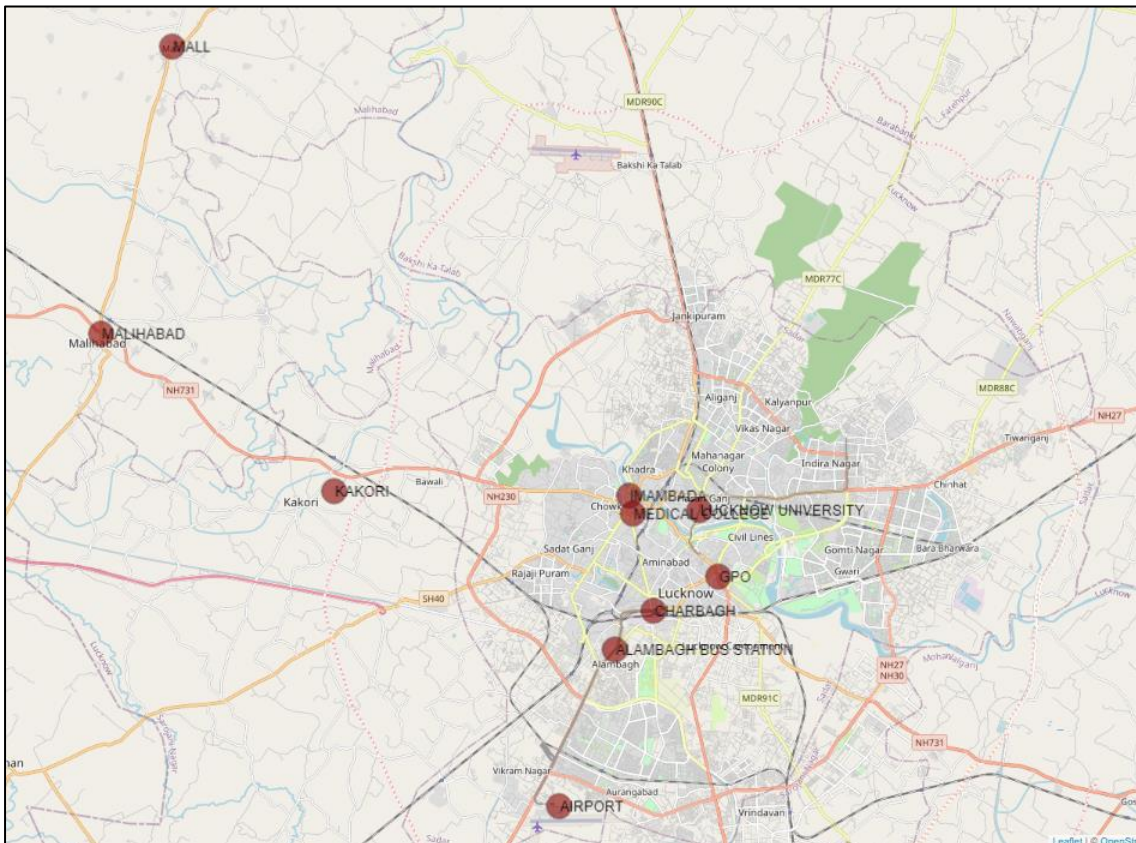

Route KM Covered for Voice & data- 617 KM

Hotspots locations for static Data Testing

1. GPO HAZRATGANJ
2. AIRPORT
3. CHARBAGH
4. ALAMABAGH BUS STATION
5. IMAMBADA
6. MEDICAL COLLEGE
7. LUCKNOW UNIVERSITY
8. KAKORI
9. MALIHABAD
10. MALL

Voice & data drive test route (Map)

Data testing hotspot locations (Map)

Key observations from Drive test

- Drive test completed for the TSP Airtel, BSNL, JIO & VIL for all available technologies offered by TSPs in Lucknow SSA.
- With Voice , data download also tested throughout the drive test routes.