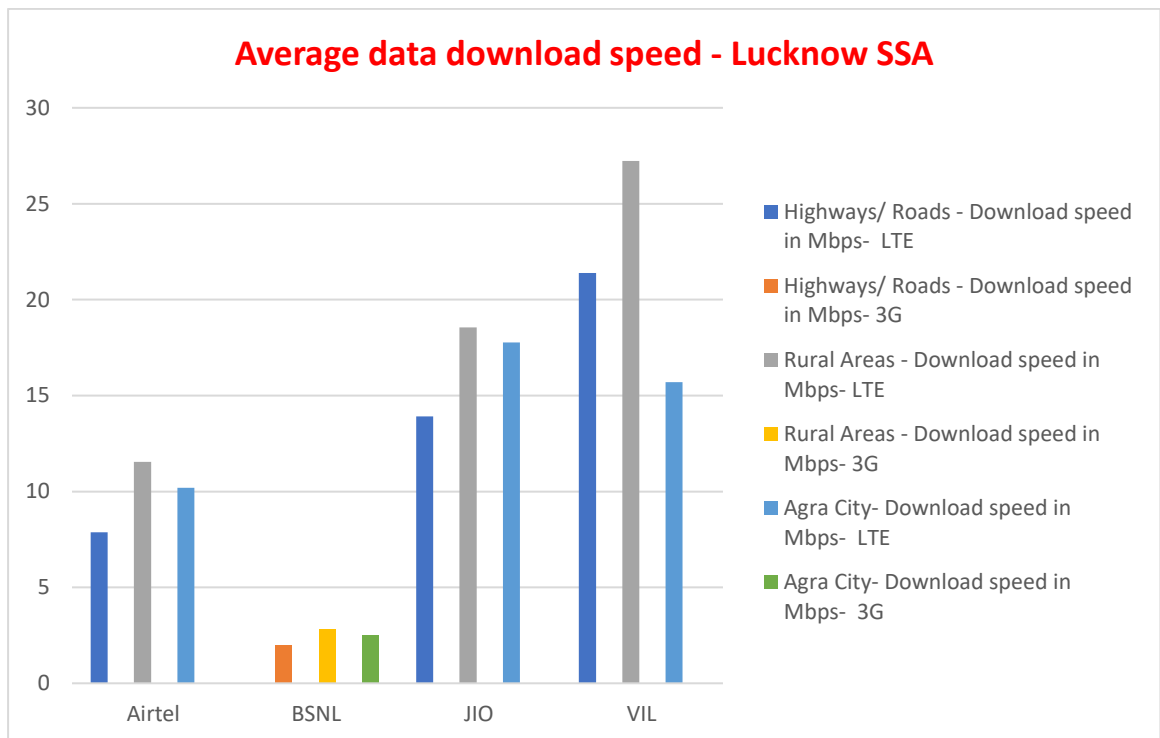

Voice & data drive test route (Map)

Data testing hotspot locations (Map)

Key observations from Drive test

- Drive test completed for the TSP Airtel, BSNL, JIO & VIL for all available technologies offered by TSPs in Lucknow SSA.
- With Voice , data download also tested throughout the drive test routes.