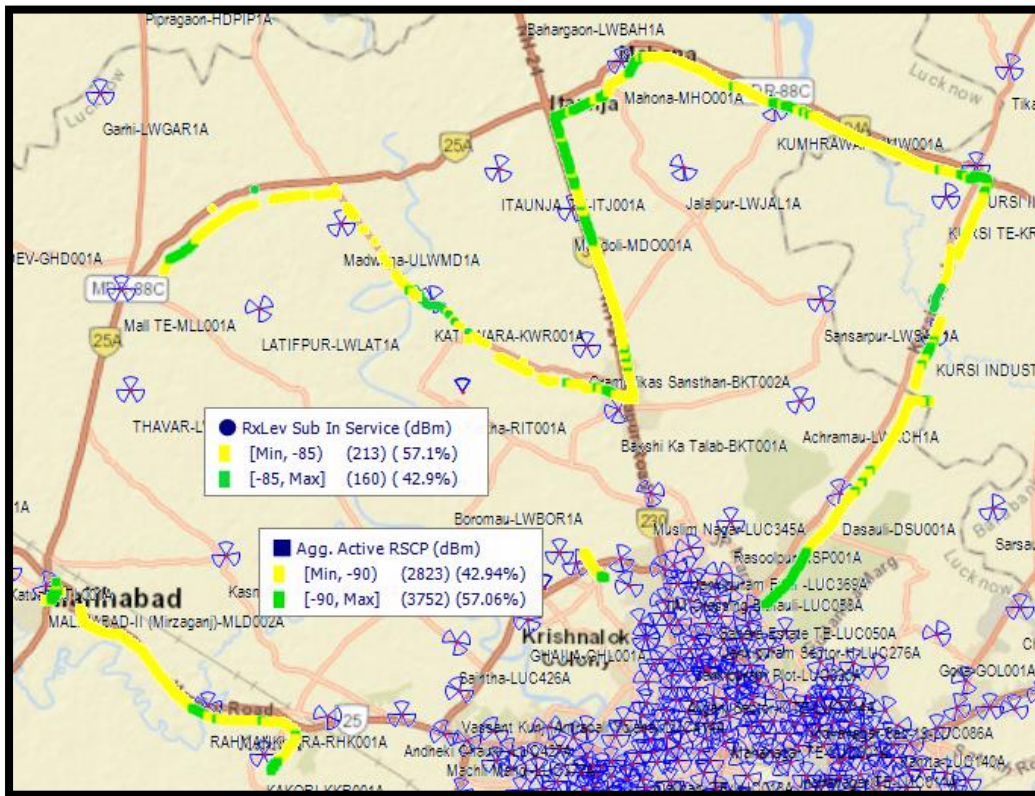

BSNL 2G/3G dual VOICE RURAL RX LEVEL