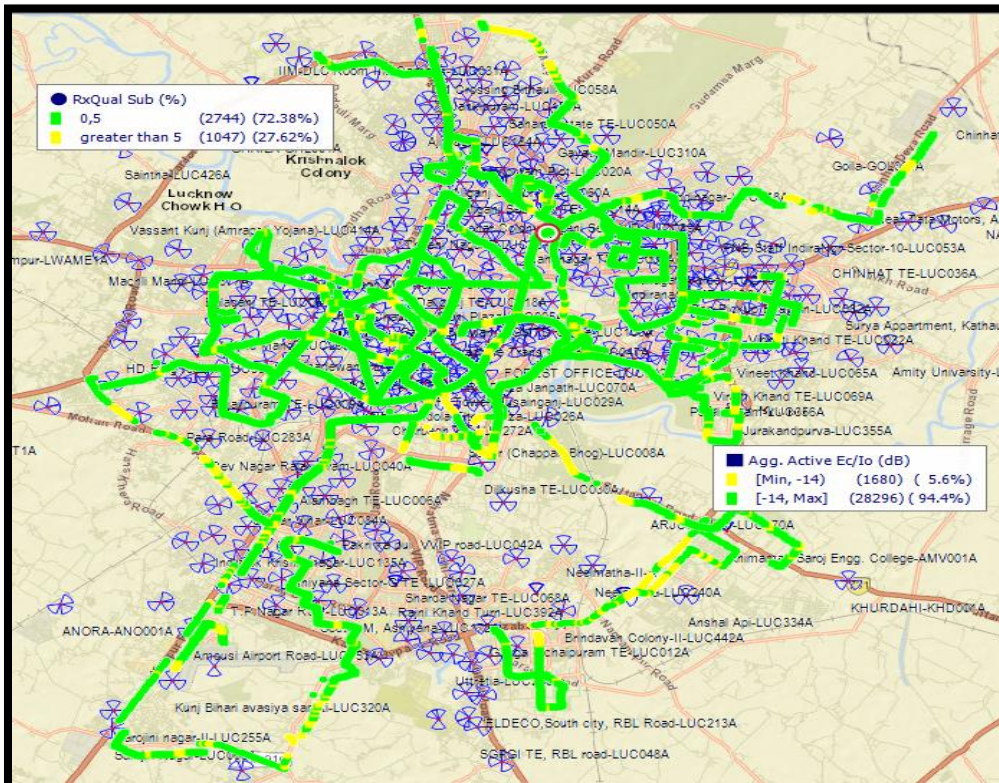

1. 2G Airtel

BSNL BSNL 2G VOICE CITY RX QUALITY

BSNL 2G VOICE HIGHWAY RX QUALITY

BSNL 2G VOICE RURAL RX QUALITY

VIL

2. 2G/3G dual

BSNL

BSNL 2G3G Dual mode VOICE CITY RX Quality