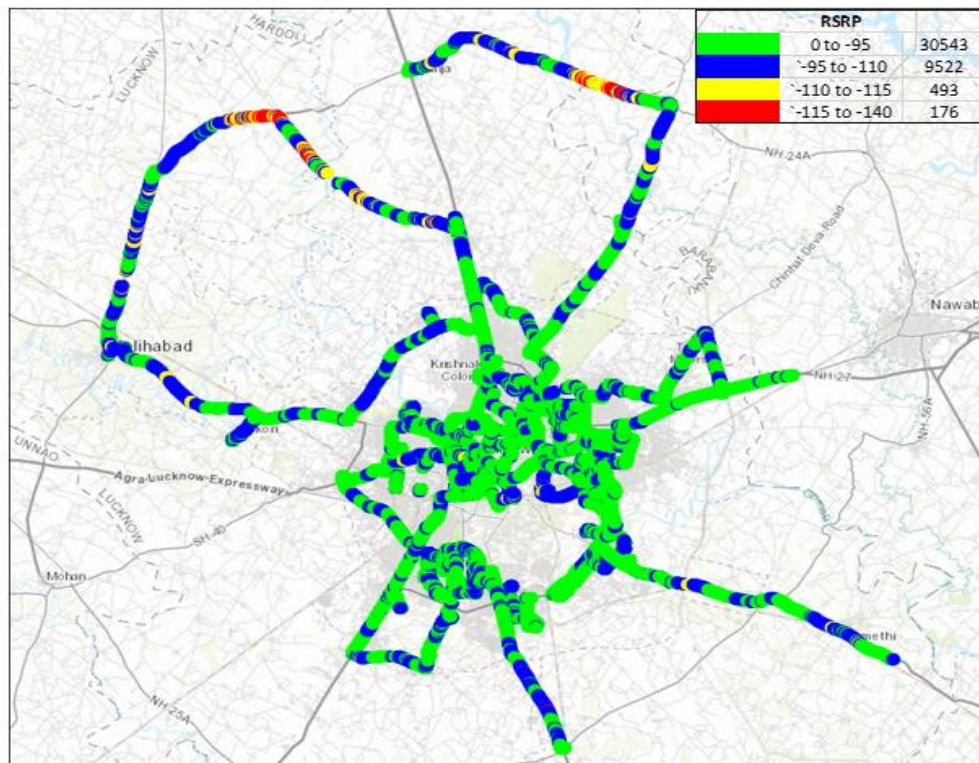

3. VoLTE (Free) Airtel