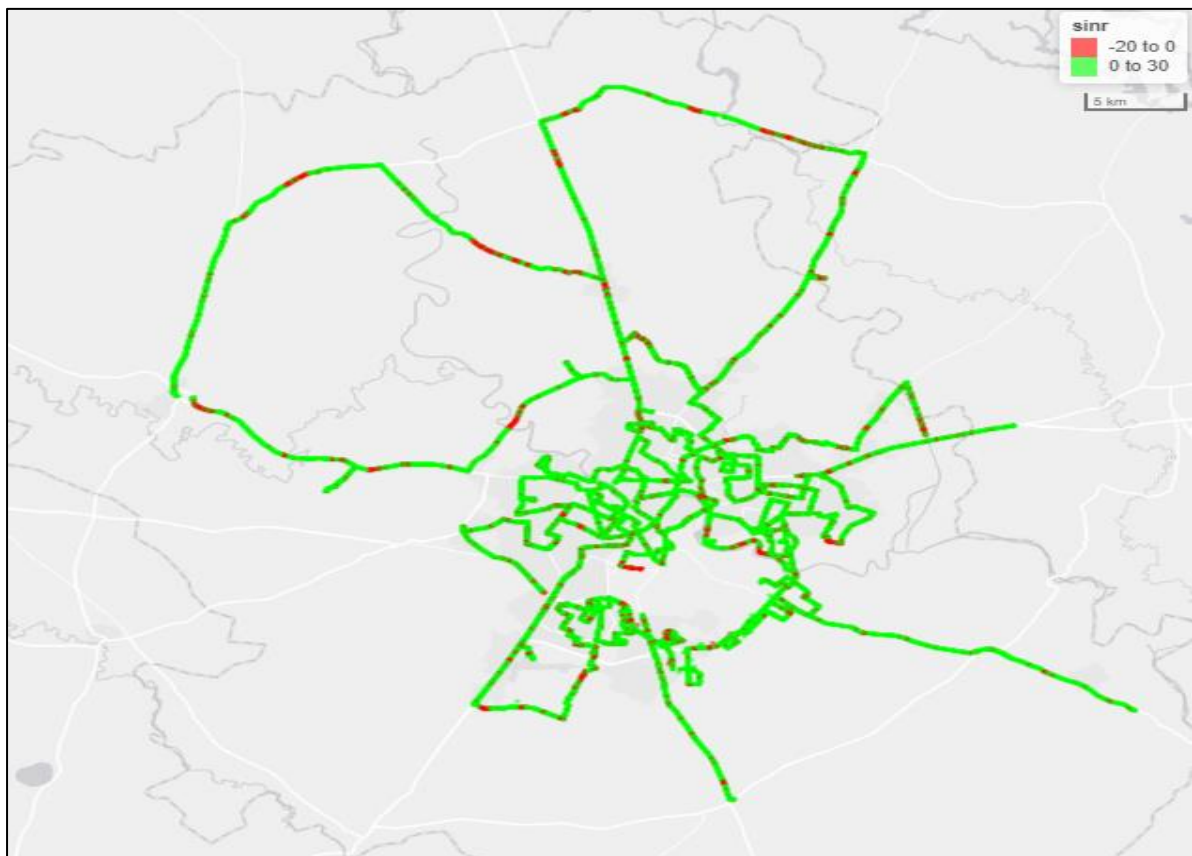

BSNL 2G3G Dual mode VOICE Highway RX Quality

BSNL 2G3G Dual mode VOICE Rural RX Quality

VoLTE (Free) -Airtel

JIO

VIL

Data plot

Airtel 2G

Airtel LTE