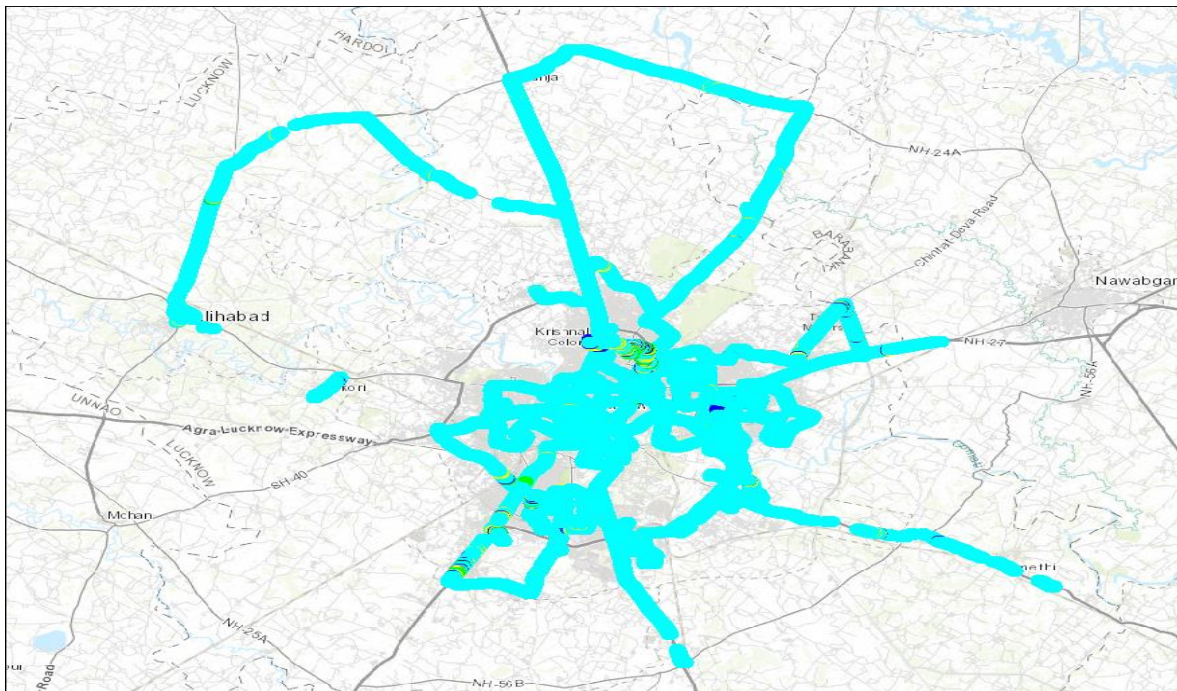

BSNL 2G3G Dual mode VOICE Highway RX Quality

BSNL 2G3G Dual mode VOICE Rural RX Quality

VoLTE (Free) -Airtel

JIO

VIL

Data plot

Airtel 2G

Airtel LTE