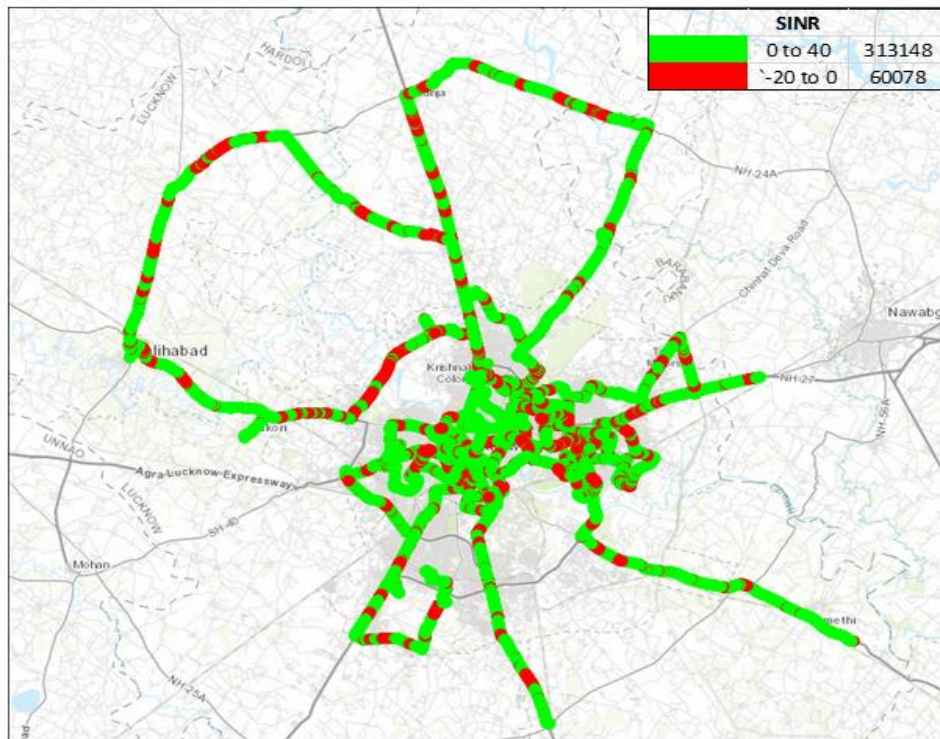

VoLTE (Free) -Airtel