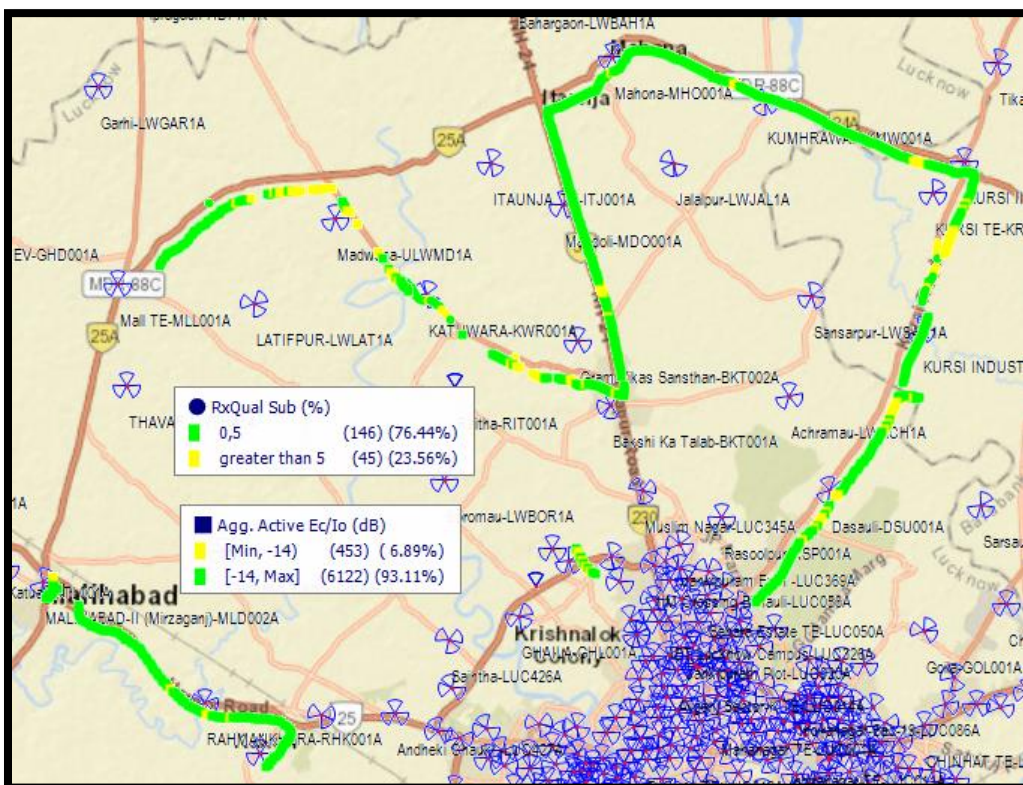

BSNL 2G3G Dual mode VOICE Rural RX Quality