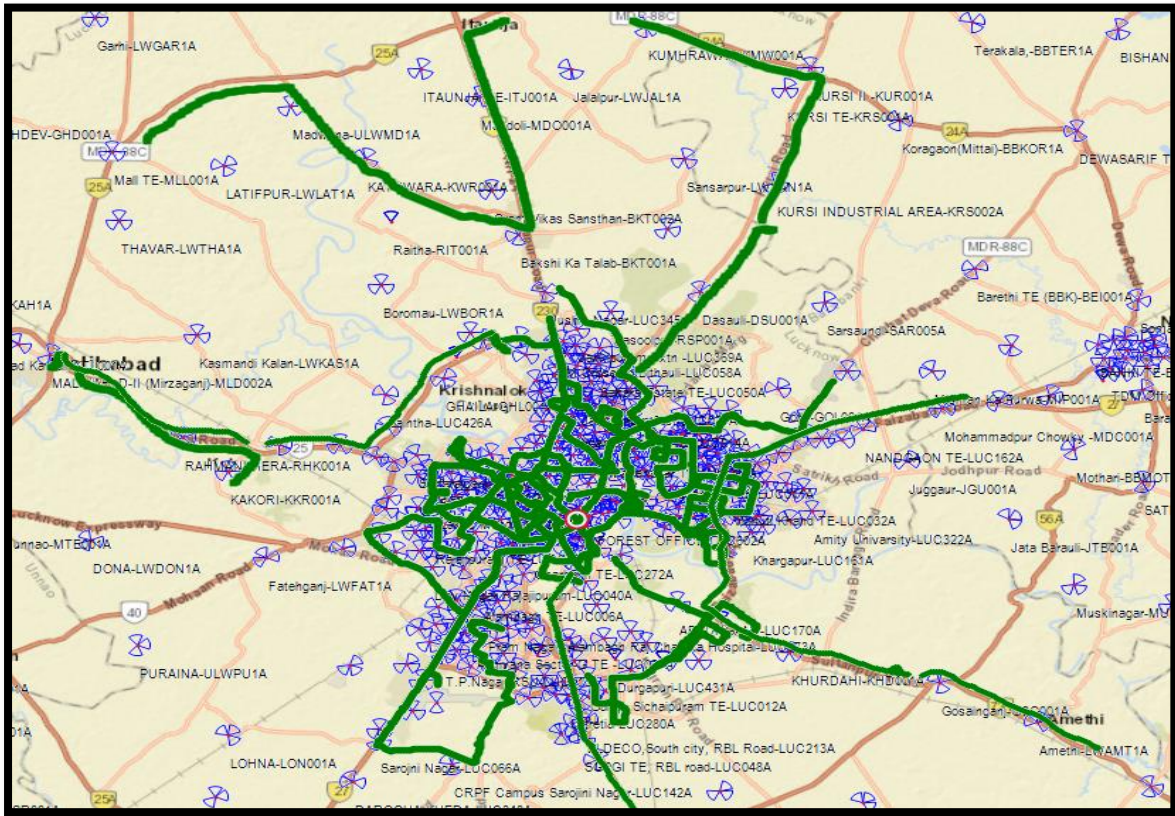

Voice & data drive test route (Map)