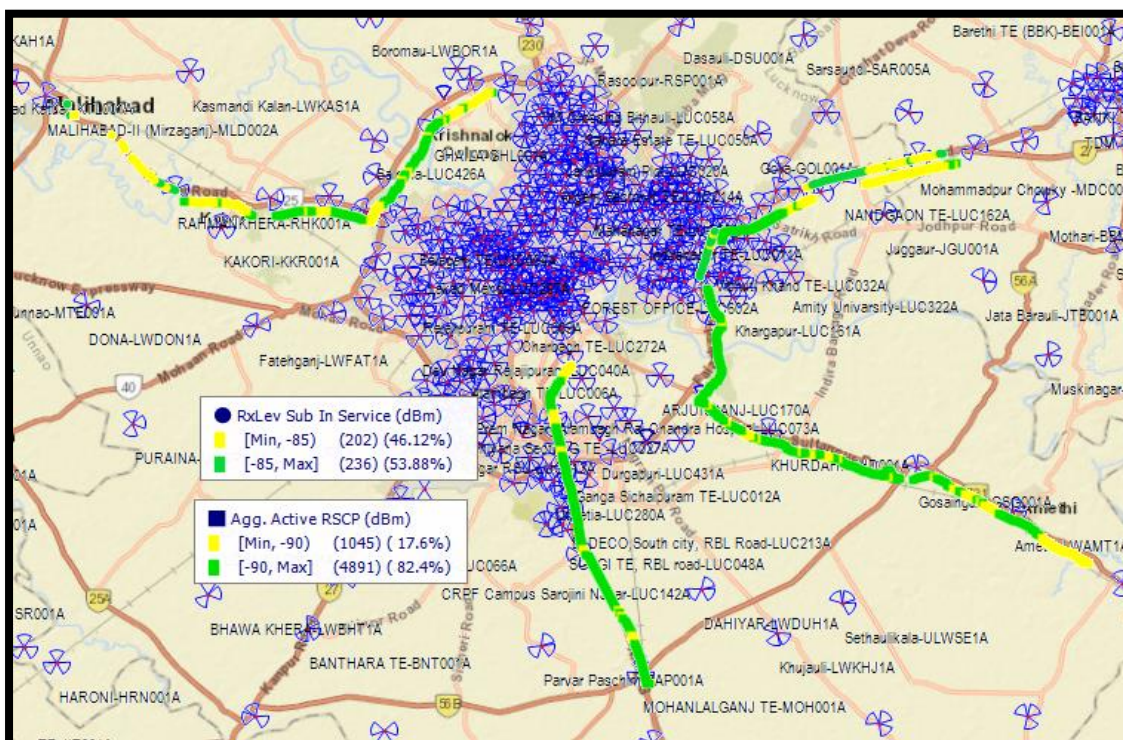

BSNL 2G/3G dual VOICE HIGHWAY RX LEVEL