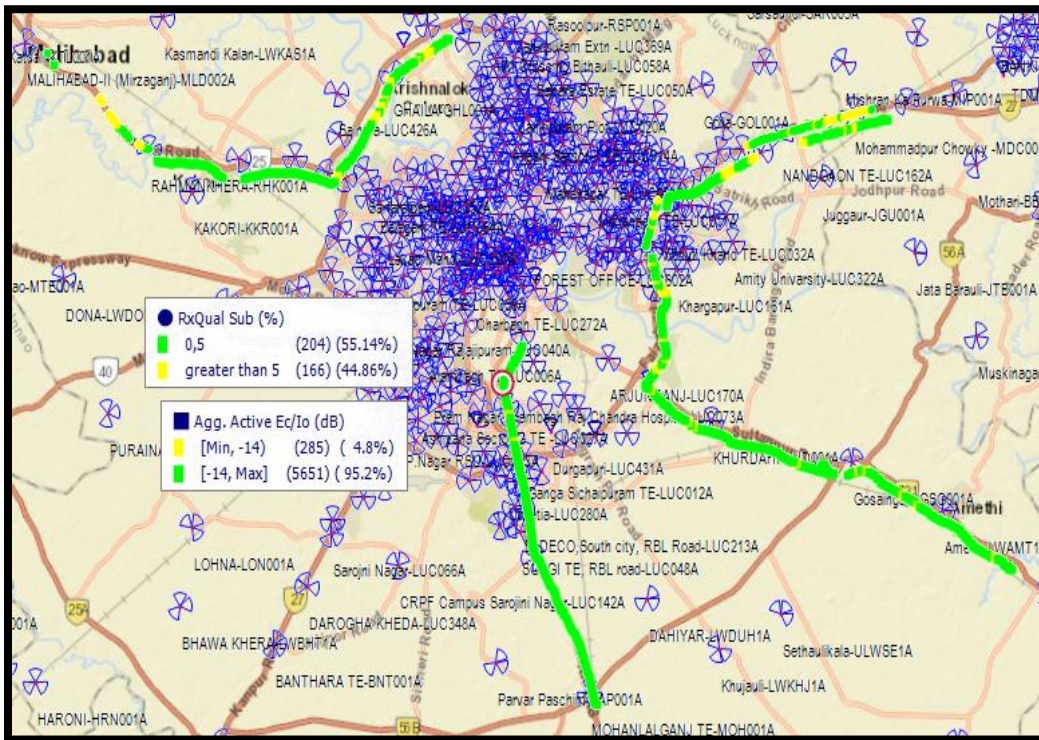

BSNL 2G3G Dual mode VOICE Highway RX Quality