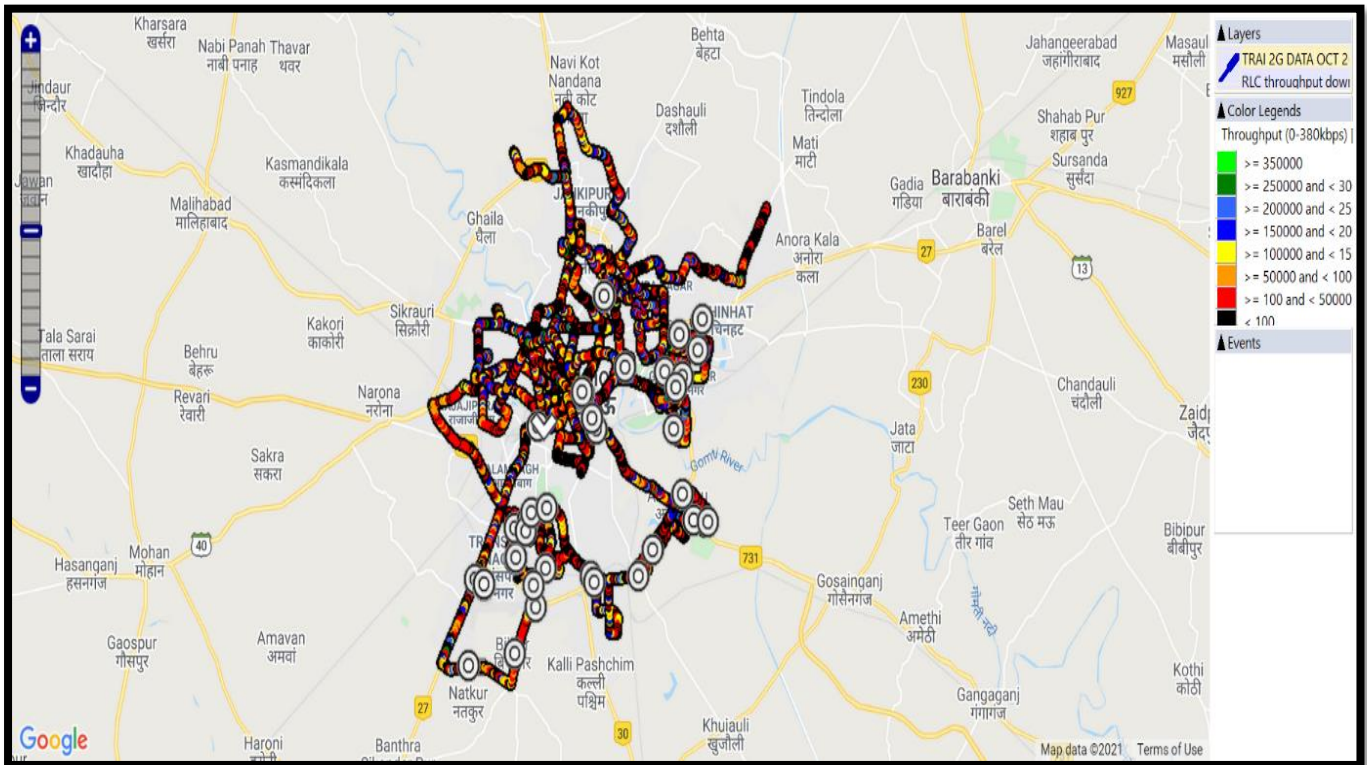

BSNL 2G Data Plot: