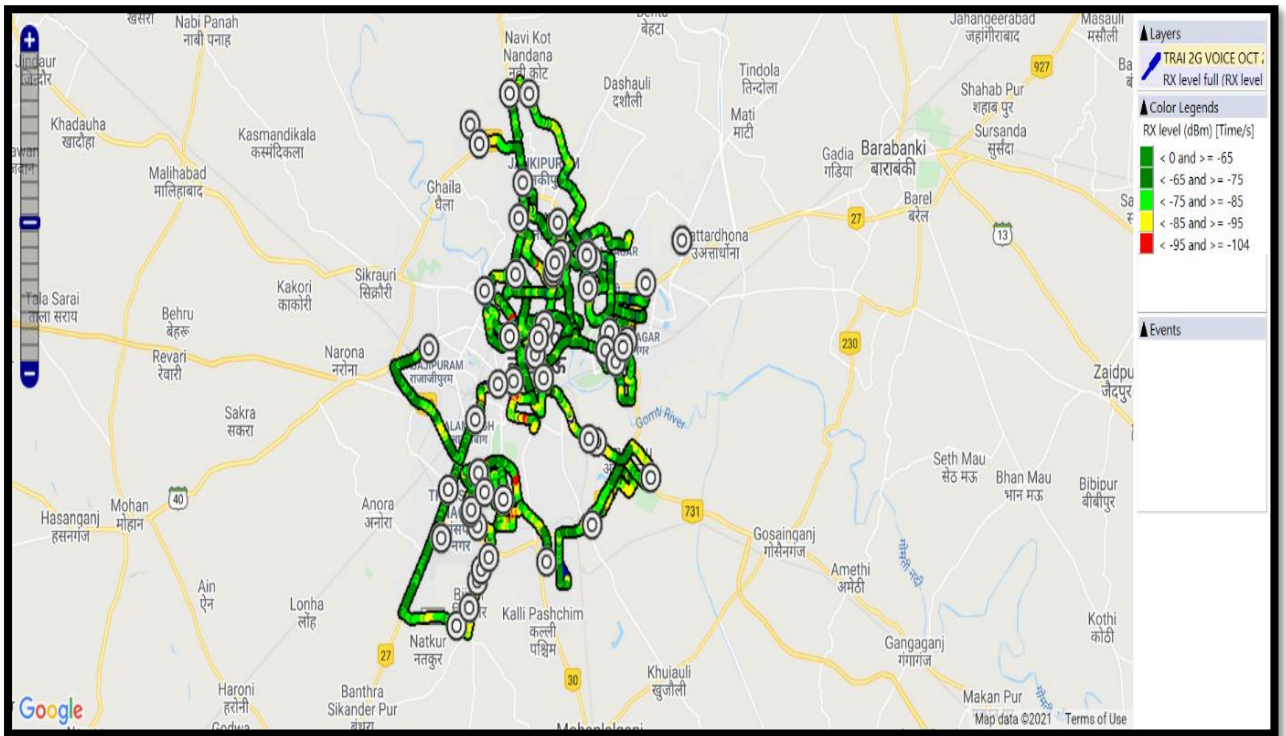

BSNL 2G VOICE CITY RX LEVEL