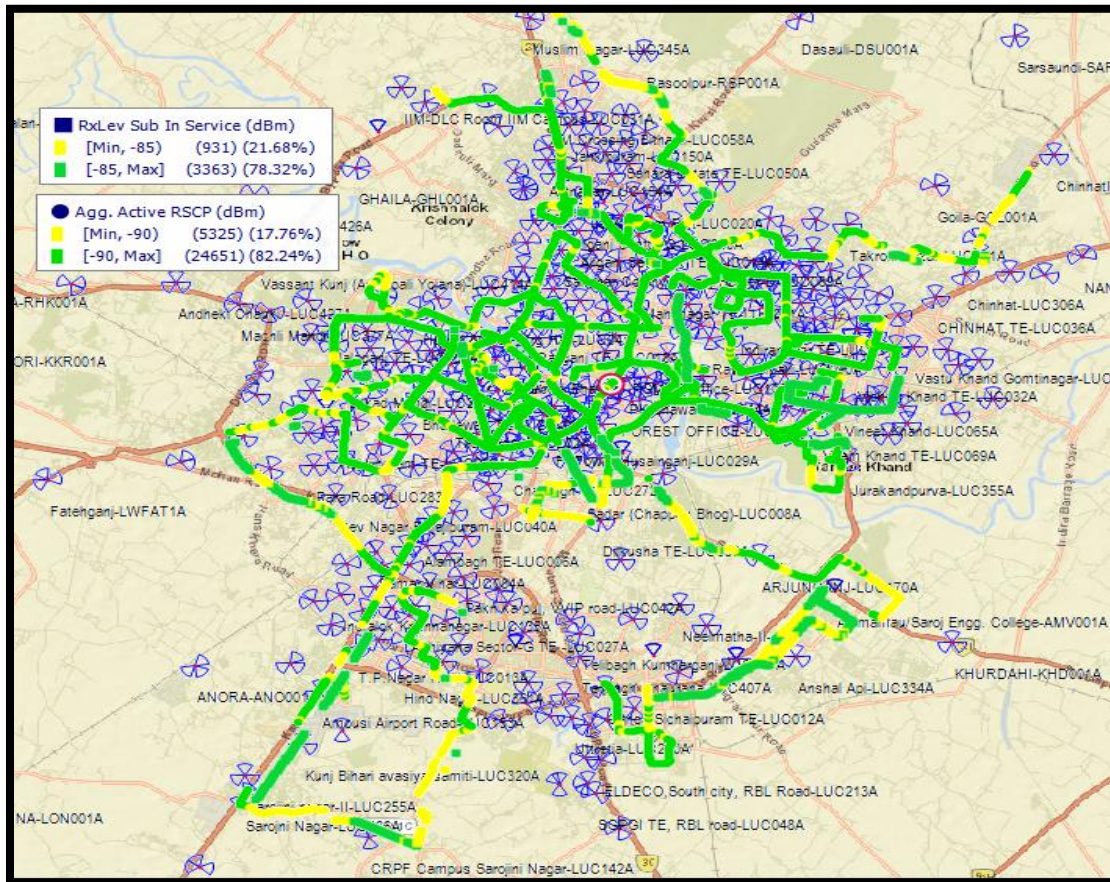

2. 2G/3G dual

BSNL 2G/3G dual VOICE CITY RX LEVEL