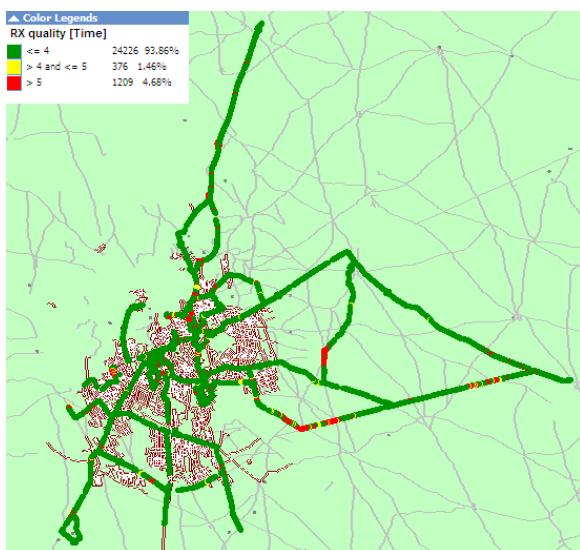

TSPs Coverage and Quality Plots

AIRTEL Coverage plots

1. 2G

2. 2G/4G dual

BSNL Coverage plots

3. 2G

4. 2G/3G dual

BSNL Quality plots

3. 2G

4. 2G/3G dual

Jio Coverage plots

5. VoLTE (Free) : Jio

Jio Quality plots

5. VoLTE (Free) : Jio

Voda Idea Coverage plots

2G