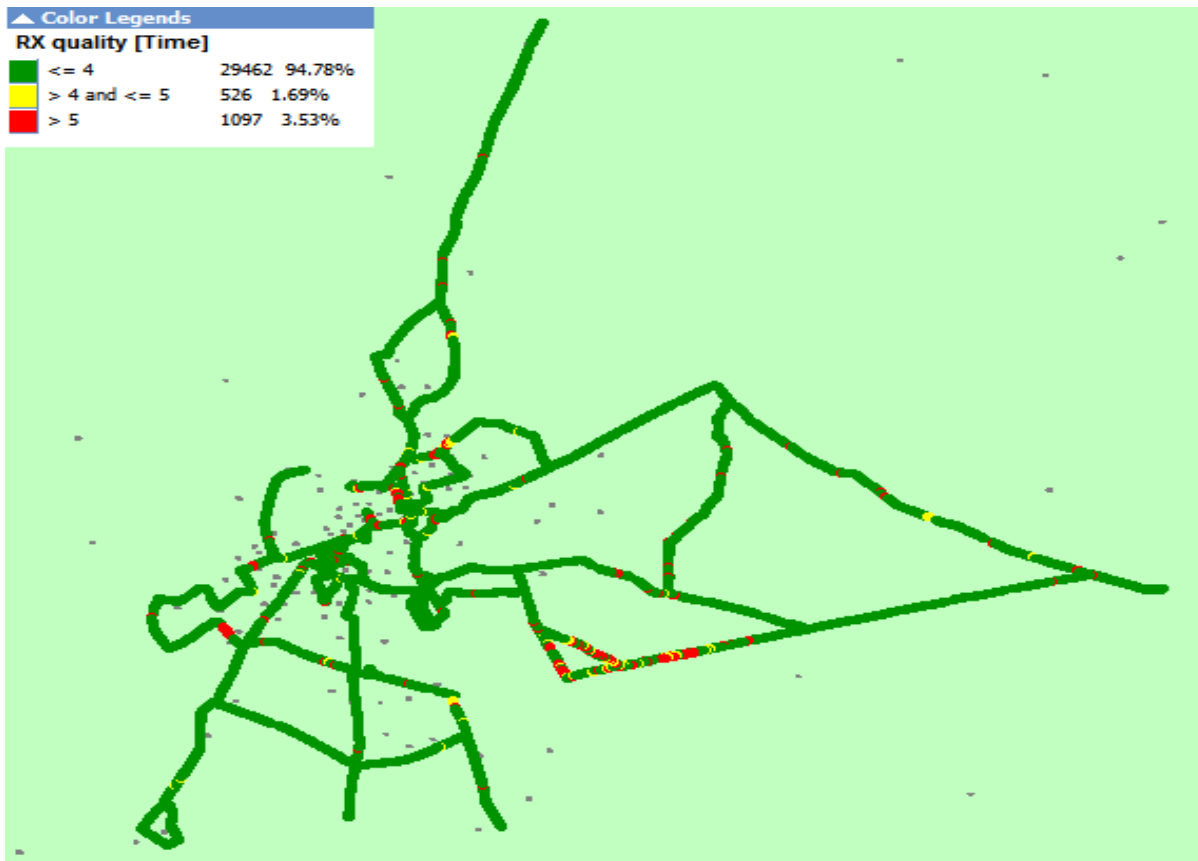

TSPs Coverage and Quality Plots

AIRTEL Coverage plots

1. 2G

2. 2G/4G dual

BSNL Coverage plots

3. 2G

4. 2G/3G dual

BSNL Quality plots

3. 2G

4. 2G/3G dual

Jio Coverage plots

5. VoLTE (Free) : Jio

Jio Quality plots

5. VoLTE (Free) : Jio

Voda Idea Coverage plots

2G