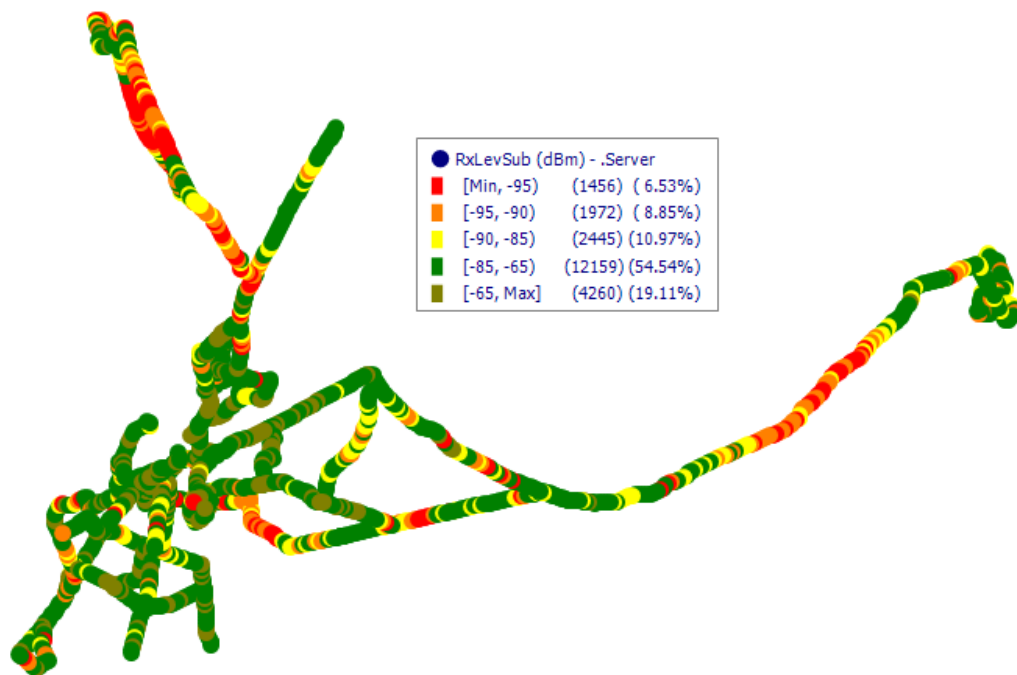

TSPs Coverage and Quality Plots

AIRTEL Coverage plots

1. 2G

2. 2G/4G dual

BSNL Coverage plots

3. 2G

4. 2G/3G dual

BSNL Quality plots

3. 2G

4. 2G/3G dual

Jio Coverage plots

5. VoLTE (Free) : Jio

Jio Quality plots

5. VoLTE (Free) : Jio

Voda Idea Coverage plots

2G

6. 3G (WCDMA)

7.

8. VoLTE (Free)

Voda Idea Quality plots 2G

6. 3G (WCDMA)

3 Volte (Free)

Activate Windows