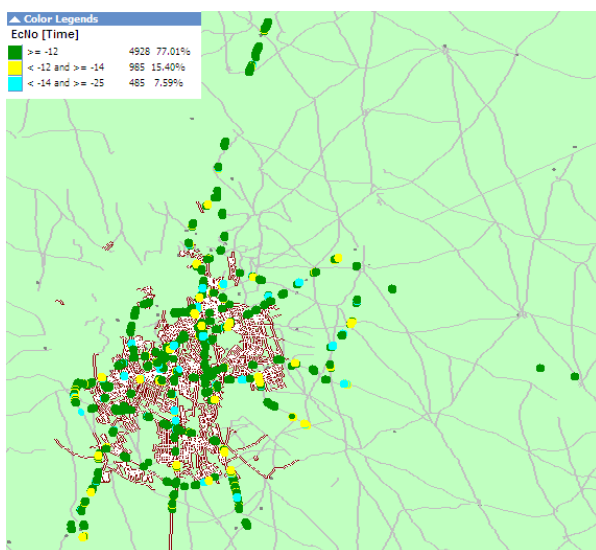

TSPs Coverage and Quality Plots

AIRTEL Coverage plots

1. 2G

2. 2G/4G dual

BSNL Coverage plots

3. 2G

4. 2G/3G dual

BSNL Quality plots

3. 2G

4. 2G/3G dual

Jio Coverage plots

5. VoLTE (Free) : Jio

Jio Quality plots

5. VoLTE (Free) : Jio

Voda Idea Coverage plots

2G