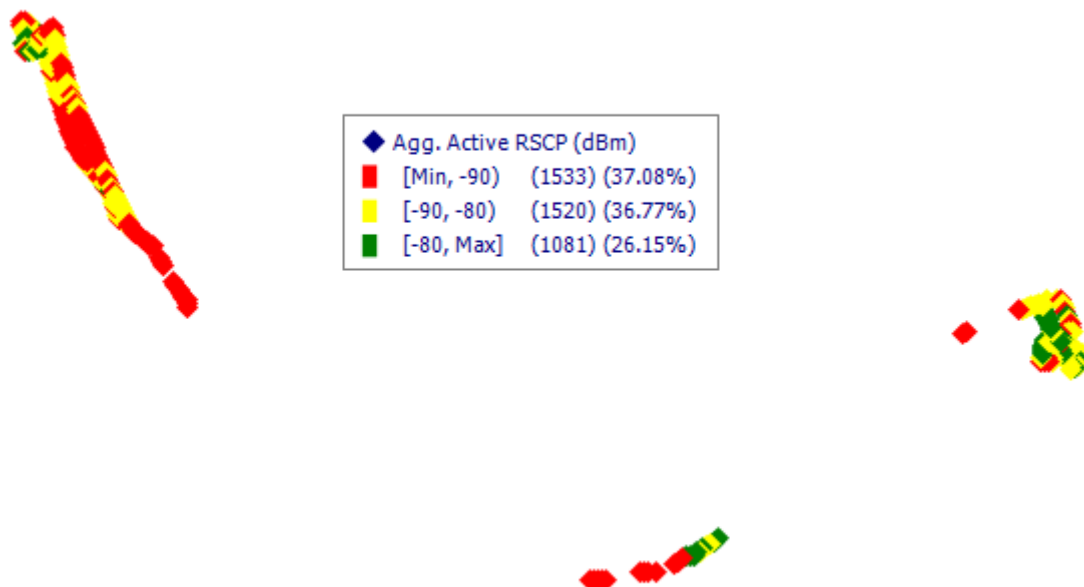

TSPs Coverage and Quality Plots

AIRTEL Coverage plots

1. 2G

2. 2G/4G dual

BSNL Coverage plots

3. 2G

4. 2G/3G dual

BSNL Quality plots

3. 2G

4. 2G/3G dual

Jio Coverage plots

5. VoLTE (Free) : Jio

Jio Quality plots

5. VoLTE (Free) : Jio

Voda Idea Coverage plots

2G

6. 3G (WCDMA)

7.

8. VoLTE (Free)

Voda Idea Quality plots 2G

6. 3G (WCDMA)

3 Volte (Free)

Activate Windows