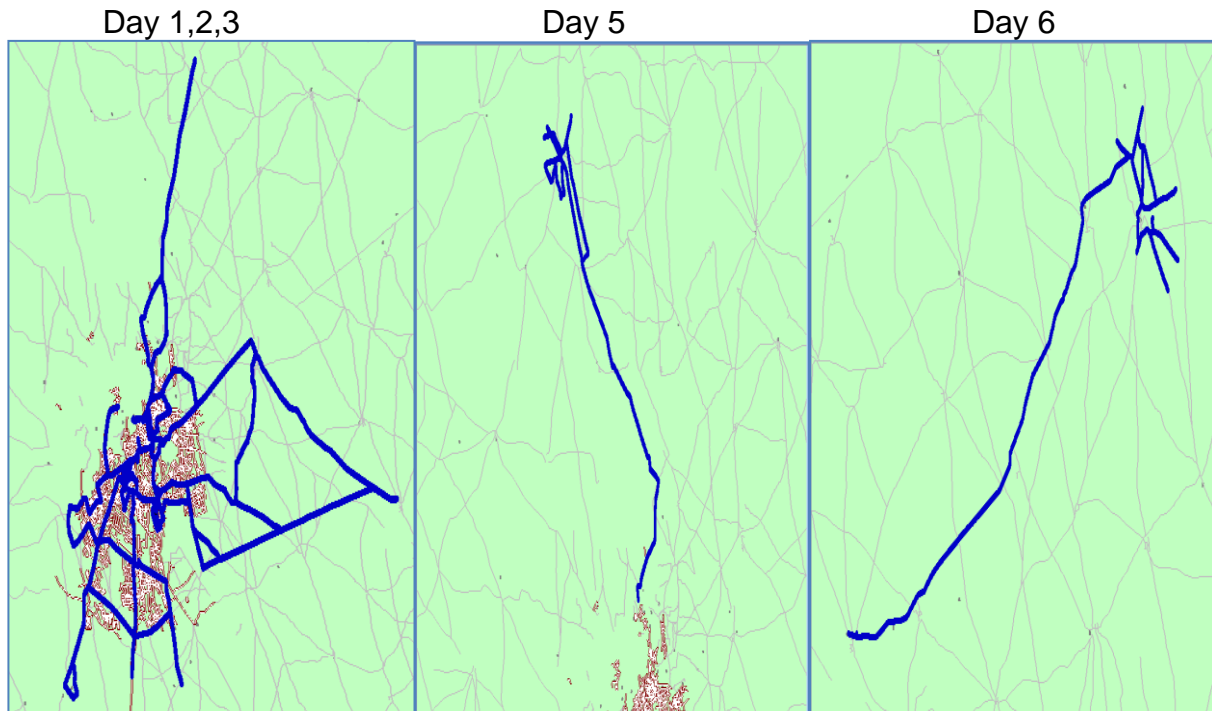

Drive Test Details

The drive test covered a drive route of 362 KMs & 7 hotspots in Jodhpur city and locations in two SDCAs for six days. Calls were made for 2G/3G/ 4G VoLTE networks (as applicable)

Day wise voice drive details

S.No.	Date	Area Covered	Total Kms.
1	23.08.21	Sardarpura, Shastri Nagar, Bhagat ki kothi , University,AIIMS, Basni, DPS, SoorSagar, Chopasani Housing Board, Jalori Gate, Railway Station etc.	101
2	24.08.21	Sojati gate, Nai sadak,Paota, Busstand , high court, Bhadvasiya,Rasala Road,Mandore, IIT, NLU, NIFT, Circuit House etc.	63
3	25.08.21	Airforce Area, Airport, Shikargarh, Banar, Dangiyawas etc.	103
4	08.09.21	Jodhpur- Mathania Highway, Mathania Town	40
5	09.09.21	Jodhpur- Pipar Highway, Pipar Town	55
		Total	362

Voice Route