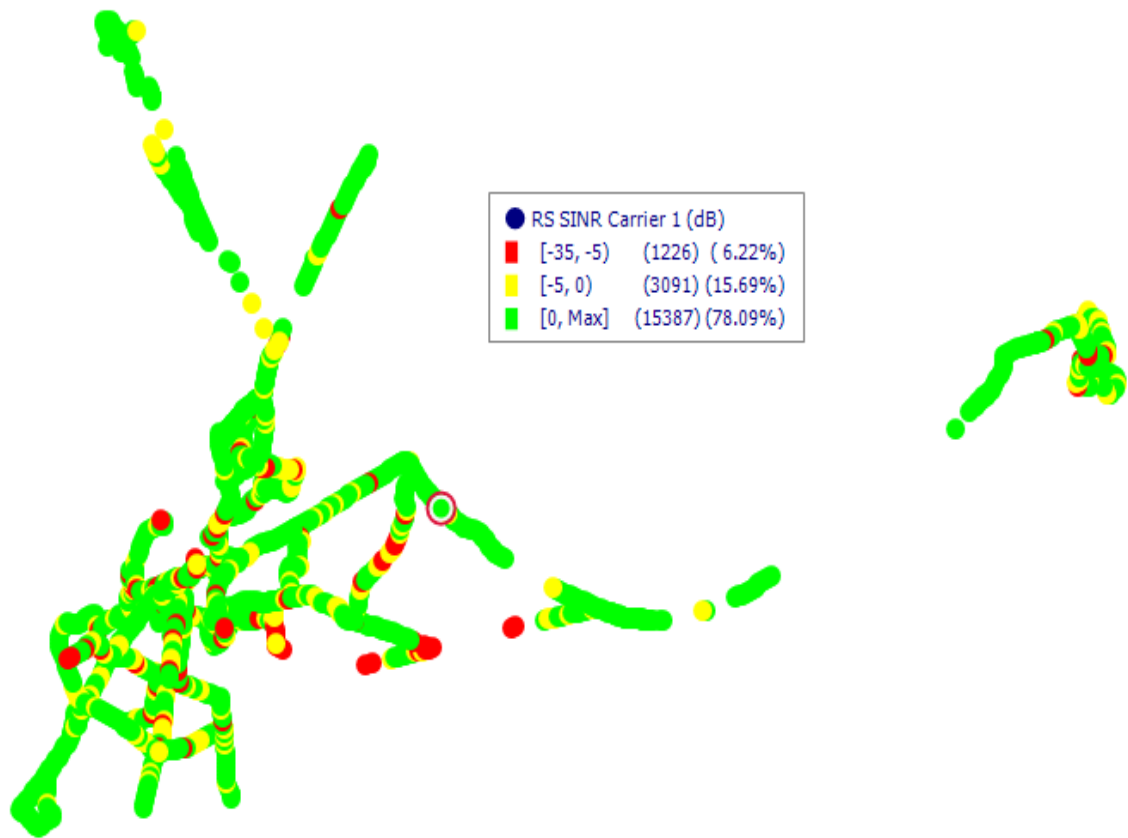

3. 2G

4. 2G/3G dual

Jio Coverage plots

5. VoLTE (Free) : Jio

Jio Quality plots

5. VoLTE (Free) : Jio

Voda Idea Coverage plots

2G

6. 3G (WCDMA)

7.

8. VoLTE (Free)

Voda Idea Quality plots 2G

6. 3G (WCDMA)

3 Volte (Free)

Activate Windows