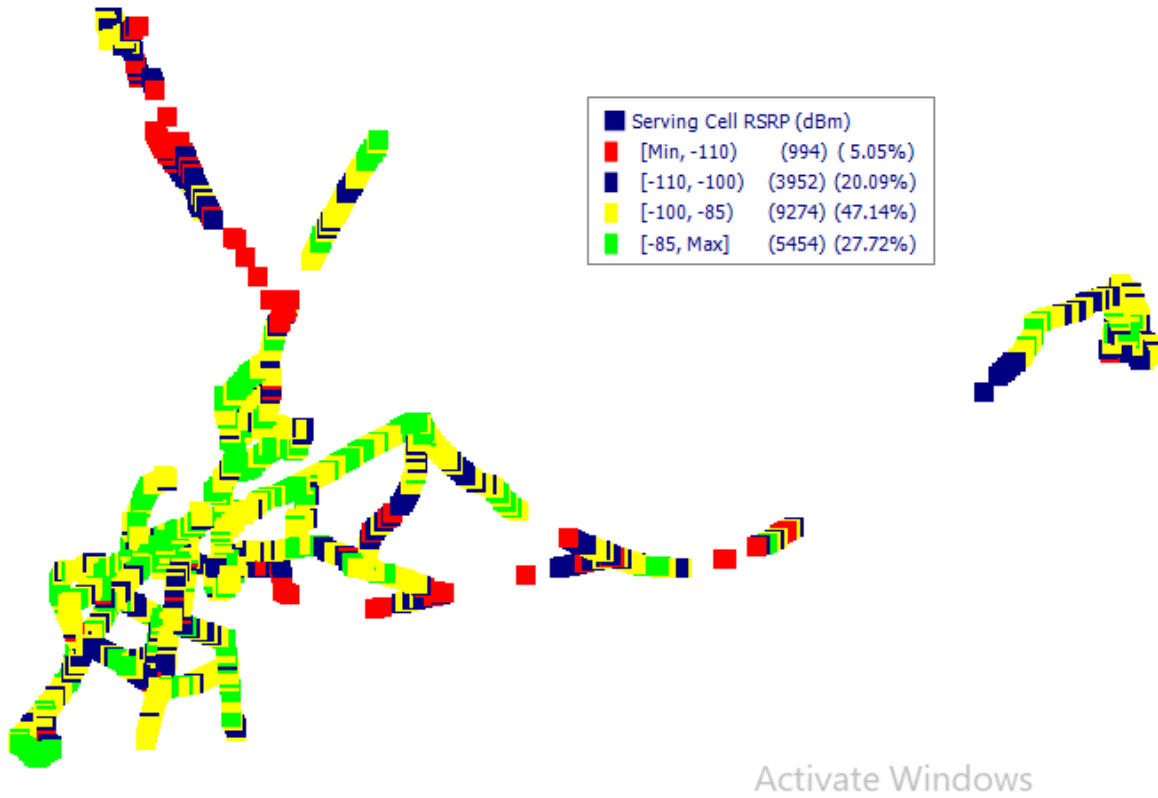

TSPs Coverage and Quality Plots

AIRTEL Coverage plots

1. 2G

2. 2G/4G dual

BSNL Coverage plots

3. 2G

4. 2G/3G dual

BSNL Quality plots

3. 2G

4. 2G/3G dual

Jio Coverage plots

5. VoLTE (Free) : Jio

Jio Quality plots

5. VoLTE (Free) : Jio

Voda Idea Coverage plots

2G

6. 3G (WCDMA)

7.

8. VoLTE (Free)

Voda Idea Quality plots 2G

6. 3G (WCDMA)

3 Volte (Free)

Activate Windows