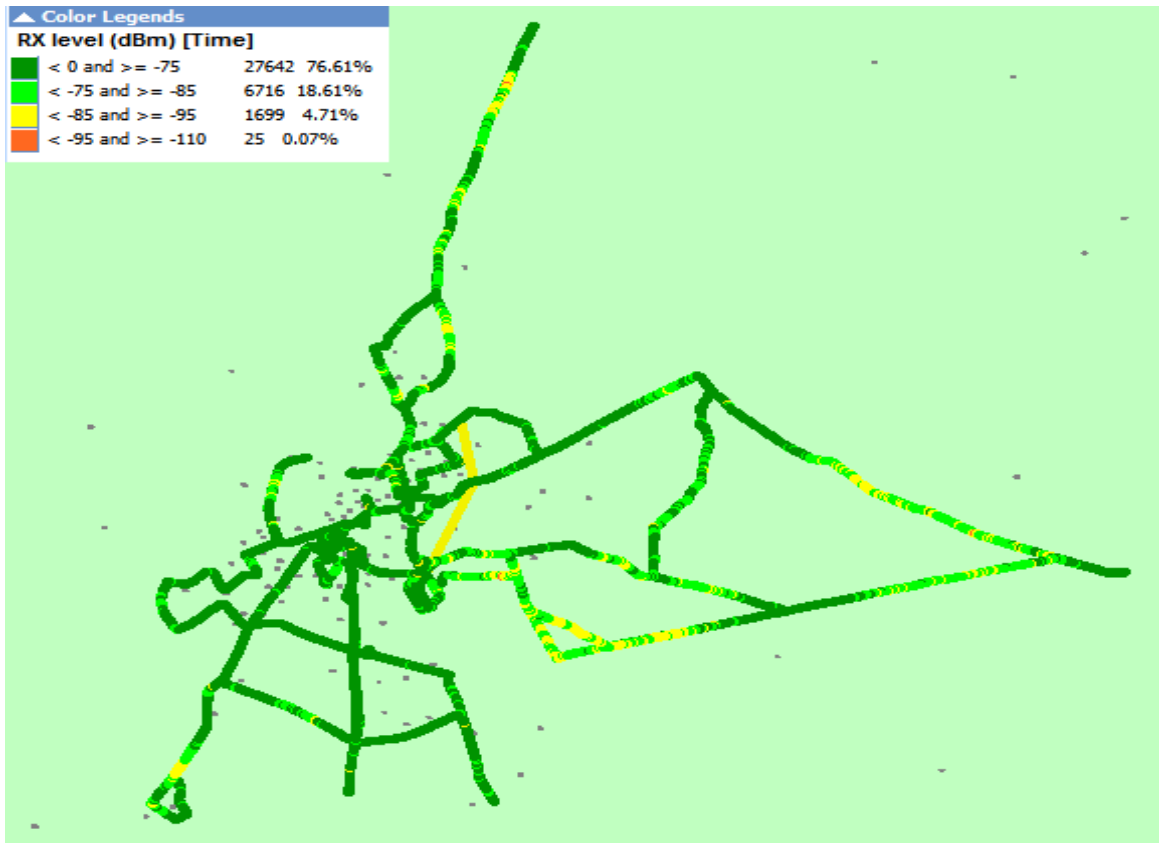

TSPs Coverage and Quality Plots

AIRTEL Coverage plots

1. 2G

2. 2G/4G dual

BSNL Coverage plots

3. 2G

4. 2G/3G dual

BSNL Quality plots

3. 2G

4. 2G/3G dual

Jio Coverage plots

5. VoLTE (Free) : Jio

Jio Quality plots

5. VoLTE (Free) : Jio

Voda Idea Coverage plots

2G