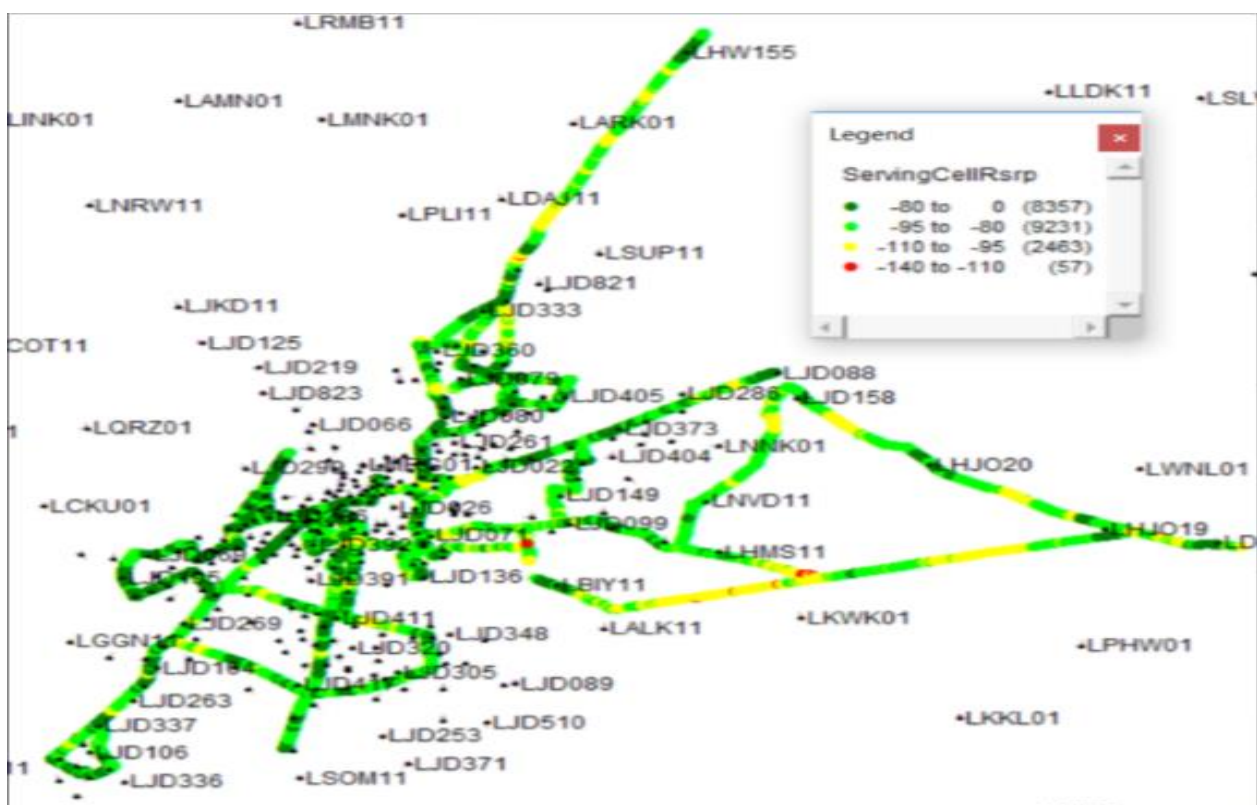

TSPs Coverage and Quality Plots

AIRTEL Coverage plots

1. 2G

2. 2G/4G dual

BSNL Coverage plots

3. 2G

4. 2G/3G dual

BSNL Quality plots