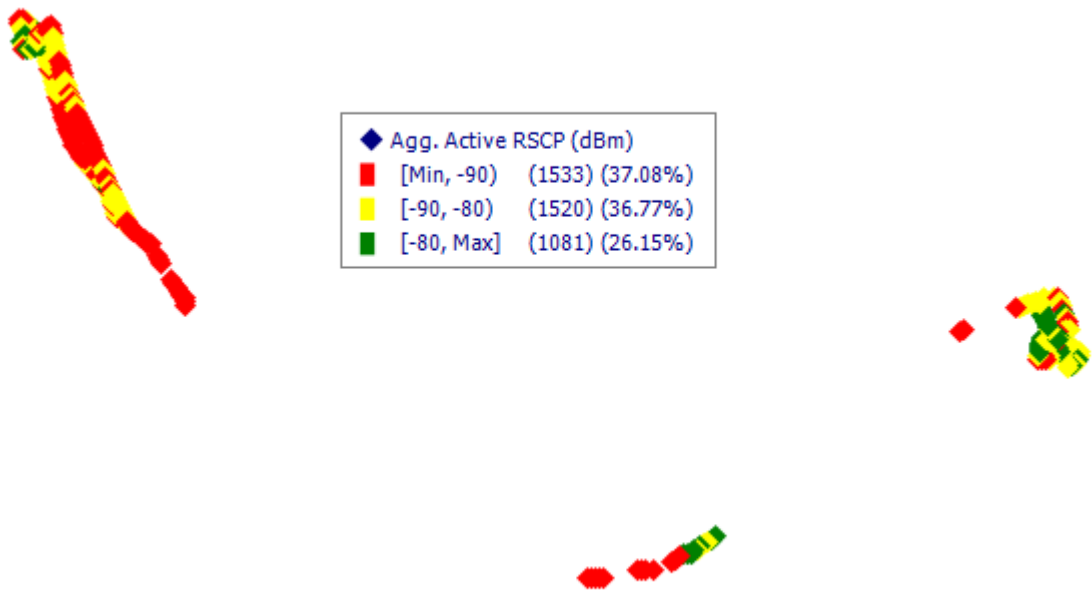

3. 2G

4. 2G/3G dual

Jio Coverage plots

5. VoLTE (Free) : Jio

Jio Quality plots

5. VoLTE (Free) : Jio

Voda Idea Coverage plots

2G

6. 3G (WCDMA)

7.

8. VoLTE (Free)

Voda Idea Quality plots 2G

6. 3G (WCDMA)

3 Volte (Free)

Activate Windows