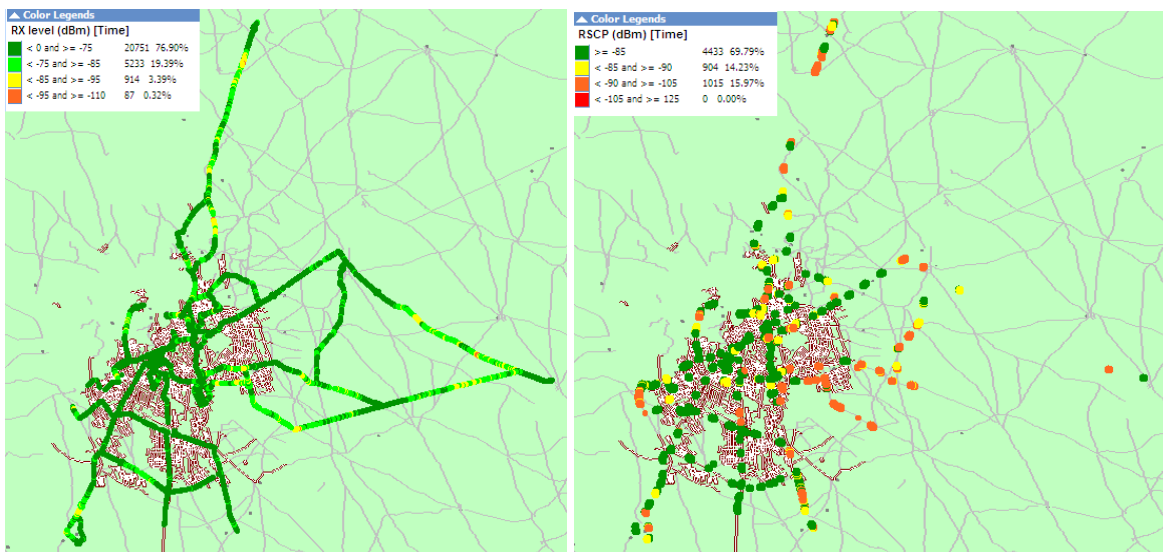

TSPs Coverage and Quality Plots

AIRTEL Coverage plots

1. 2G

2. 2G/4G dual

BSNL Coverage plots

3. 2G

4. 2G/3G dual

BSNL Quality plots

3. 2G

4. 2G/3G dual

Jio Coverage plots

5. VoLTE (Free) : Jio

Jio Quality plots

5. VoLTE (Free) : Jio

Voda Idea Coverage plots

2G