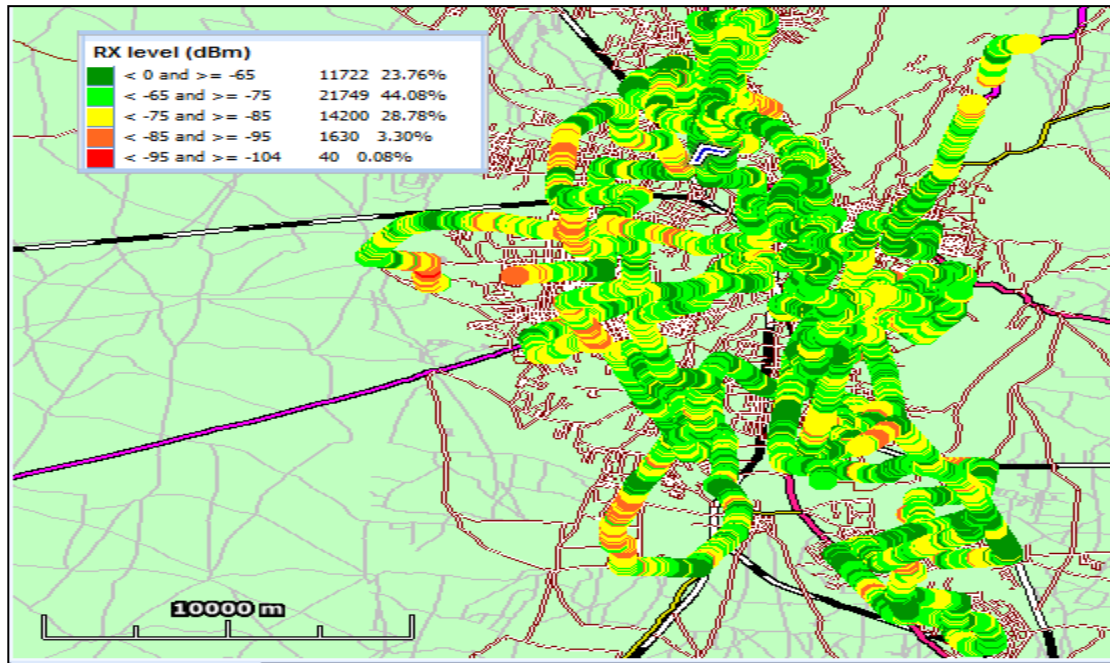

BSNL Coverage plots

1. BSNL 2G