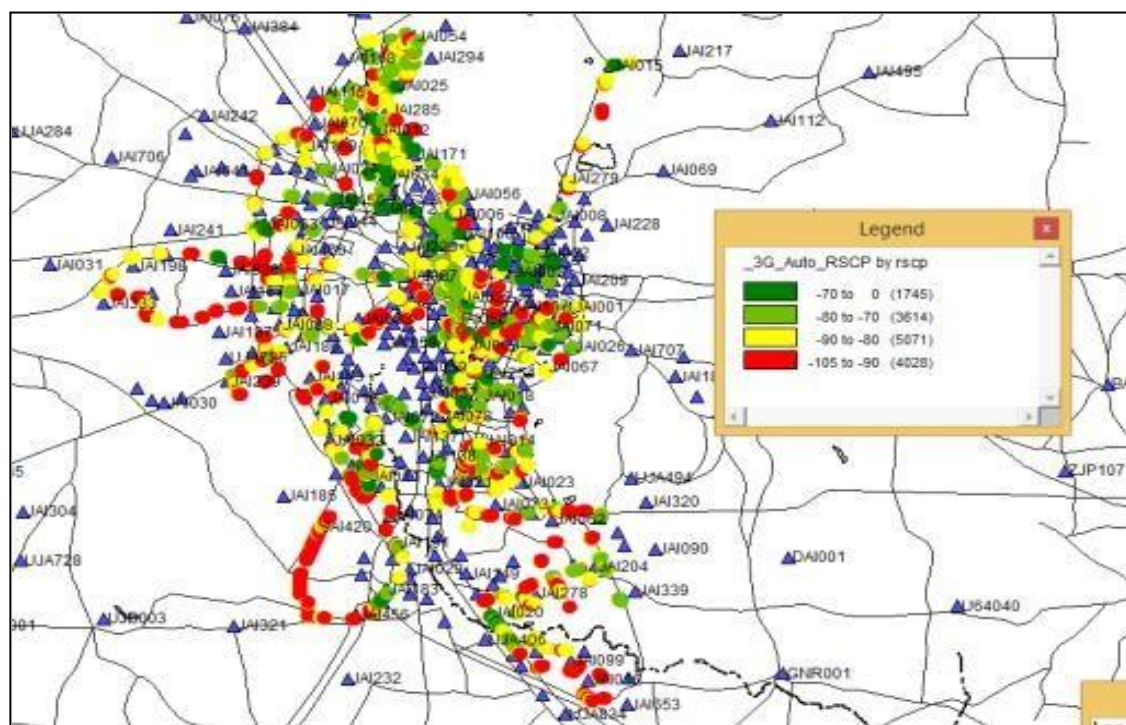

BSNL Coverage plots

1. BSNL 2G

2. BSNL 3G