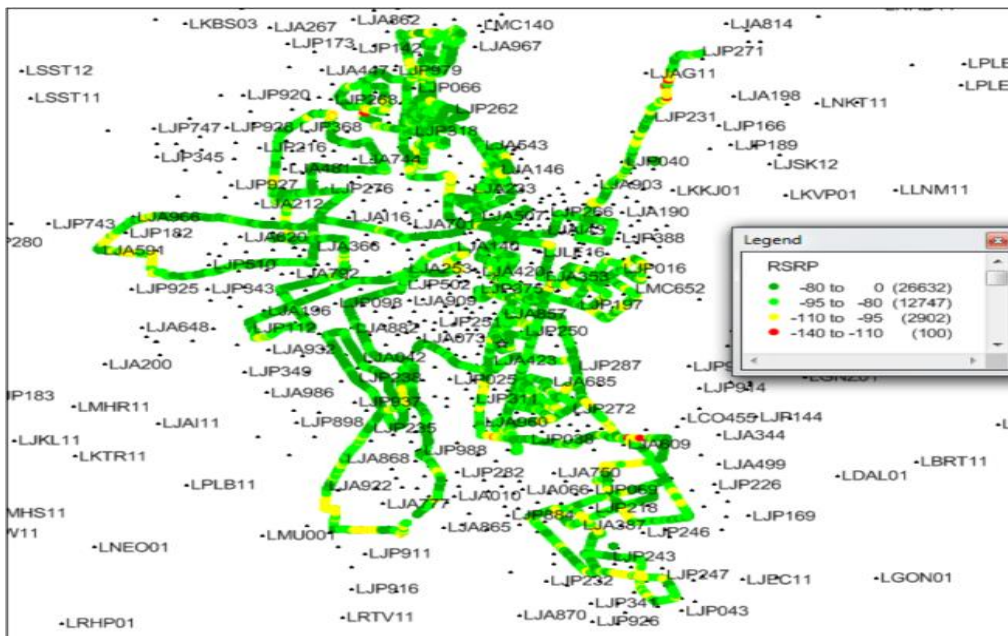

Coverage Plot of Jaipur Drive test done (4G)