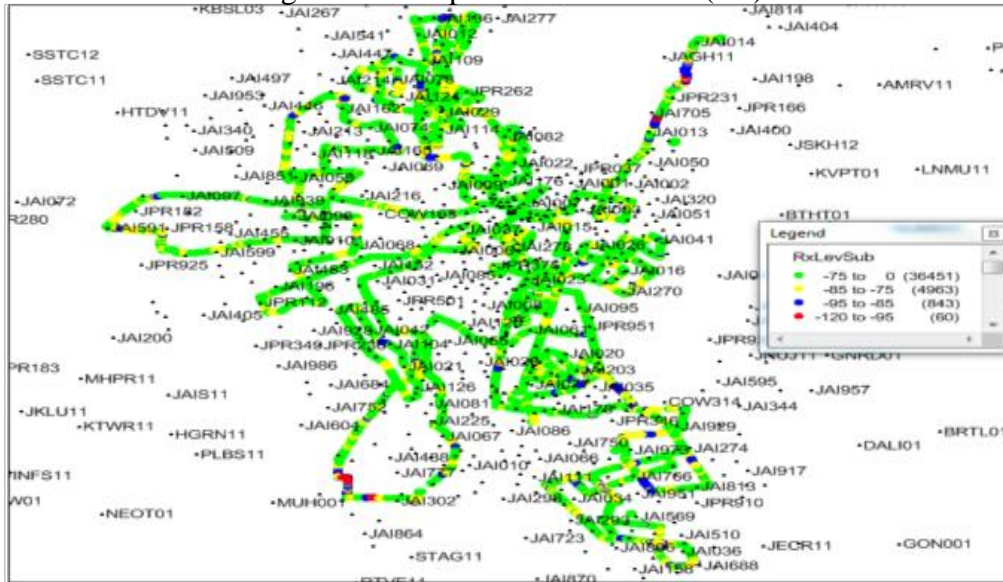

AIRTEL Coverage Plots

Coverage Plot of Jaipur Drive test done (2G)