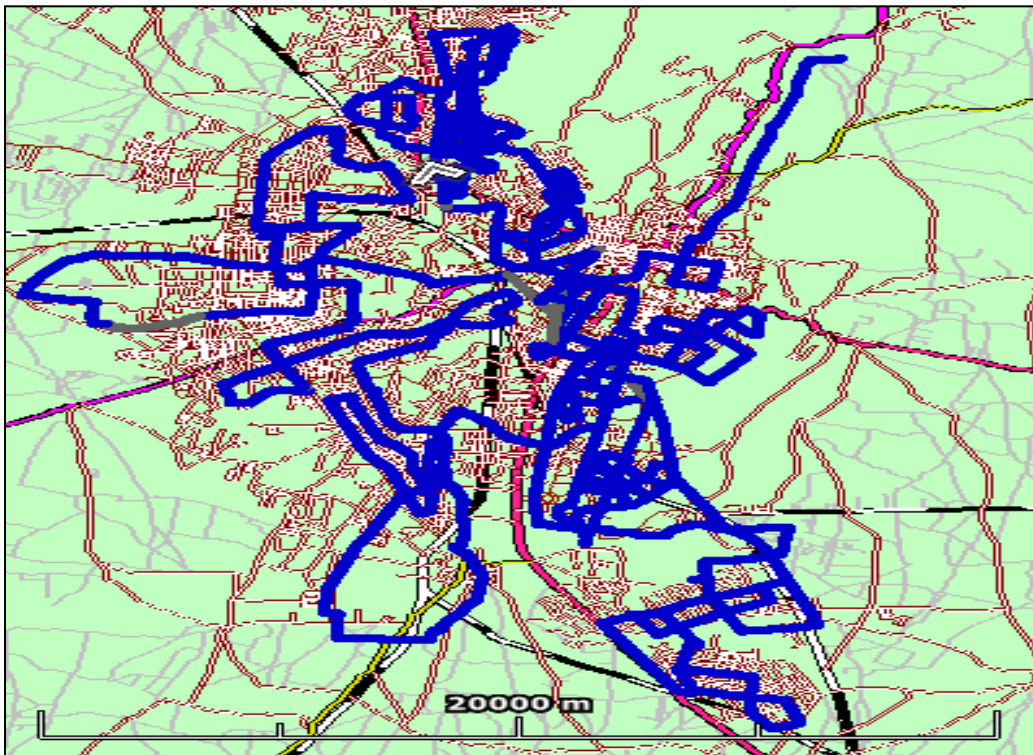

Voice drive test route (Map as shown below)