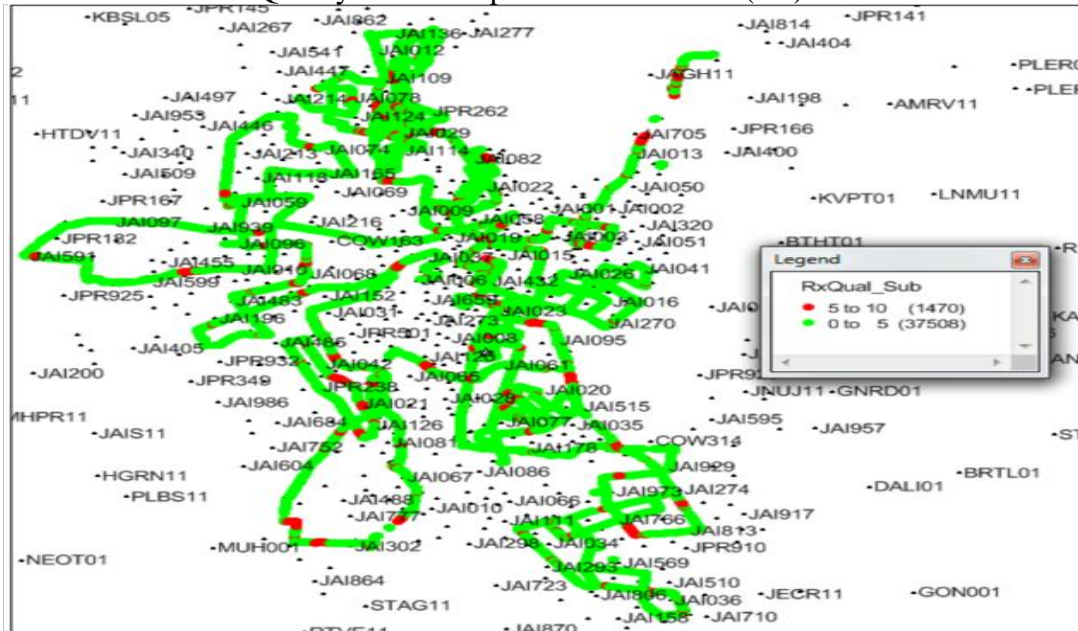

AIRTEL Quality Plots

Quality Plot of Jaipur Drive test done (2G)