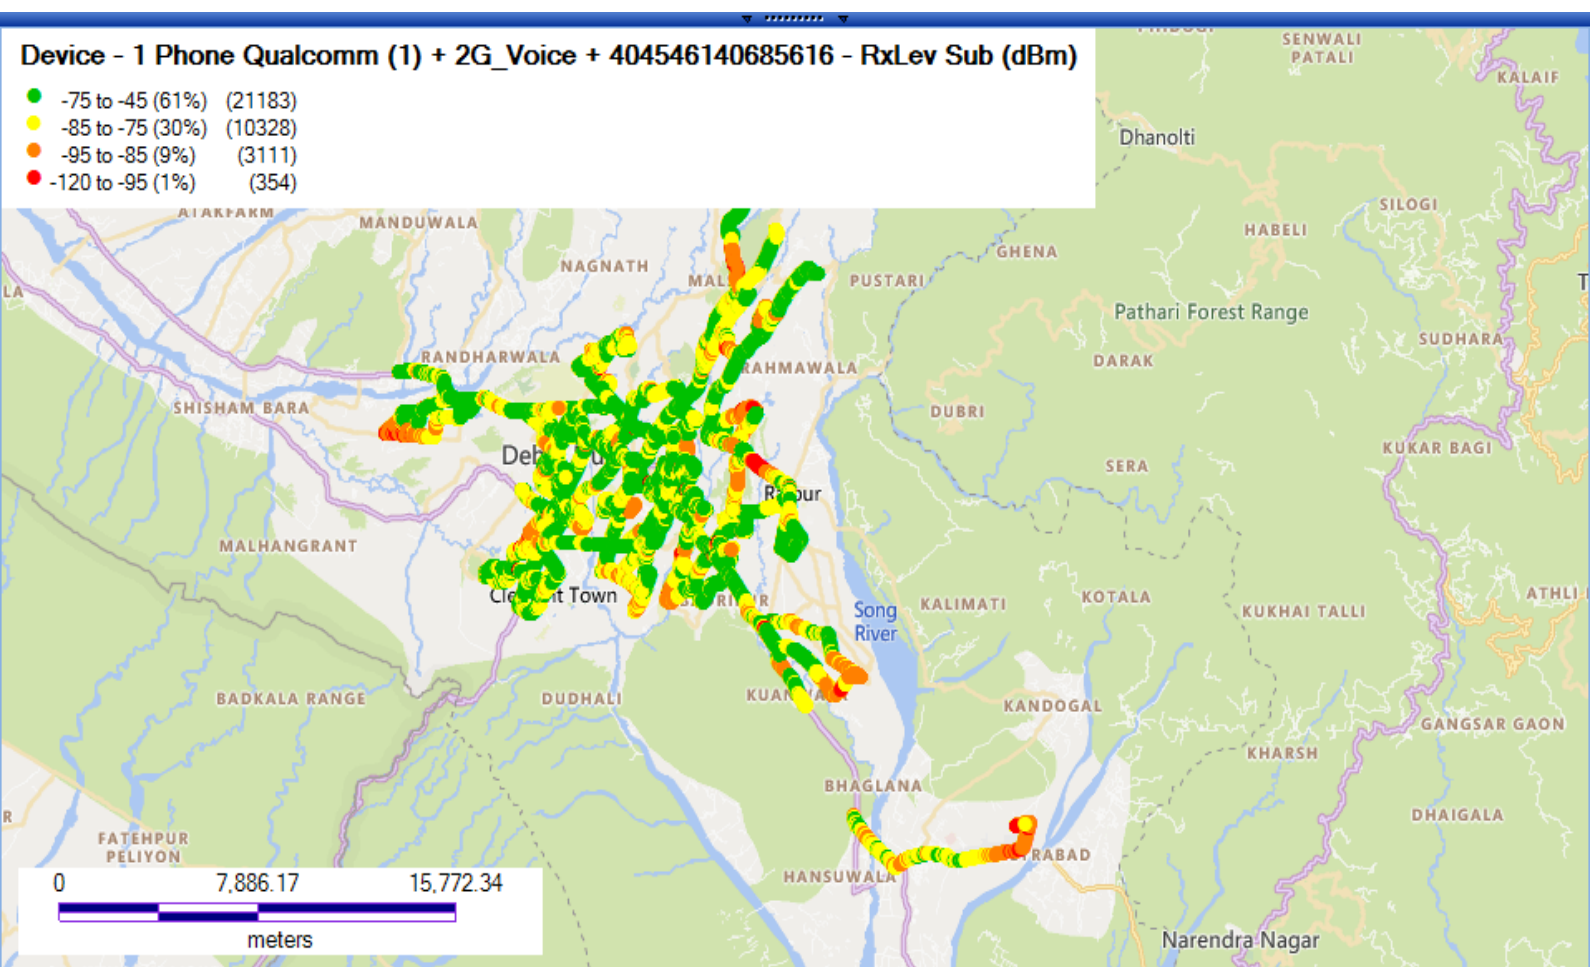

Coverage Details

TSP-BSNL

Technology	Coverage %
2G	100

Overall RxLevel	# Samples	% PDF	Legends
[Max, >=-75]	21183	61	
[-75, >=-85)	10328	30	
[-85, >=-95)	3111	9	
[-95, >=Min)	354	1	
Total	34976	100