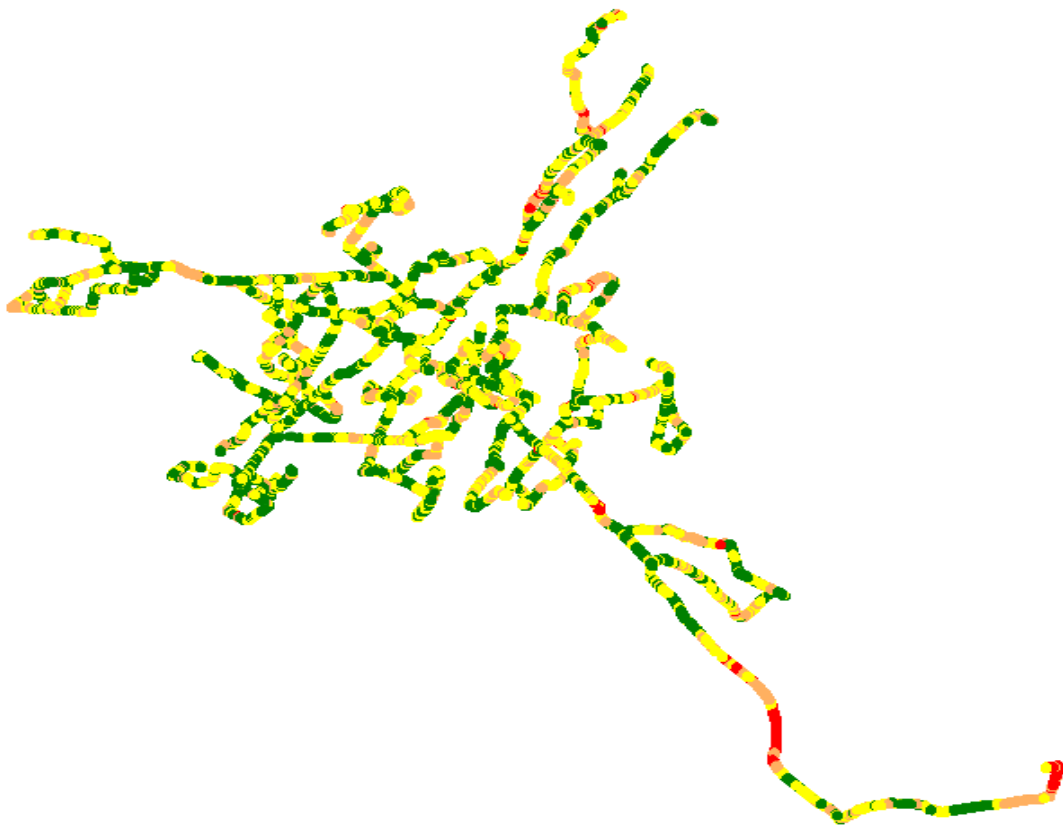

TSP- VIL

Technology	Coverage %
2G	86.6

2G			
Overall RxLevel	# Samples	% PDF	Legends
[Max, >=-75]	2819990	42	
[-75, >=-85)	2897468	44	
[-85, >=-95)	795639	12	
[-95, >=Min)	117838	2	
Total	6630935	100