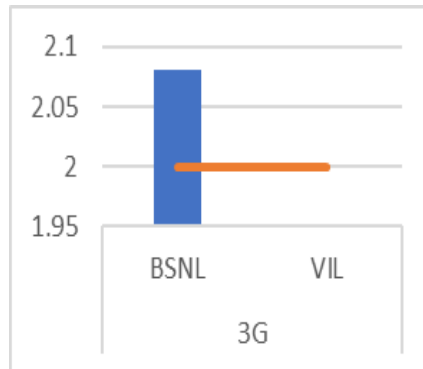

Hotspot Locations

- 1-Clock Tower
- 2-Railway Station
- 3-Uttarakand University
- 4-Airport
- 5-Vidhansabha
- 6-ISBT Bus Stand

Voice Calls

Key Observations

QoS compliance of the TSPs for Voice across technologies 2G/3G/4G-VoLTE:

Drop Call Rate (%)

Block Call Rate (%)

KPIs	2G			3G		VoLTE		
	Airtel	BSNL	VIL	BSNL	VIL	Airtel	RJIL	VIL
Drop Call Rate %	0	0.728	0	2.077		0	0	0
Block Call Rate %	0	0.579	0.34	0.590		0	0	0.54

a) All TSPs have met the 2% QoS benchmark of Drop Call Rate (DCR%) except BSNL in 3G

b) Call Block Rate (CBR%) benchmark of 3% was achieved by all TSP's.

Voice Calls

Key Observations

Coverage

a) Percentage of coverage samples for 2G \geq -85 dBm.

TSPs	2G		
	Airtel	BSNL	VIL
Coverage %	95.6	91	86.6