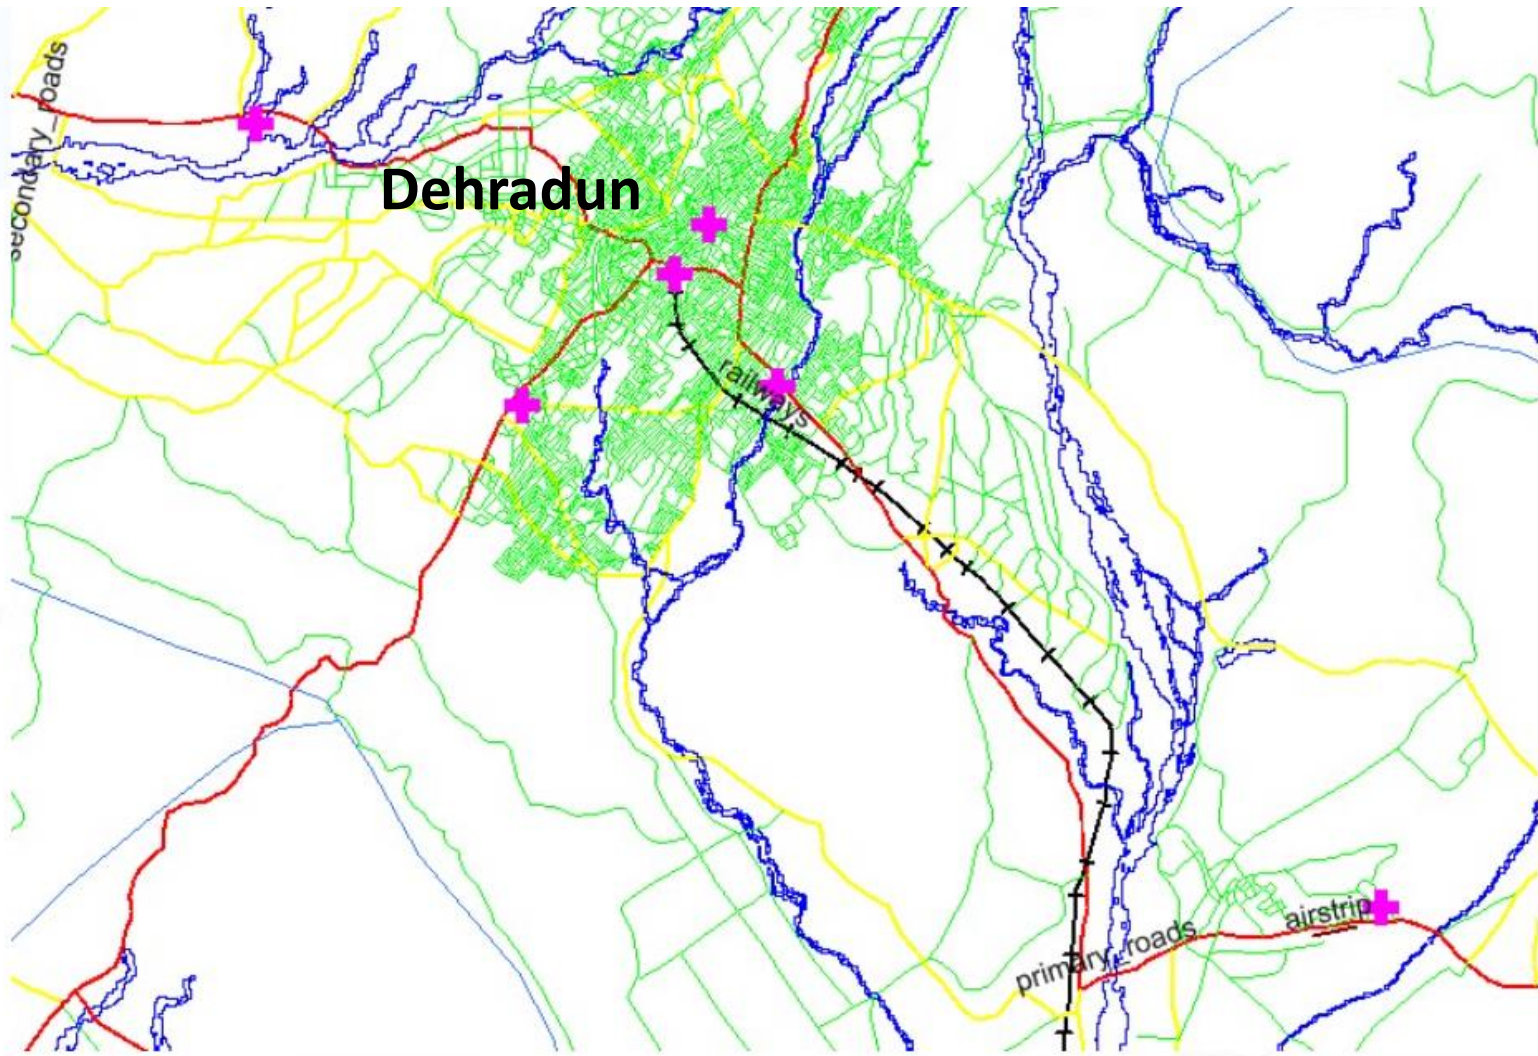

Overview

Data Service Test- Static Locations

Hotspot Locations

- 1-Clock Tower
- 2-Railway Station
- 3-Uttarakand University
- 4-Airport
- 5-Vidhansabha
- 6-ISBT Bus Stand