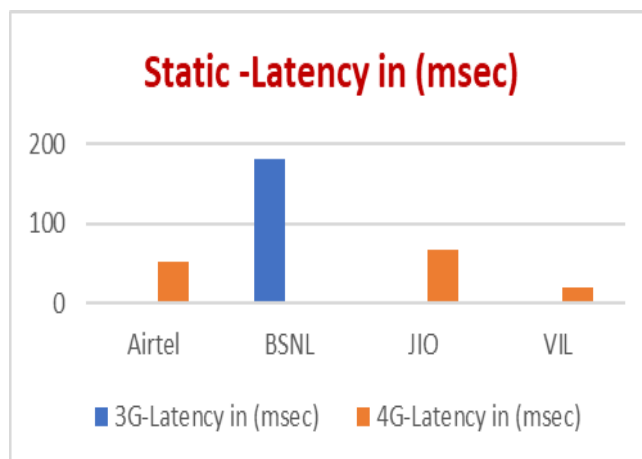

Data Services Static

Key Observations

Data was tested at 6 locations .Following services were tested: Data Download/Upload, Latency (www.google.com), and Web browsing (Flipkart, Amazon, PayTm)

3G/4G/ Network:

Summary

City Level Summary- Voice

TSP (For 2G)	Airtel	BSNL	JIO	VIL
Call attempts	594	690	NA	571
Block call rate %	0	0.579	NA	0.34
CSSR %	100	99.42	NA	99.65
Drop call rate %	0.16	0.728	NA	0
Mobility HOSR %	99.36	98.777	NA	99.22
RX Quality %	97.69	97.207	NA	94.8
Average CST Sec	3.7	3.37	NA	3.01

TSP (For 3G)	Airtel	BSNL	JIO	VIL
Call attempts	NA	678	NA	NA
Block call rate %	NA	0.590	NA	NA
CSSR %	NA	99.41	NA	NA
Drop call rate %	NA	2.077	NA	NA
Mobility HOSR %	NA	91.81	NA	NA
RX Quality %	NA	95.74	NA	NA
Average CST (Sec)	NA	3.75	NA	NA

TSP (For Volte)	Airtel	BSNL	JIO	VIL
Call attempts	594	NA	568	553
Block call rate %	0	NA	0.00	0.56
CSSR %	100	NA	99.65	99.27
Drop call rate %	0	NA	0.00	0
Mobility HOSR %	99.97	NA	99.47	99.64
RX Quality %	86.32	NA	97.47	84.5
Average CST(Sec)	1.44	NA	0.67	3.11