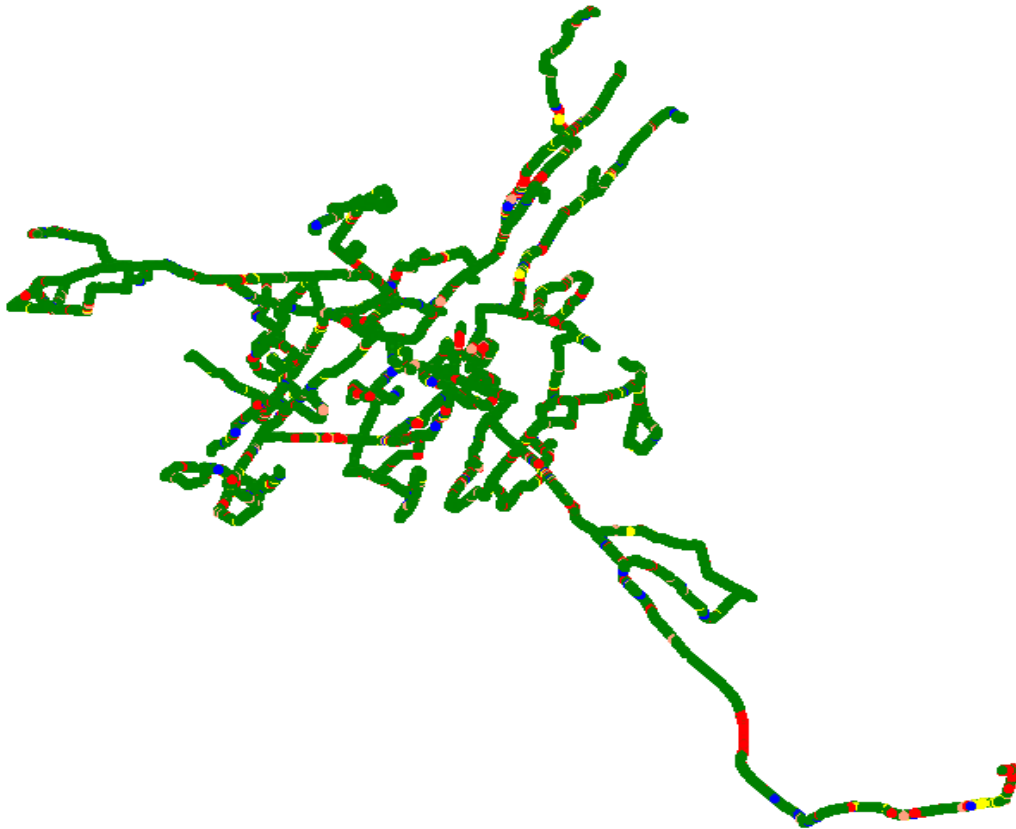

Quality Details

For measuring voice quality, as per the QoS norms, RxQual ≤ 5 for GSM TSPs, EcNo ≥ -14 dBm for 3G TSP and SINR > 0 in case of VoLTE is considered to be good, where as quality beyond this benchmark is considered to be bad. The benchmark should usually be $\geq 95\%$.

TSP- VIL

Technology	Rx Quality %
2G	94.8

Overall Rx Quality	# Samples	% PDF	Legends
(Min, ≤ 2)	5893470	88	
(2, ≤ 3)	108855	2	
(3, ≤ 4)	117559	2	
(4, ≤ 5)	124363	2	
(5, $\leq \text{Max}$)	433328	6	
Total	7677575	100