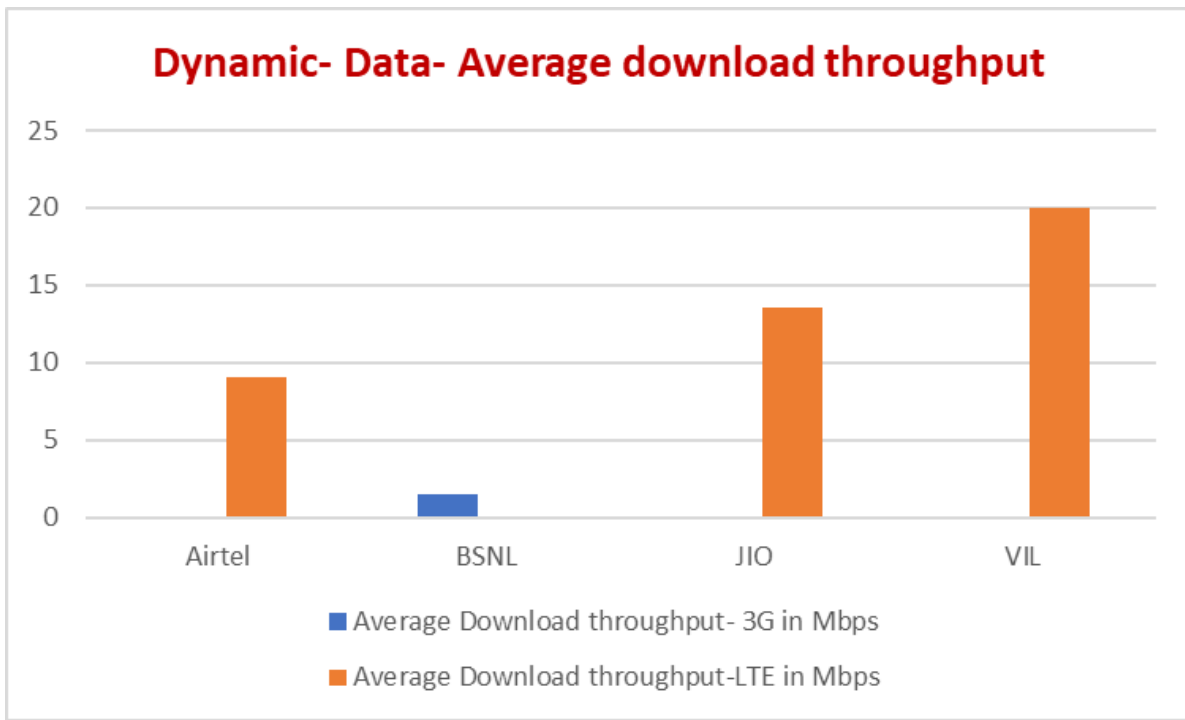

Data Services Dynamic

Key Observations

Dynamic Data was tested for 340 Kms. Download Throughput was tested.

Data Download Performance (kbps) - Dynamic

3G/4G/ Network:

TSP (For 2G)	Airtel	BSNL	JIO	VIL
Average Download throughput- 2G in Kbps	79.28	87.88	NA	NA
Average Download throughput- 3G In Mbps	NA	1.46	NA	NA
Average Download throughput-LTE in Mbps	9.065	NA	13.57	20