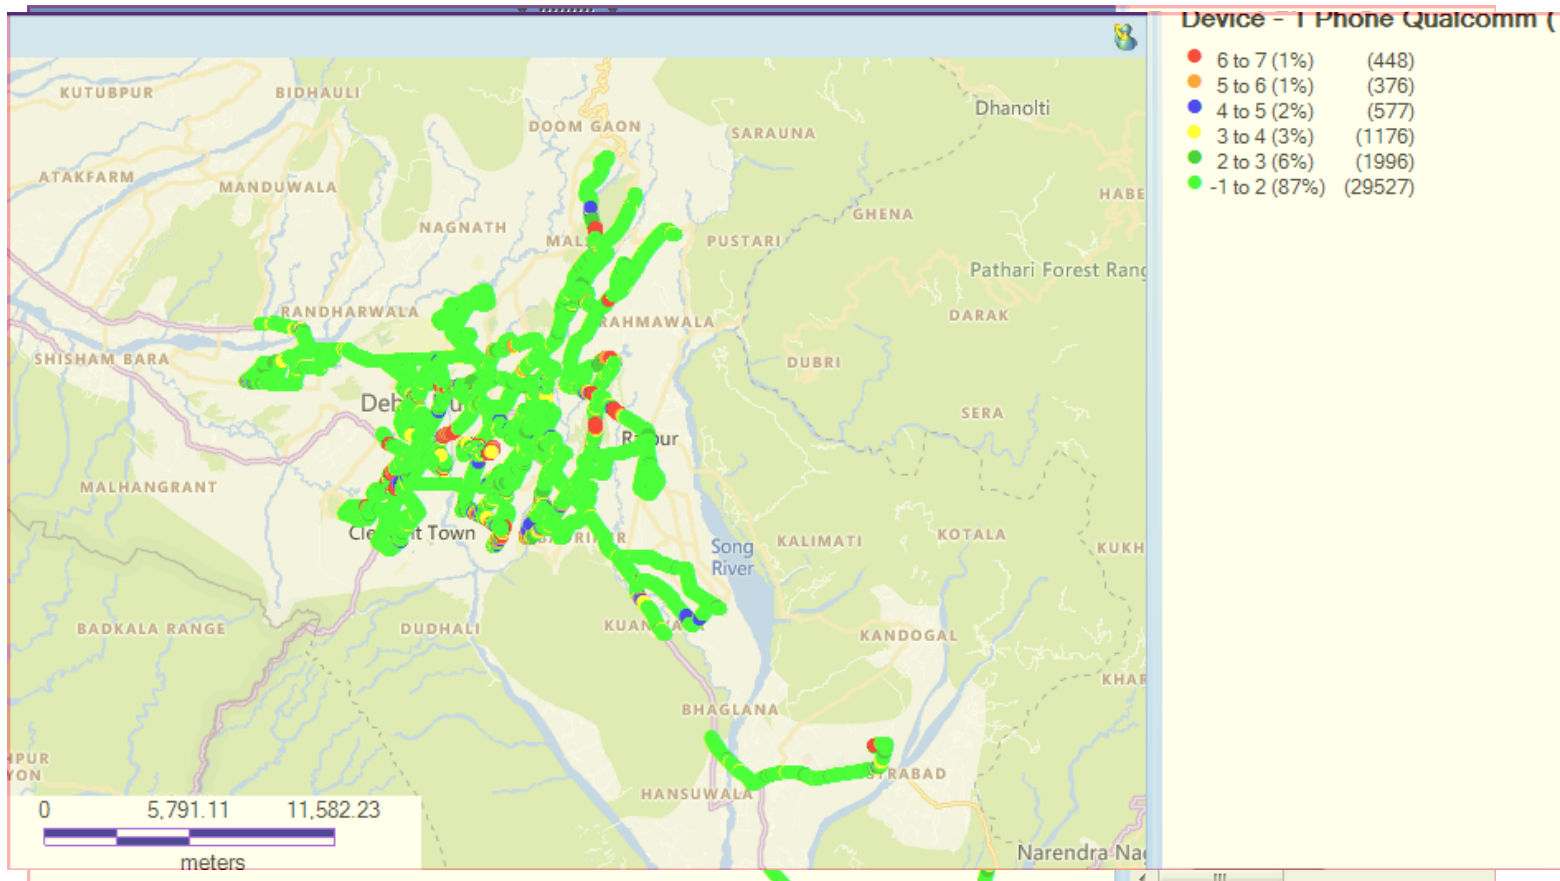

Quality Details

For measuring voice quality, as per the QoS norms, RxQual ≤ 5 for GSM TSPs, EcNo ≥ -14 dBm for 3G TSP and SINR > 0 in case of VoLTE is considered to be good, where as quality beyond this benchmark is considered to be bad. The benchmark should usually be $\geq 95\%$.

TSP- BSNL

Technology	Rx Quality %
2G	98

Overall Rx Quality	# Samples	% PDF	Legends
(Min, ≤ 2)	29527	87	
(2, ≤ 3)	1996	6	
(3, ≤ 4)	1176	3	
(4, ≤ 5)	577	2	
(5, $\leq \text{Max}$)	824	2	
Total	34100	100