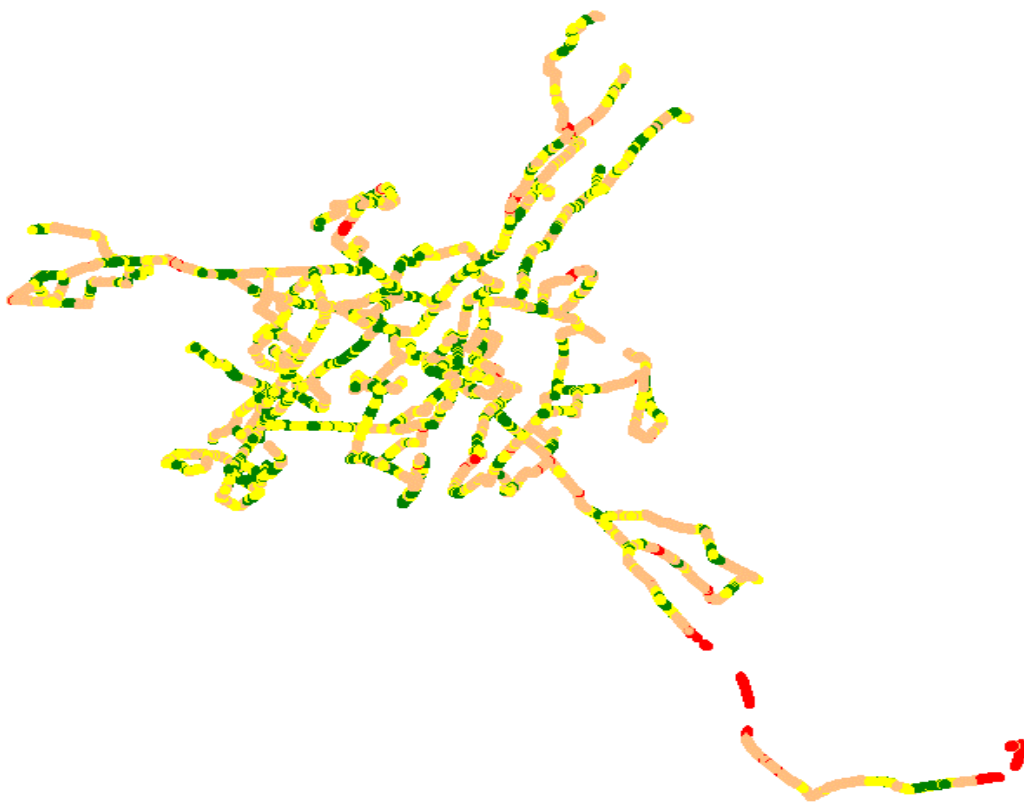

TSP- VIL

Technology	Coverage %
VoLTE	99.1

VoLTE			
Overall RSRP	# Samples	% PDF	Legends
[Max, >=-80]	2283777	21	
[-80, >=-90)	4239262	39	
[-90, >=-110)	4292687	39	
[-110, >=Min)	129626	1	
Total	10945352	100