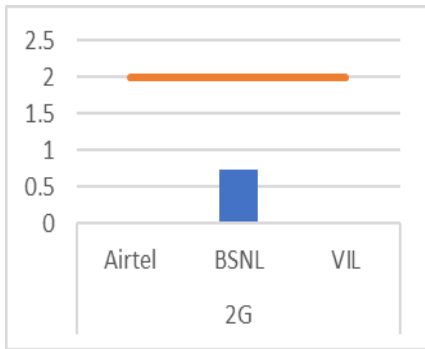

Voice Calls

Key Observations

QoS compliance of the TSPs for Voice across technologies 2G/3G/4G-VoLTE:

Drop Call Rate (%)