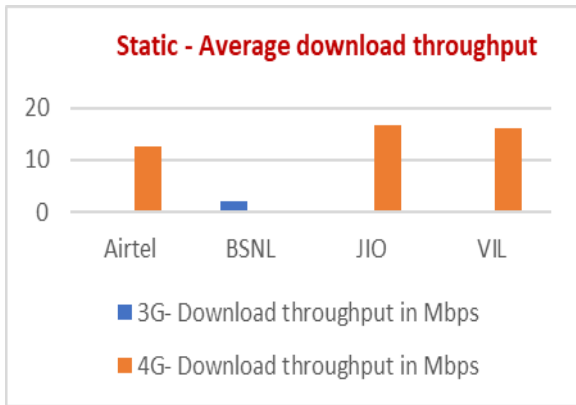

Data Services Static

Key Observations

Data was tested at 6 locations .Following services were tested: Data Download/Upload, Latency (www.google.com), and Web browsing (Flipkart, Amazon, PayTm)

3G/4G/ Network:

Summary

City Level Summary- Voice

TSP (For 2G)	Airtel	BSNL	JIO	VIL
Call attempts	594	690	NA	571
Block call rate %	0	0.579	NA	0.34
CSSR %	100	99.42	NA	99.65
Drop call rate %	0.16	0.728	NA	0
Mobility HOSR %	99.36	98.777	NA	99.22
RX Quality %	97.69	97.207	NA	94.8
Average CST Sec	3.7	3.37	NA	3.01

TSP (For 3G)	Airtel	BSNL	JIO	VIL
Call attempts	NA	678	NA	NA
Block call rate %	NA	0.590	NA	NA
CSSR %	NA	99.41	NA	NA
Drop call rate %	NA	2.077	NA	NA
Mobility HOSR %	NA	91.81	NA	NA
RX Quality %	NA	95.74	NA	NA
Average CST (Sec)	NA	3.75	NA	NA

TSP (For Volte)	Airtel	BSNL	JIO	VIL
Call attempts	594	NA	568	553
Block call rate %	0	NA	0.00	0.56
CSSR %	100	NA	99.65	99.27
Drop call rate %	0	NA	0.00	0
Mobility HOSR %	99.97	NA	99.47	99.64
RX Quality %	86.32	NA	97.47	84.5
Average CST(Sec)	1.44	NA	0.67	3.11