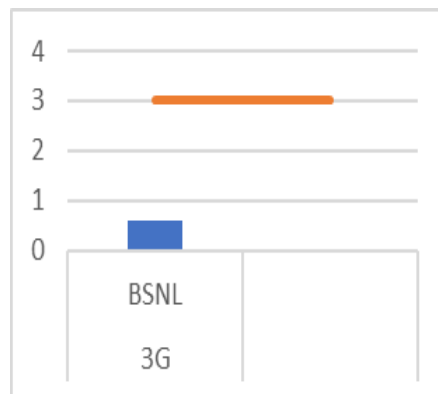

Block Call Rate (%)