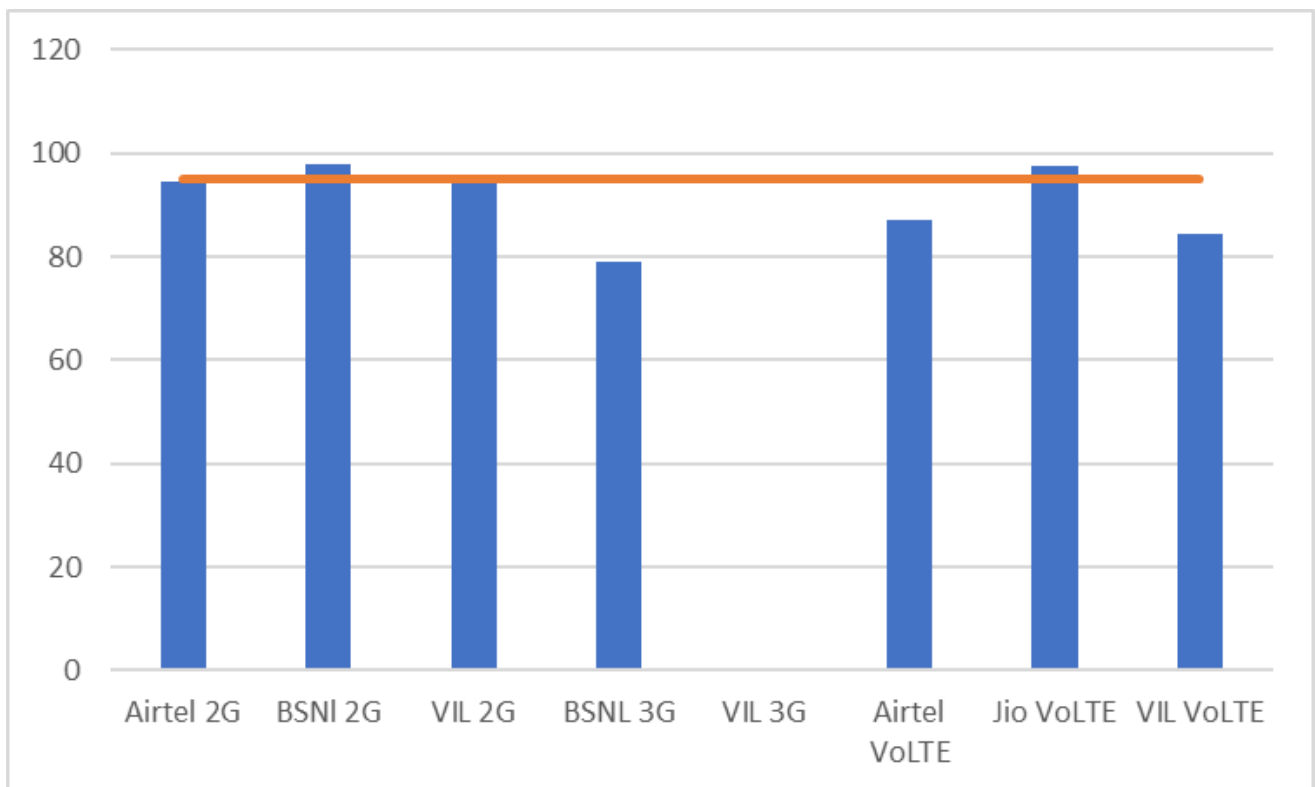

Quality Details

For measuring voice quality, as per the QoS norms, RxQual ≤ 5 for GSM TSPs, EcNo ≥ -14 dBm for 3G TSP sand SINR > 0 in case of VoLTE is considered to be good, where as quality beyond this benchmark is considered to be bad. The benchmark should usually be $\geq 95\%$.

TSP	Rx Quality %
Airtel 2G	94.63
BSNI 2G	98
VIL 2G	94.8
BSNL 3G	79
VIL 3G	NA
Airtel VoLTE	87
Jio VoLTE	97.47
VIL VoLTE	84.5