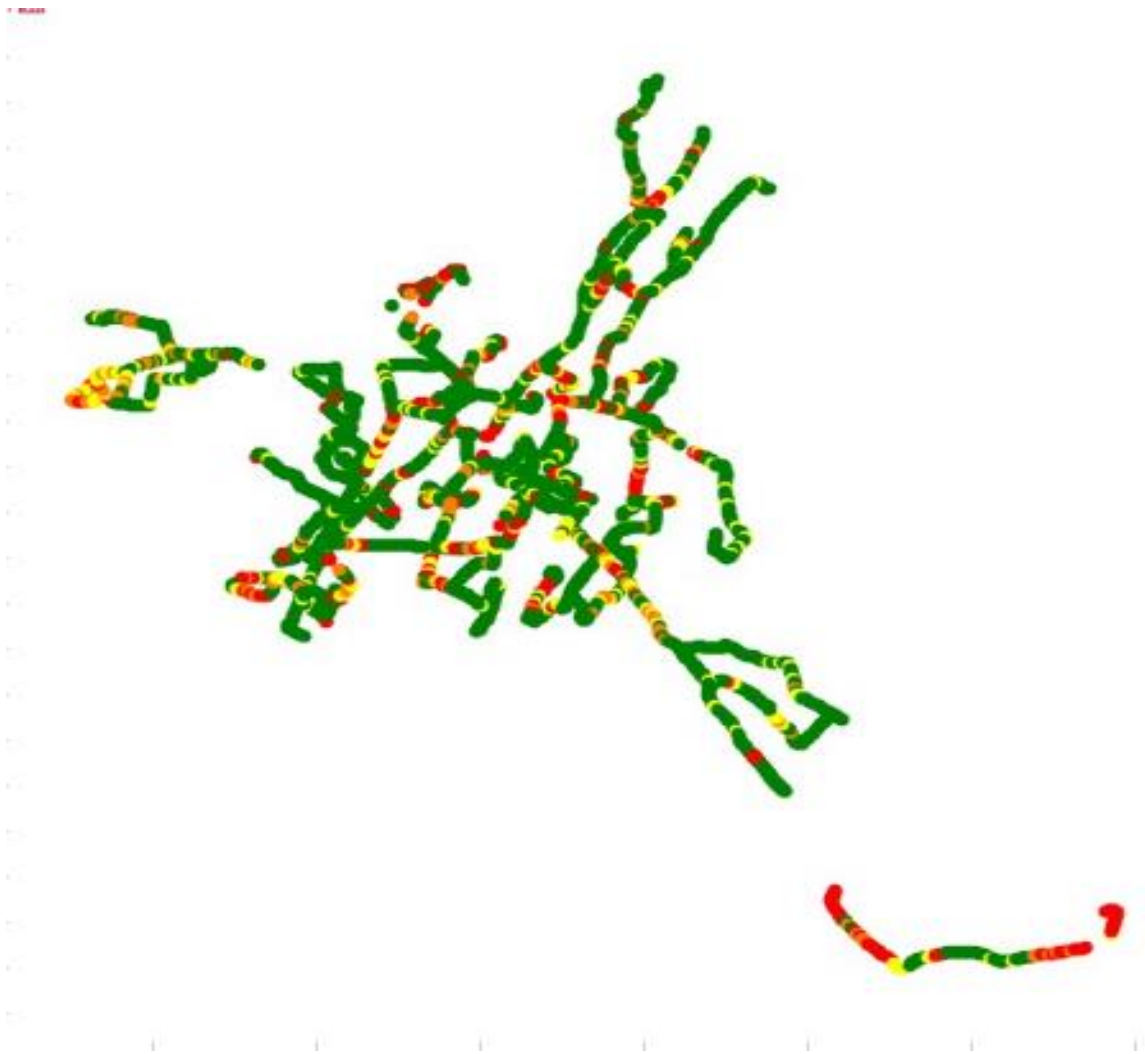

TSP- VIL

Data Statistics - Dynamic data testing - 340Kms

Data KPIs - Overall	LTE
Download Throughput (Mbps)	20

DL throughput	No of Sample	%	Legends
< 2Mbps	3132	12	Red
2-5 Mbps	1949	8	Orange
5-10 Mbps	2925	11	Yellow
>10Mbps	17600	69	Green