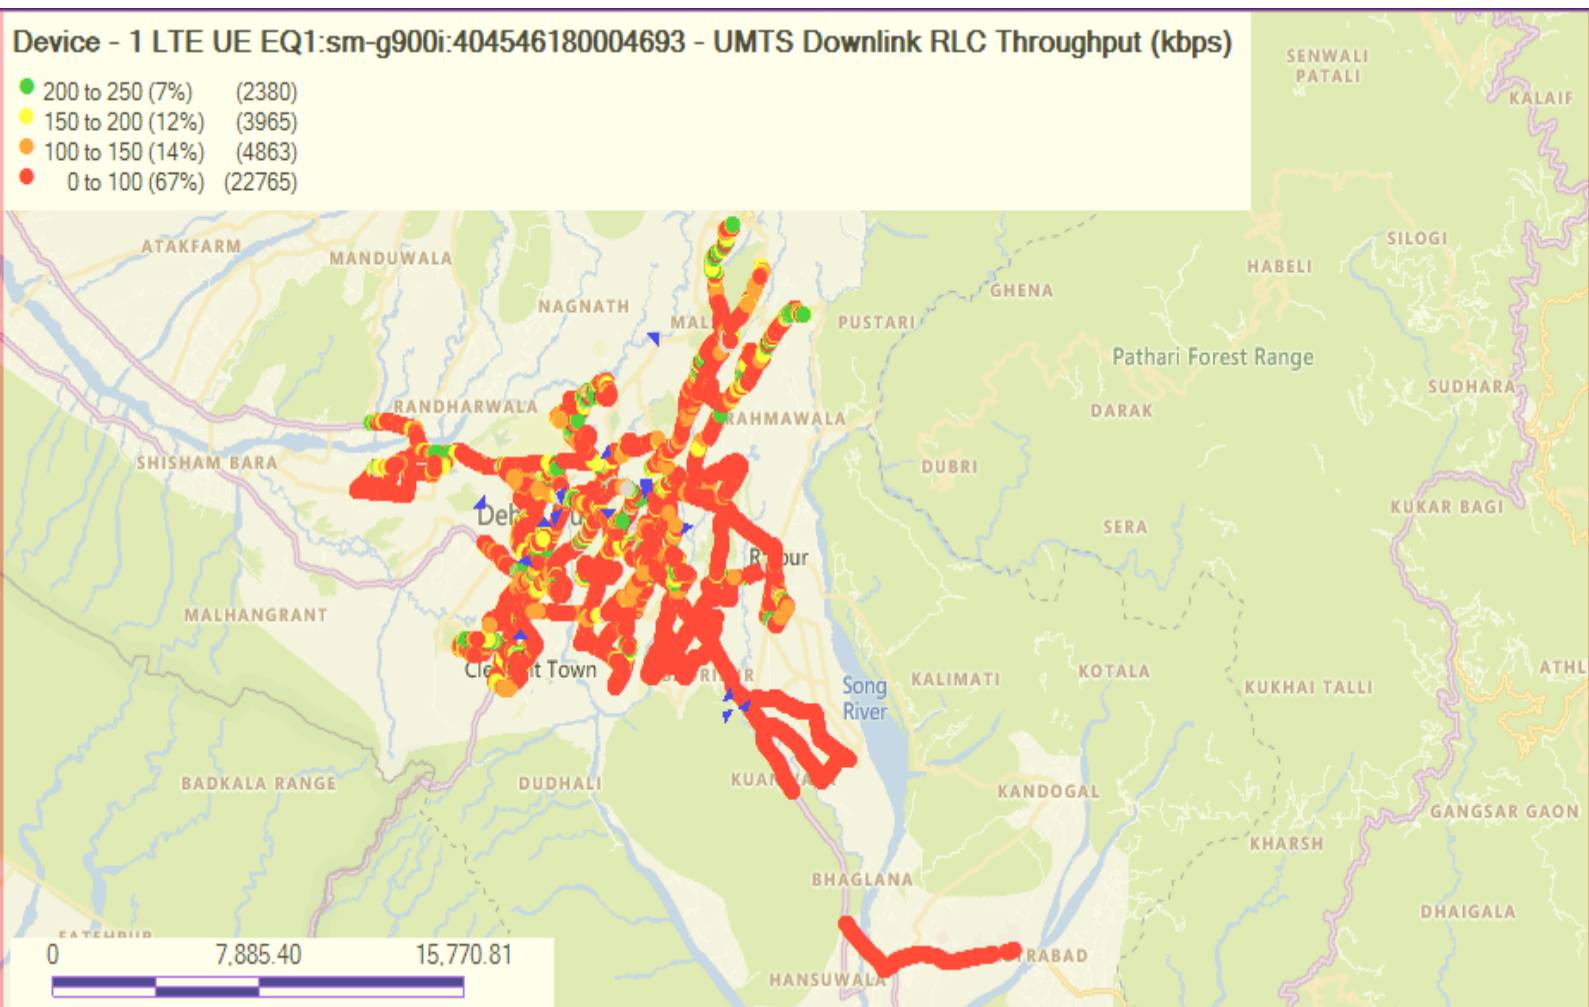

Dynamic Data Test

TSP- BSNL

Data Statistics - Dynamic data testing -340 Kms

Data KPIs - Overall	2G
Download Throughput (Kbps)	87.28

DL throughput	No of Sample	%	Legends
< 100 Kbps	22765	67	
100-150Kbps	4863	14	
150-200Kbps	3965	12	
>200Kbps	2380	7