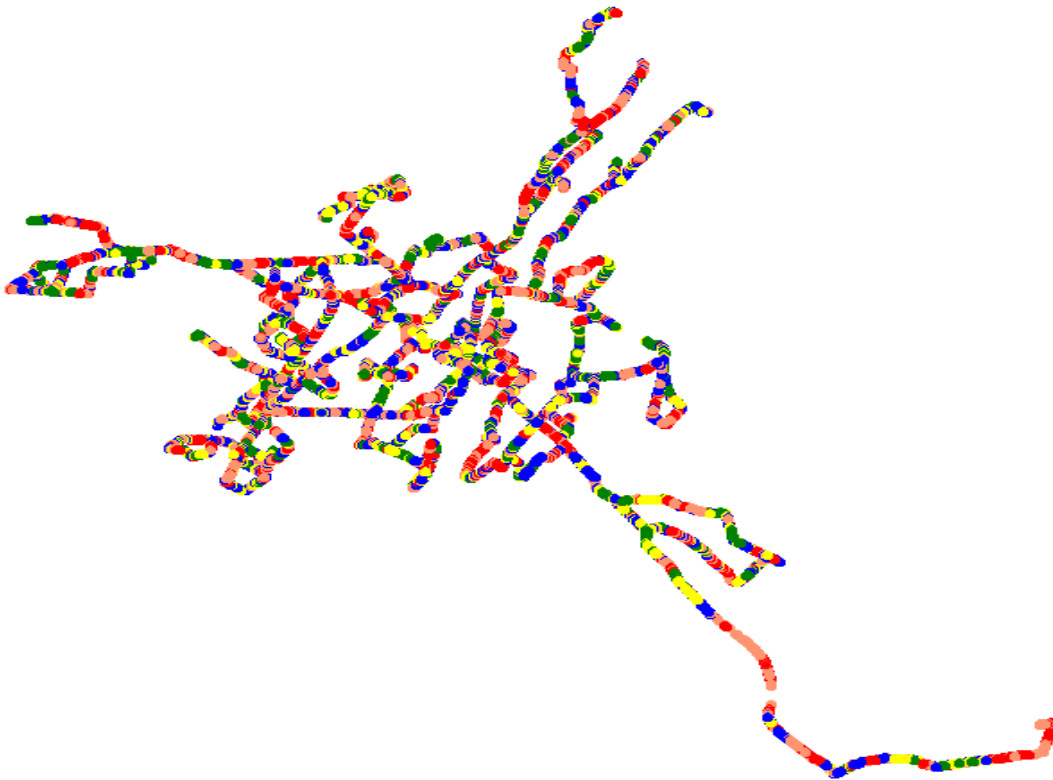

Quality Details

For measuring voice quality, as per the QoS norms, RxQual ≤ 5 for GSM TSPs, EcNo ≥ -14 dBm for 3G TSP sand SINR > 0 in case of VoLTE is considered to be good, where as quality beyond this benchmark is considered to be bad. The benchmark should usually be $\geq 95\%$.

TSP- VIL

Technology	Rx Quality %
VoLTE	84.5

Overall SINR	# Samples	% PDF	Legends
(Min, ≤ 0)	3305	11	Red
(0, ≤ 5)	7616	27	Orange
(5, ≤ 10)	8282	29	Blue
(10, ≤ 15)	5350	19	Yellow
(15, $\leq \text{Max}$)	4010	14	Green
Total	28563	100