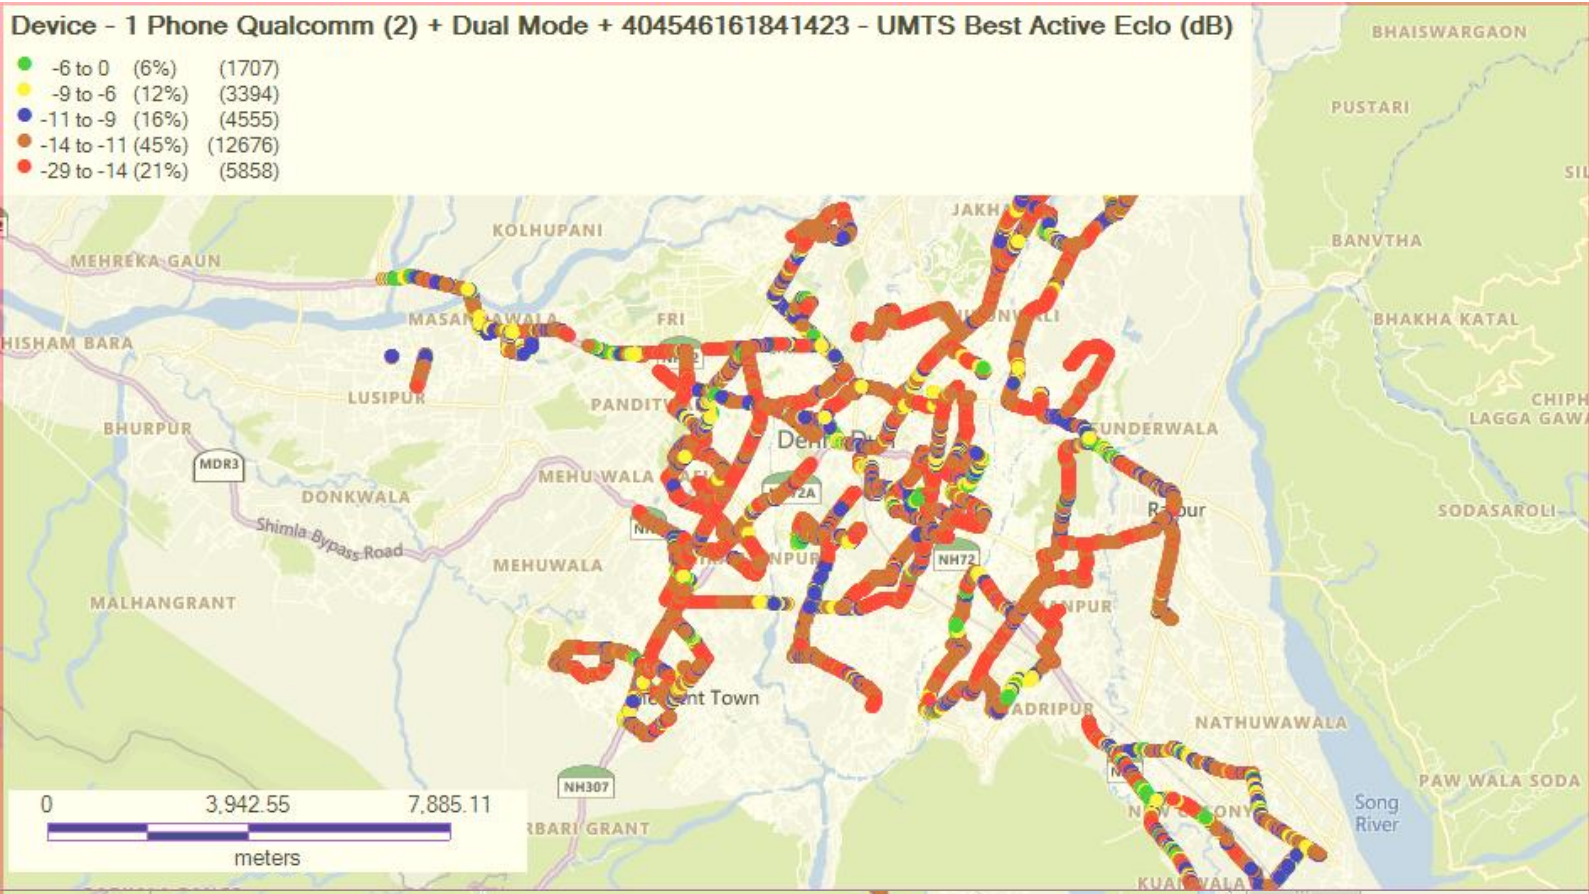

Quality Details

For measuring voice quality, as per the QoS norms, RxQual ≤ 5 for GSM TSPs, EcNo ≥ -14 dBm for 3G TSP and SINR > 0 in case of VoLTE is considered to be good, where as quality beyond this benchmark is considered to be bad. The benchmark should usually be $\geq 95\%$.

TSP- BSNL

Technology	Rx Quality %
3G	79

Overall Ec/No	# Samples	% PDF	Legends
(Max, ≤ -6)	1707	6	
(-6, ≤ -9)	3394	12	
(-9, ≤ -11)	4555	16	
(-11, ≤ -14)	12676	45	
(-14, $\leq$ Min)	5858	21	
Total	28190	100