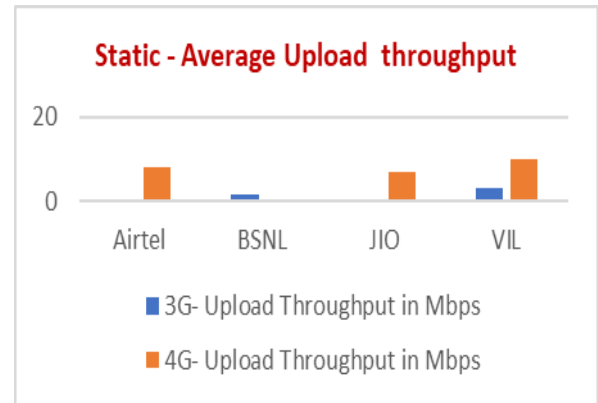

Data Services Static

Key Observations

Data was tested at 6 locations .Following services were tested: Data Download/Upload, Latency (www.google.com), and Web browsing (Flipkart, Amazon, PayTm)

3G/4G/ Network:

Summary

City Level Summary- Voice

TSP (For 2G)	Airtel	BSNL	JIO	VIL
Call attempts	594	690	NA	571
Block call rate %	0	0.579	NA	0.34
CSSR %	100	99.42	NA	99.65
Drop call rate %	0.16	0.728	NA	0
Mobility HOSR %	99.36	98.777	NA	99.22
RX Quality %	97.69	97.207	NA	94.8
Average CST Sec	3.7	3.37	NA	3.01

TSP (For 3G)	Airtel	BSNL	JIO	VIL
Call attempts	NA	678	NA	NA
Block call rate %	NA	0.590	NA	NA
CSSR %	NA	99.41	NA	NA
Drop call rate %	NA	2.077	NA	NA
Mobility HOSR %	NA	91.81	NA	NA
RX Quality %	NA	95.74	NA	NA
Average CST (Sec)	NA	3.75	NA	NA

TSP (For Volte)	Airtel	BSNL	JIO	VIL
Call attempts	594	NA	568	553
Block call rate %	0	NA	0.00	0.56
CSSR %	100	NA	99.65	99.27
Drop call rate %	0	NA	0.00	0
Mobility HOSR %	99.97	NA	99.47	99.64
RX Quality %	86.32	NA	97.47	84.5
Average CST(Sec)	1.44	NA	0.67	3.11