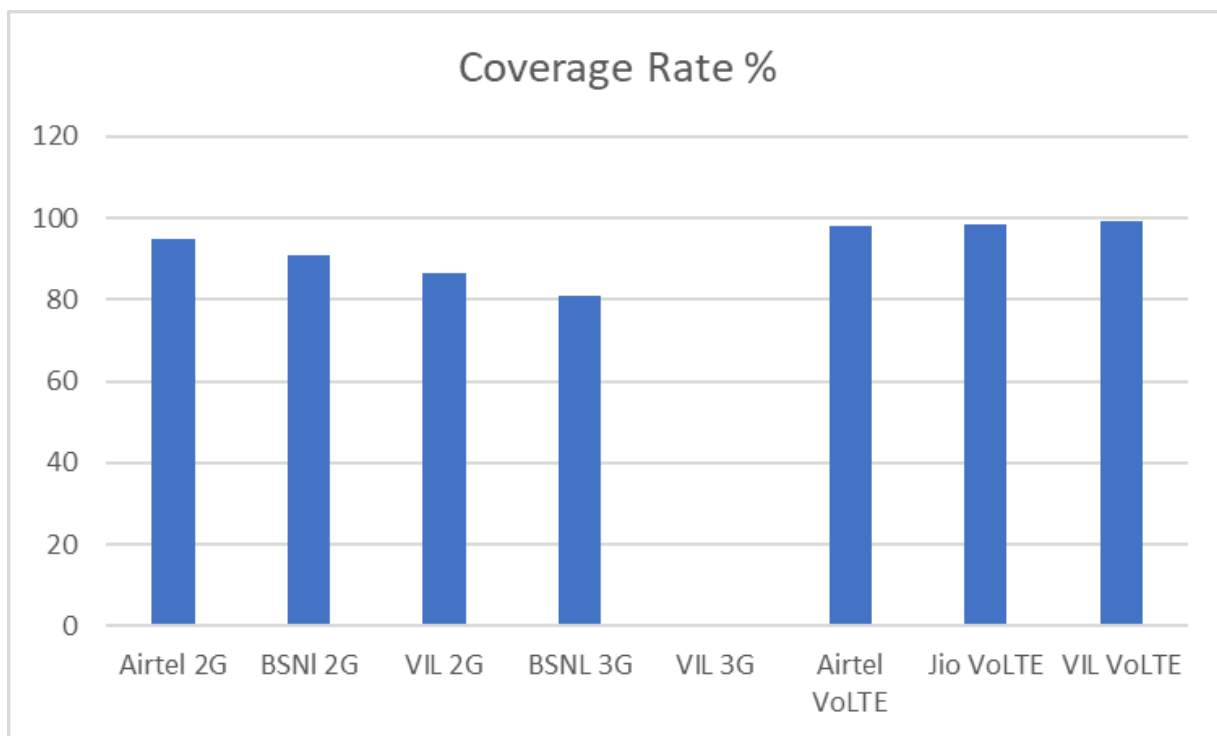

Coverage Details

RF Coverage relates to the geographical footprint within the system that has sufficient RF signal strength to provide for a call session. The Coverage rate is calculated on the basis of % of samples in which the Rx level $\geq$ -85 dBm, RSCP is $\geq$ -90 dBm & RSRP $\geq$ -110dBm. The details are as follows.

TSP	Coverage Rate %
Airtel 2G	95
BSNI 2G	91
VIL 2G	86.6
BSNL 3G	80.75
VIL 3G	NA
Airtel VoLTE	98
Jio VoLTE	98.49
VIL VoLTE	99.1