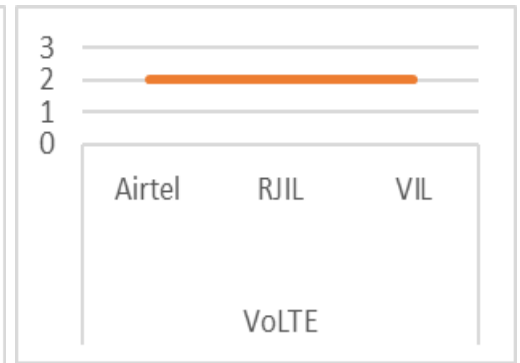

Voice Calls

Key Observations

QoS compliance of the TSPs for Voice across technologies 2G/3G/4G-VoLTE:

Drop Call Rate (%)