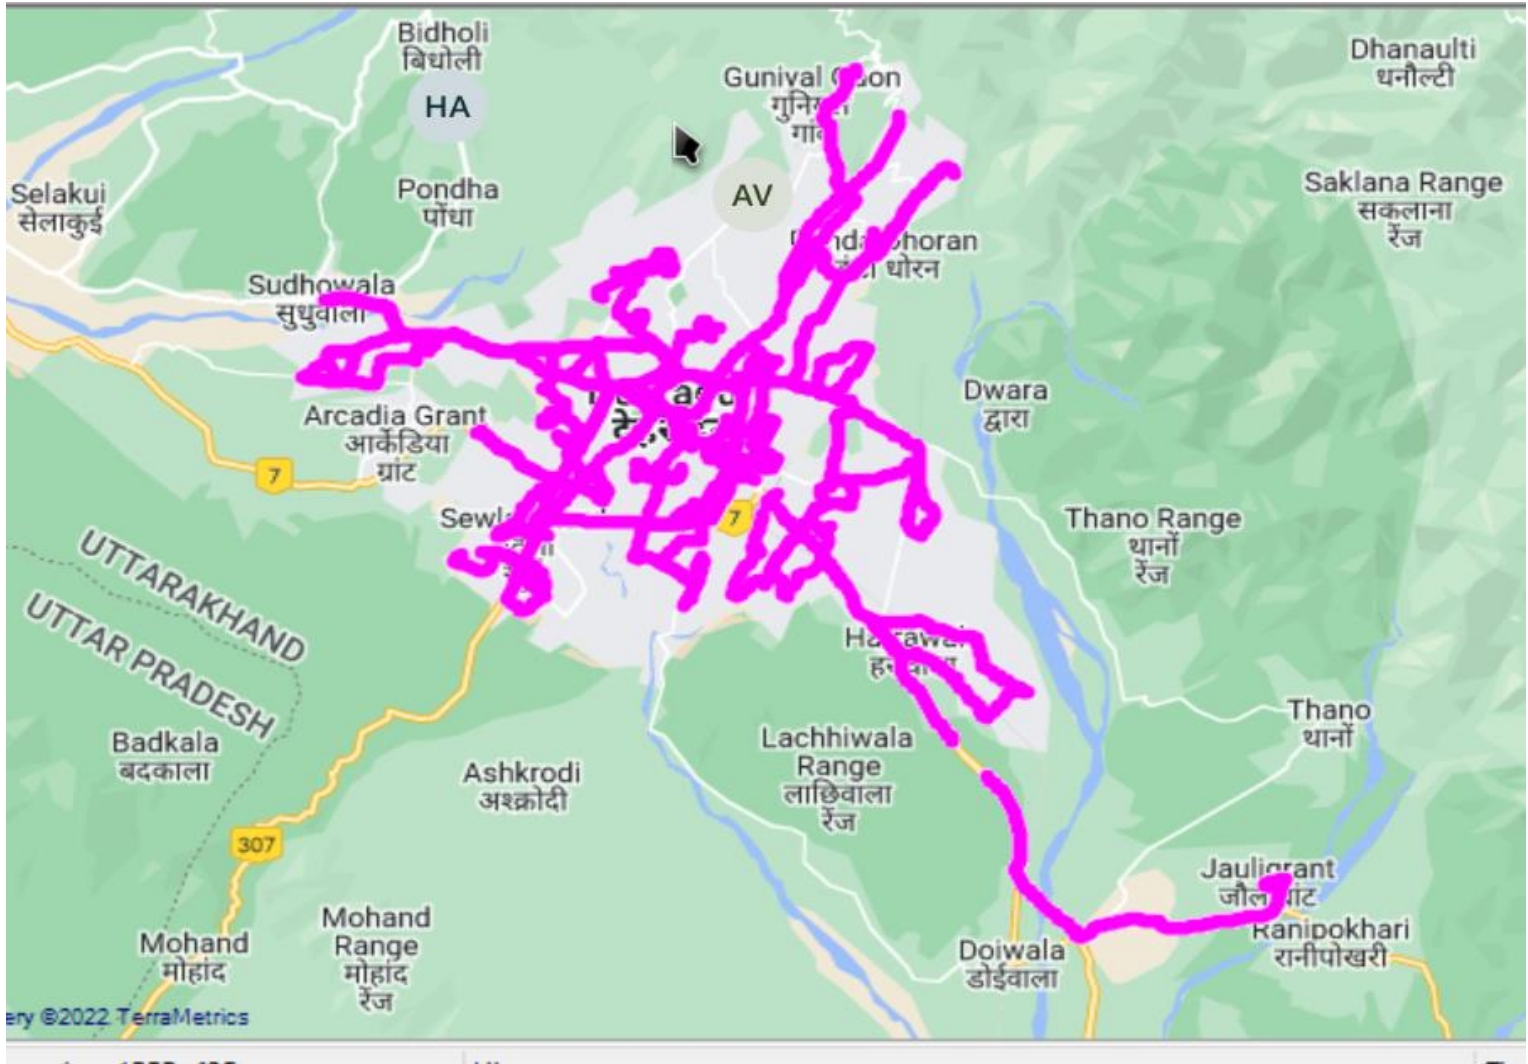

The Operator Assisted Drive Test has been carried out by Regional Office, Bhopal with the help of Service Providers in Dehradun City and surrounding areas from 9:00 AM to 8:00 PM from 28th February To 2nd March 2022. The drive test covered drive route of around 340 KMs & 6 hotspots over a period of 3 days. Approximately 570 calls were made for each of the 2G/3G/4G networks: three 2G networks, one 3G networks, and three LTE networks covering four TSPs.

Overview

Voice & Dynamic Data Test Drive Route

List of important area covered during the drive test

Clock tower,Rajpur road,Sahstradhar road,Raipur,Dalanwala,Survey chowk,

Ballupru chowk,Prem nagar,Sudhowala,ISBT,Kargi chowk,cleman town,transport