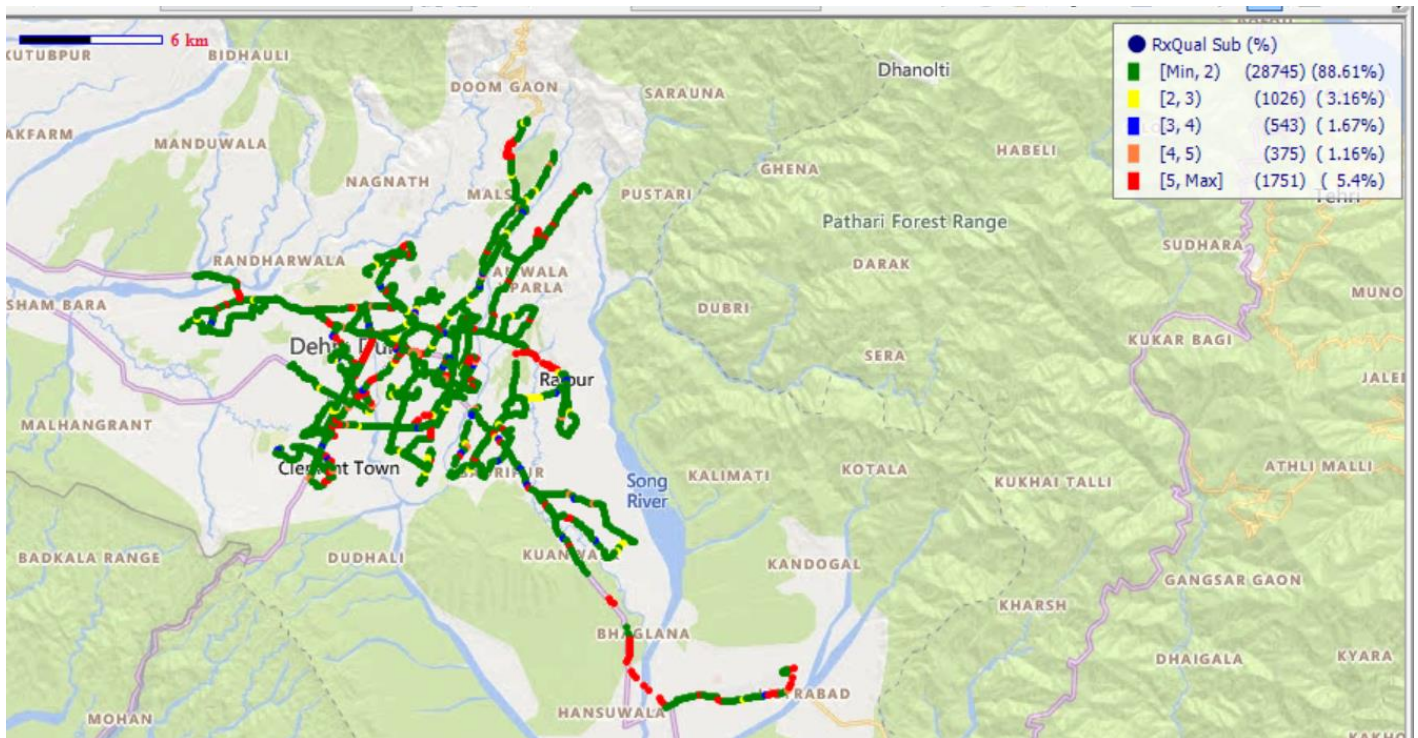

Quality Details

For measuring voice quality, as per the QoS norms, RxQual ≤ 5 for GSM TSPs, EcNo ≥ -14 dBm for 3G TSP and SINR > 0 in case of VoLTE is considered to be good, where as quality beyond this benchmark is considered to be bad. The benchmark should usually be $\geq 95\%$.

TSP- Airtel

Technology	Rx Quality %
2G	95

Overall Rx Quality	# Samples	% PDF	Legends
(Min, ≤ 2)	28745	89%	
(2, ≤ 3)	1026	3%	
(3, ≤ 4)	543	2%	
(4, ≤ 5)	375	1%	
(5, $\leq \text{Max}$)	1751	5%	
Total	32440