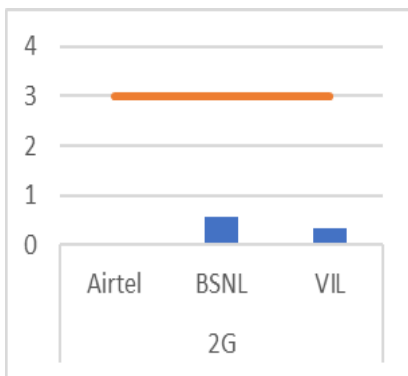

Block Call Rate (%)