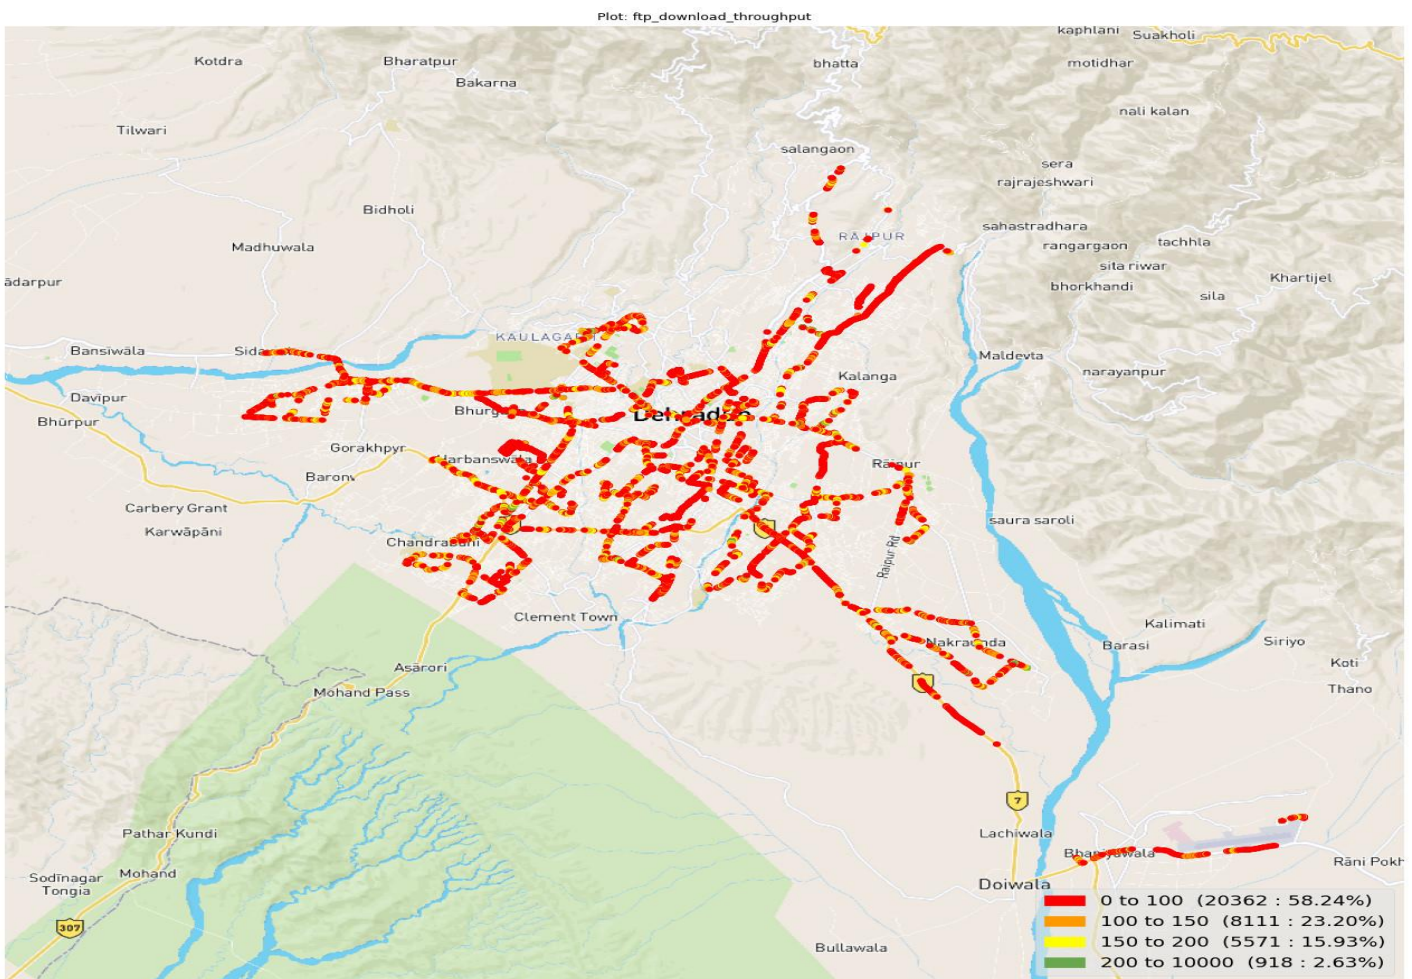

Dynamic Data Test

TSP- Airtel

Data Statistics - Dynamic data testing - 340 Kms

Data KPIs - Overall	2G
Download Throughput (Kbps)	79.29

DL throughput	No of Sample	%	Legends
< 100 Kbps	20362	58.2	
100-150Kbps	8111	23.2	
150-200Kbps	5571	15.9	
>200Kbps	918	2.6