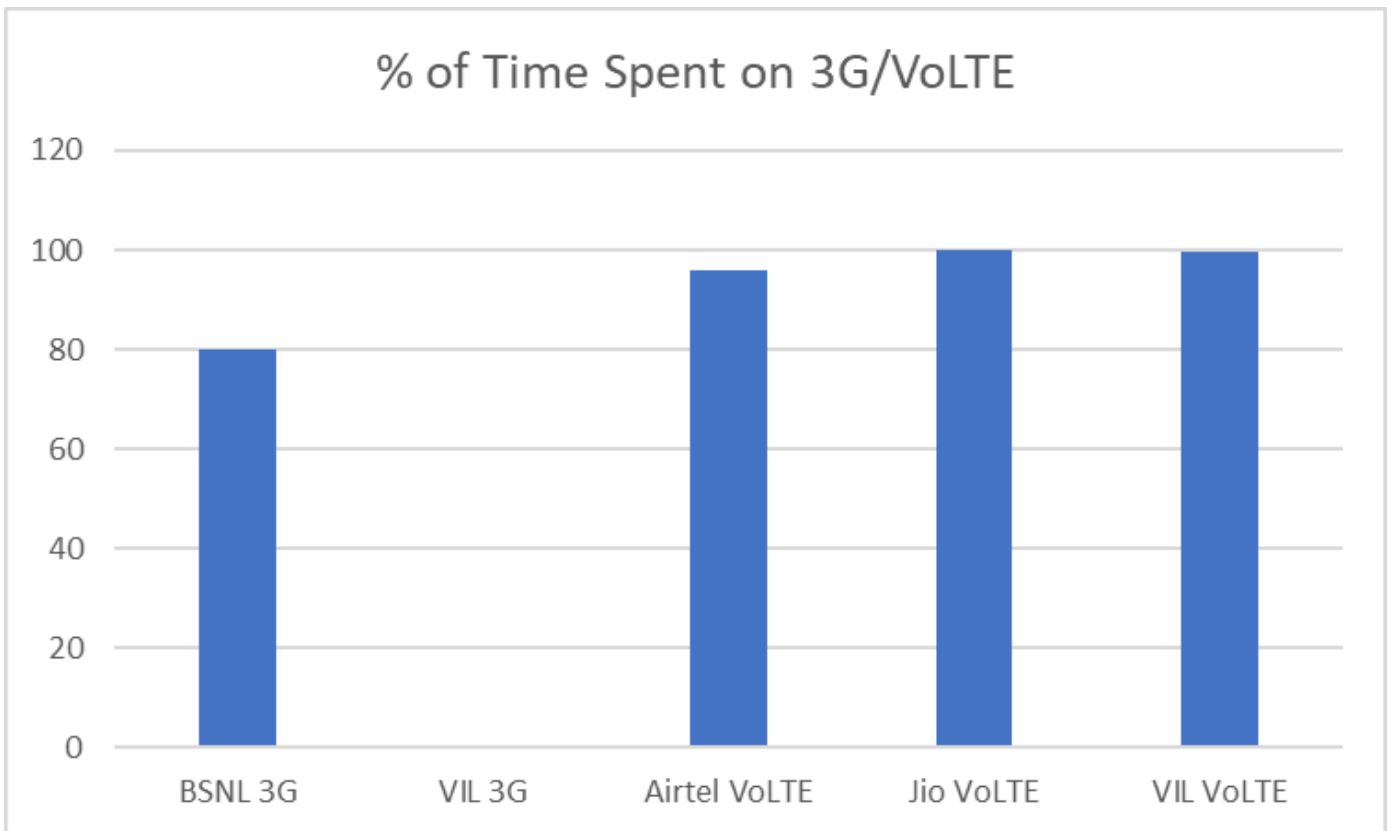

Technology Details

TSP	% of Time Spent on 3G/VoLTE
BSNL 3G	80
VIL 3G	NA
Airtel VoLTE	95.92
Jio VoLTE	100
VIL VoLTE	99.61

Technology Details

TSP- BSNL

Technology	% of Time Spent on
3G	80
VoLTE	NA

TSP- VIL

Technology	% of Time Spent on
3G	NA
VoLTE	99.61