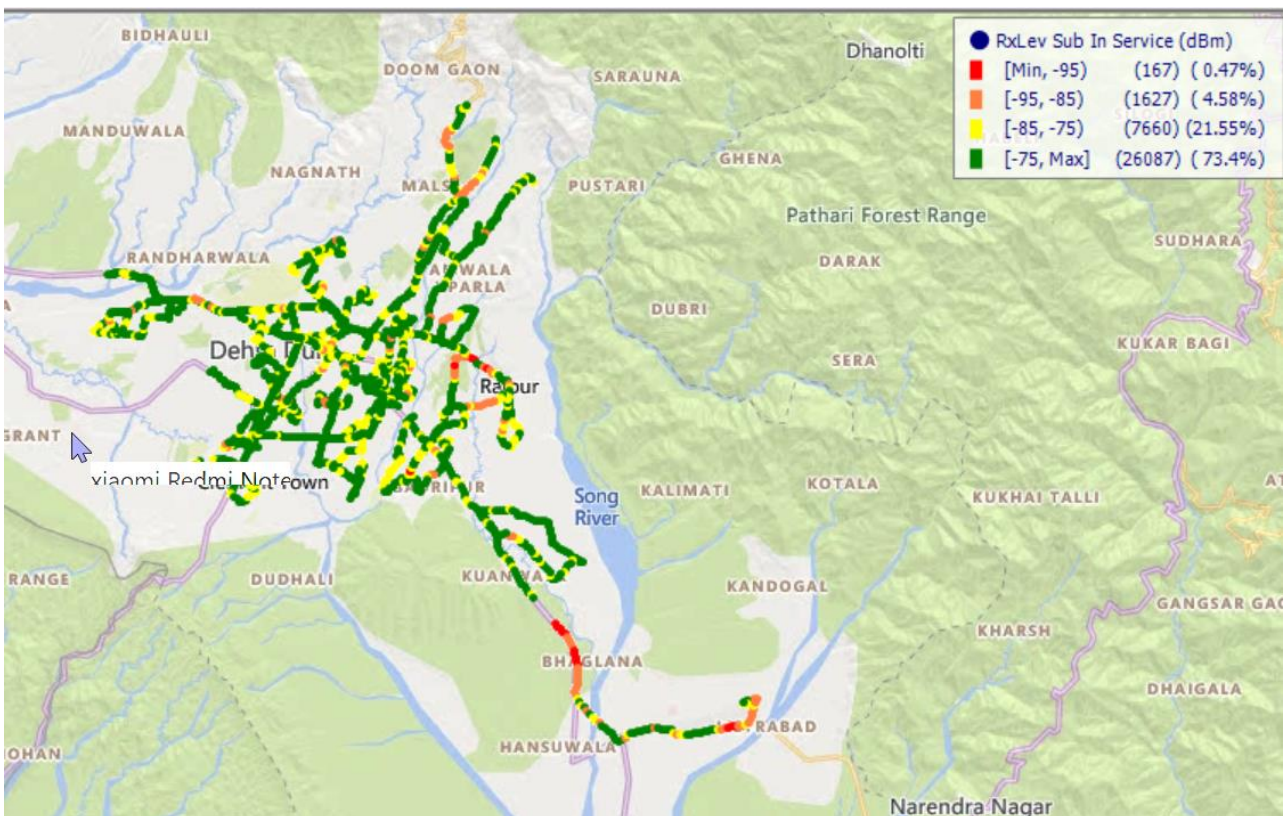

Coverage Details

TSP- Airtel

Technology	Coverage %
2G	95

2G

Overall RxLevel	# Samples	% PDF	Legends
[Max, >=-75]	26087	73%	
[-75, >=-85)	7660	22%	
[-85, >=-95)	1627	5%	
[-95, >=Min)	167	0%	
Total	35541