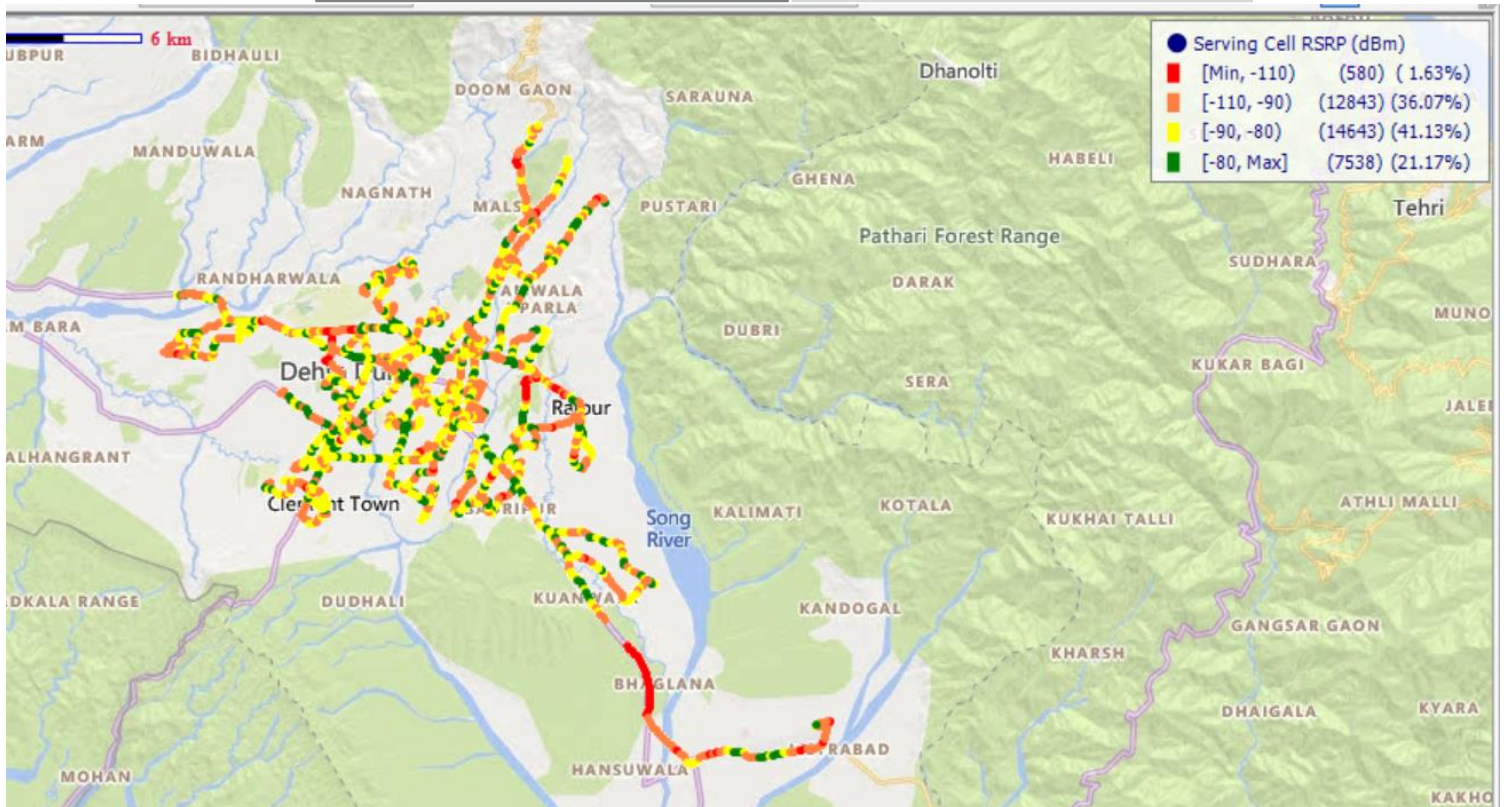

TSP- Airtel

Technology	Coverage %
VoLTE	98

Overall RSRP	# Samples	% PDF	Legends
[Max, >=-80]	7538	21%	
[-80, >=-90)	14643	41%	
[-90, >=-110)	12843	36%	
[-110, >=Min)	580	2%	
Total	35604		

TSP- JIO

Technology	Coverage %
VoLTE	98.49%