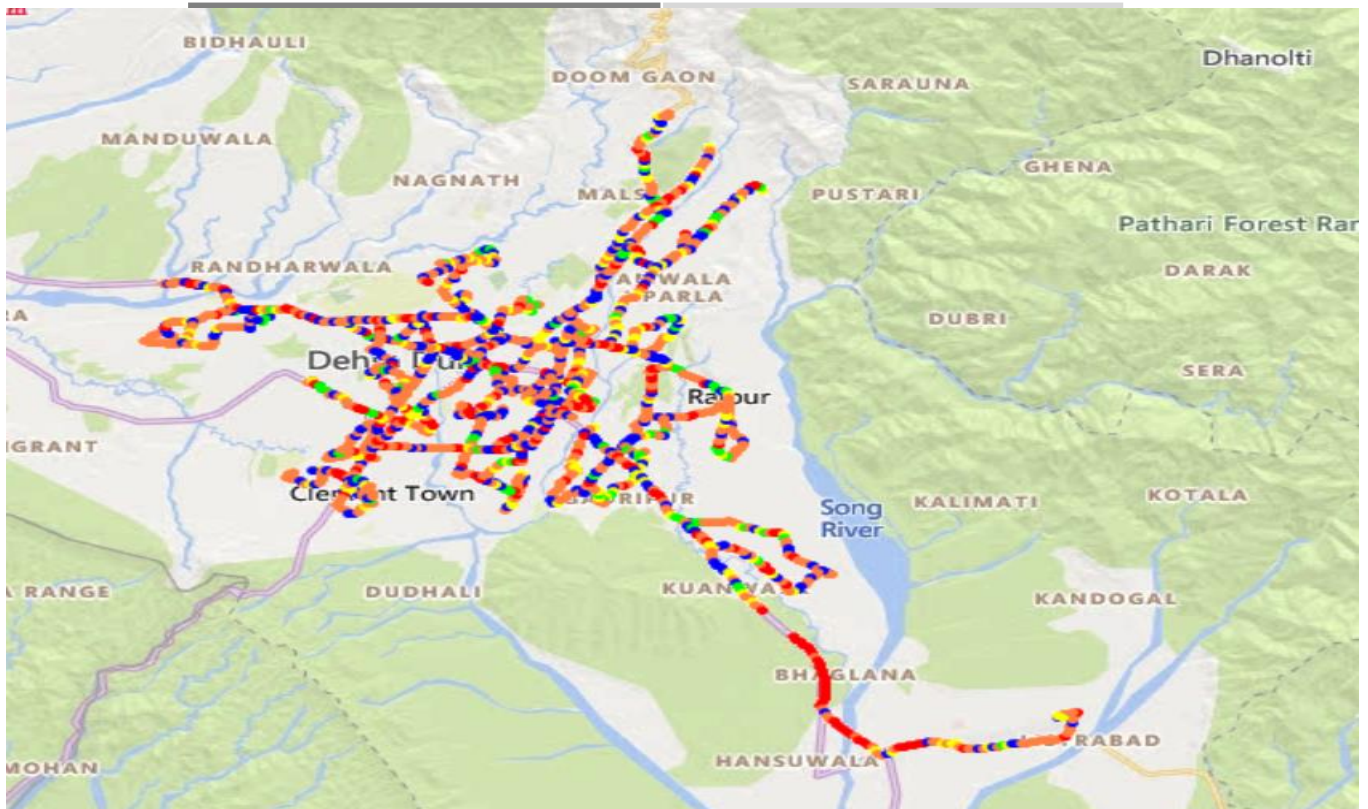

Quality Details

For measuring voice quality, as per the QoS norms, RxQual ≤ 5 for GSM TSPs, EcNo ≥ -14 dBm for 3G TSP and SINR > 0 in case of VoLTE is considered to be good, where as quality beyond this benchmark is considered to be bad. The benchmark should usually be $\geq 95\%$.

TSP-Airtel

Technology	Rx Quality %
VoLTE	86

Overall SINR	# Samples	% PDF	Legends
(Min, ≤ 0)	4868	13%	
(0, ≤ 5)	16717	47%	
(5, ≤ 10)	8137	23%	
(10, ≤ 15)	3739	11%	
(15, $\leq \text{Max}$)	2145	6%	
Total	35606