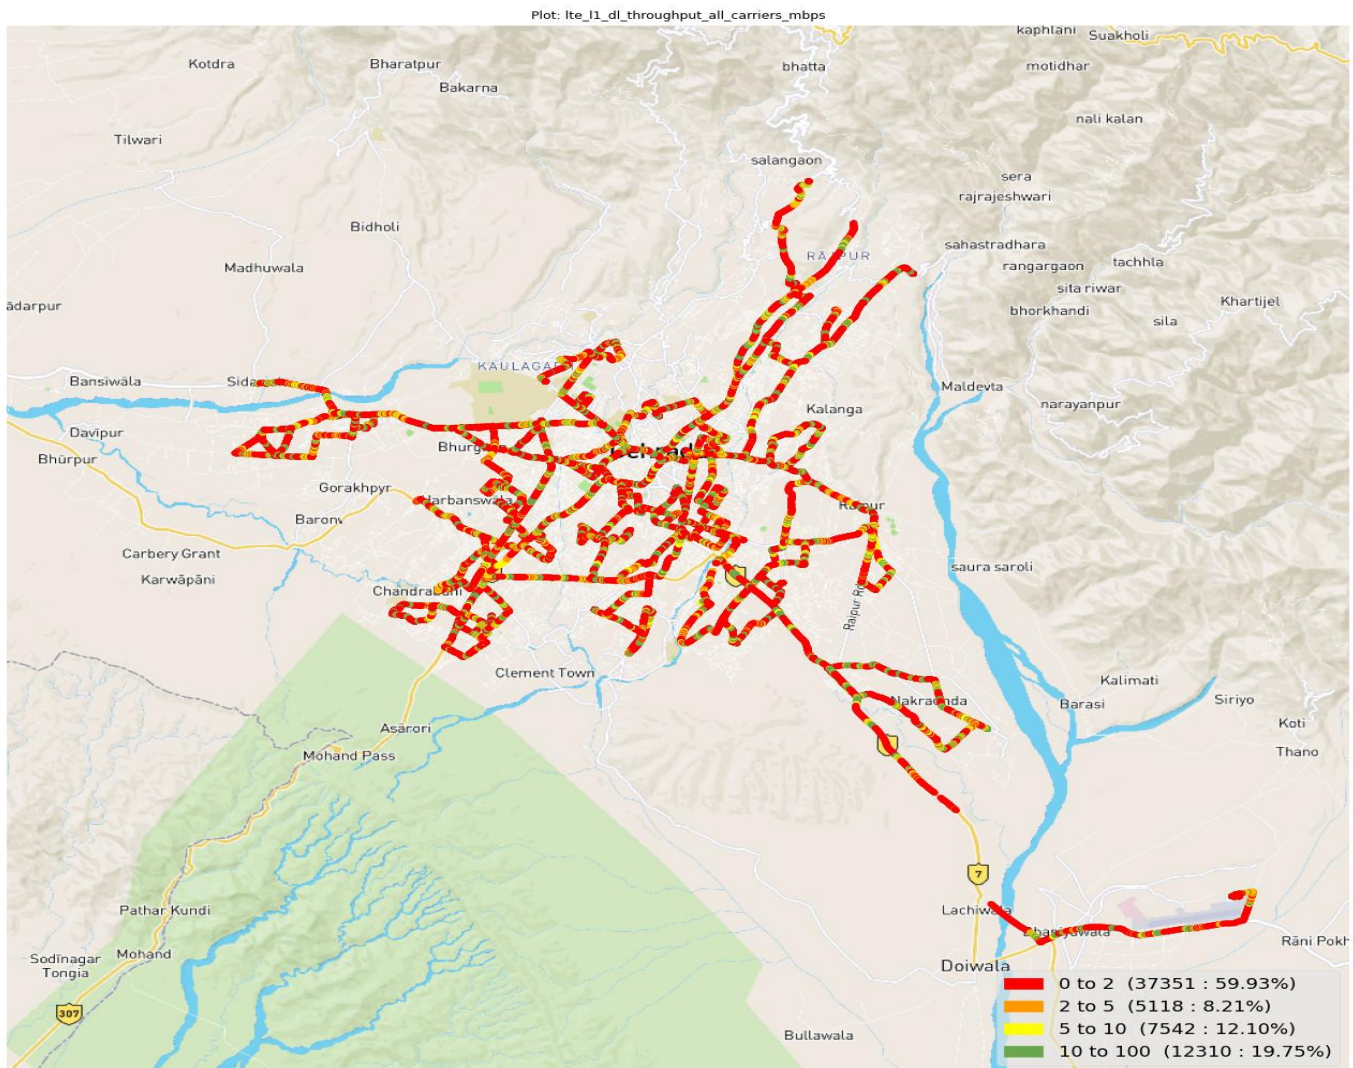

Dynamic Data Test

TSP- Airtel

Data Statistics - Dynamic data testing - 340 Kms

Data KPIs - Overall	LTE
Download Throughput (Mbps)	9.065

DL throughput	No of Sample	%	Legends
< 2Mbps	37351	59.9	
2-5 Mbps	5118	8.2	
5-10 Mbps	7542	12.1	
>10Mbps	12310	19.8	