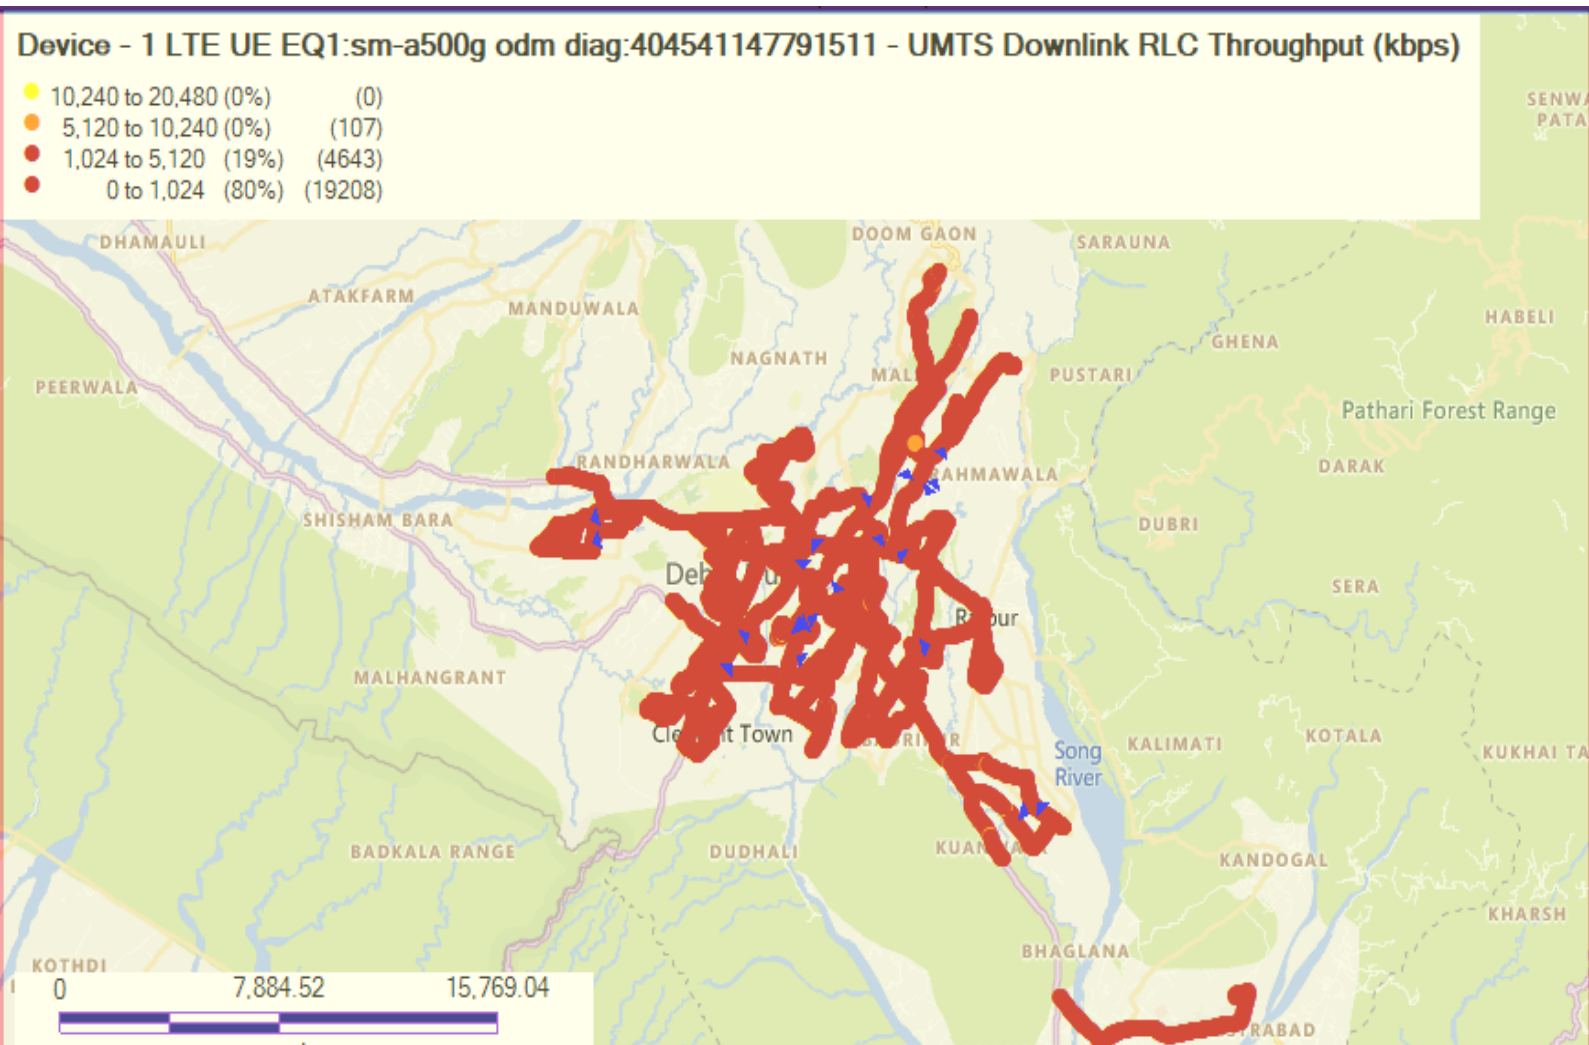

Dynamic Data Test

TSP-BSNL

Data Statistics - Dynamic data testing - 340 Kms

Data KPIs - Overall	3G
Download Throughput (Mbps)	1.46Mbps

DL throughput	No of Sample	%	Legends
< 1 Mbps	19208	80	
1-5 Mbps	4643	19	
5-10 Mbps	107	1	
>10Mbps	0	0