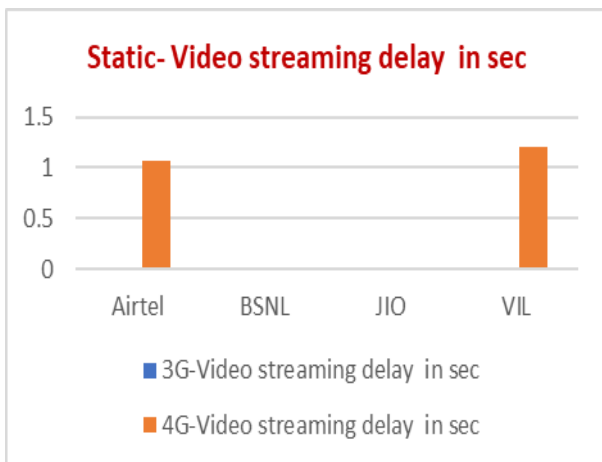

Data Services Static

Key Observations

Data was tested at 6 locations .Following services were tested: Data Download/Upload, Latency (www.google.com), and Web browsing (Flipkart, Amazon, PayTm)

3G/4G/ Network:

Summary

City Level Summary- Voice

TSP (For 2G)	Airtel	BSNL	JIO	VIL
Call attempts	594	690	NA	571
Block call rate %	0	0.579	NA	0.34
CSSR %	100	99.42	NA	99.65
Drop call rate %	0.16	0.728	NA	0
Mobility HOSR %	99.36	98.777	NA	99.22
RX Quality %	97.69	97.207	NA	94.8
Average CST Sec	3.7	3.37	NA	3.01

TSP (For 3G)	Airtel	BSNL	JIO	VIL
Call attempts	NA	678	NA	NA
Block call rate %	NA	0.590	NA	NA
CSSR %	NA	99.41	NA	NA
Drop call rate %	NA	2.077	NA	NA
Mobility HOSR %	NA	91.81	NA	NA
RX Quality %	NA	95.74	NA	NA
Average CST (Sec)	NA	3.75	NA	NA

TSP (For Volte)	Airtel	BSNL	JIO	VIL
Call attempts	594	NA	568	553
Block call rate %	0	NA	0.00	0.56
CSSR %	100	NA	99.65	99.27
Drop call rate %	0	NA	0.00	0
Mobility HOSR %	99.97	NA	99.47	99.64
RX Quality %	86.32	NA	97.47	84.5
Average CST(Sec)	1.44	NA	0.67	3.11