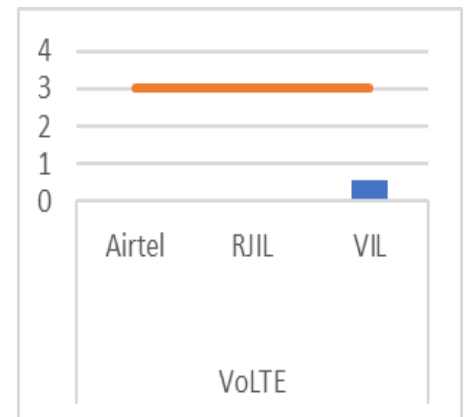

Block Call Rate (%)