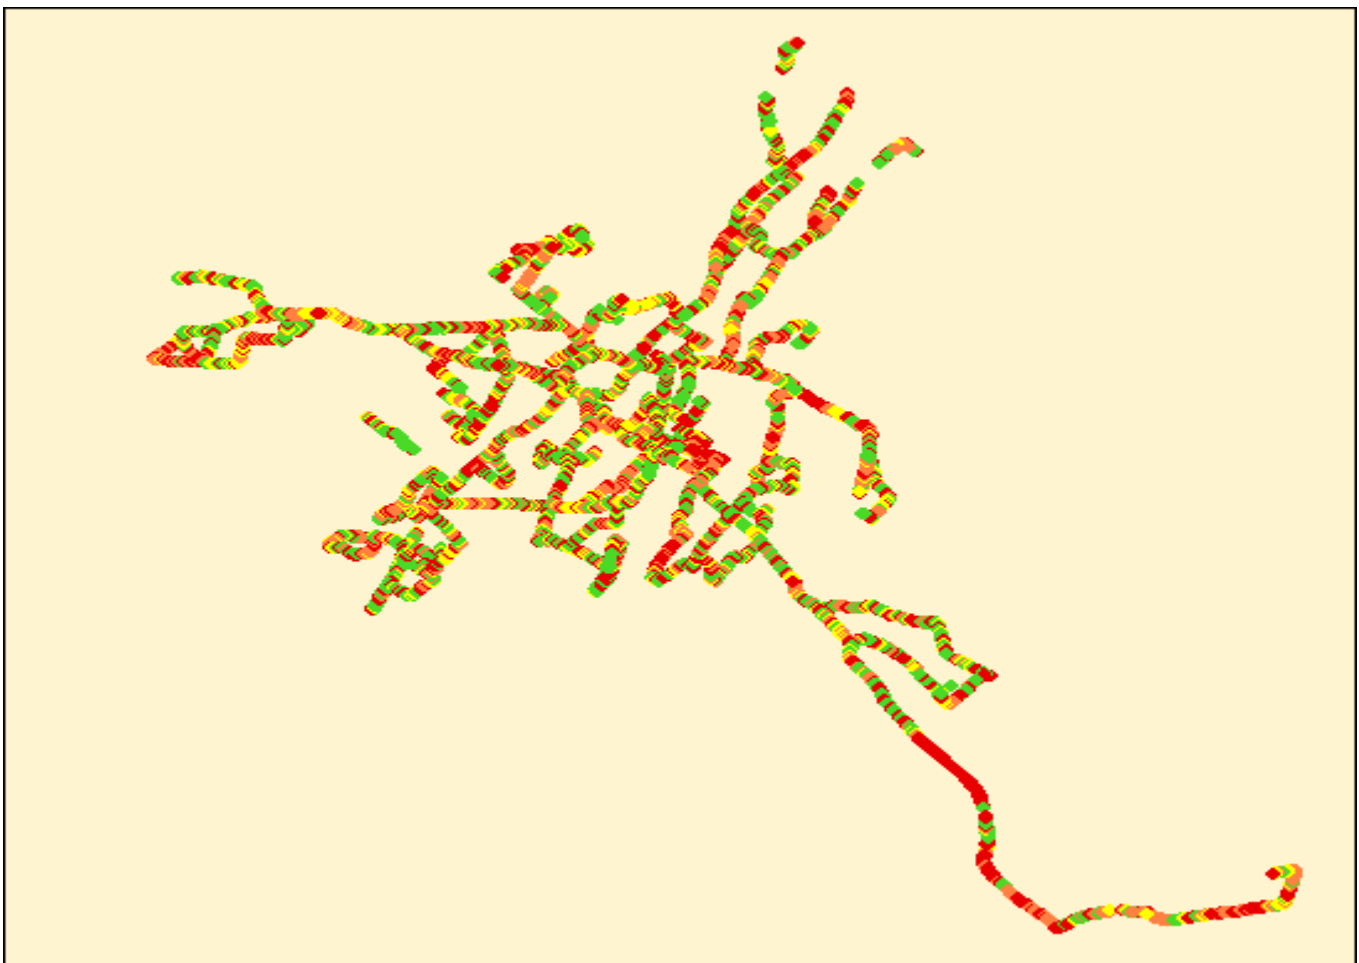

TSP- JIO

Data Statistics - Dynamic data testing - 340 Kms

Data KPIs - Overall	LTE
Download Throughput (Mbps)	13.57

DL throughput	No of Sample	%	Legends
< 2Mbps	12755	24.44	Red
2-5 Mbps	11371	21.78	Orange
5-10 Mbps	10072	19.30	Yellow
>10Mbps	18001	34.49	Green