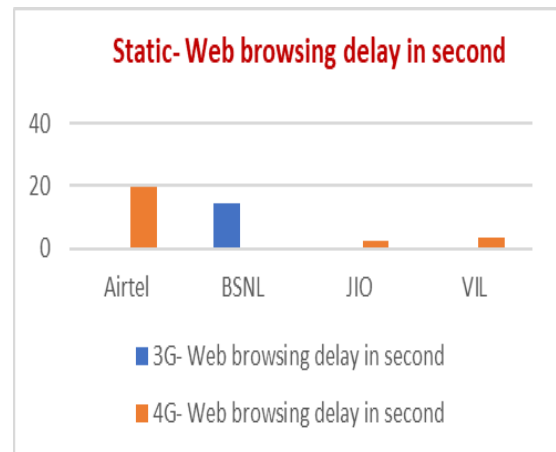

Data Services Static

Key Observations

Data was tested at 6 locations .Following services were tested: Data Download/Upload, Latency (www.google.com), and Web browsing (Flipkart, Amazon, PayTm)

3G/4G/ Network:

Summary

City Level Summary- Voice

TSP (For 2G)	Airtel	BSNL	JIO	VIL
Call attempts	594	690	NA	571
Block call rate %	0	0.579	NA	0.34
CSSR %	100	99.42	NA	99.65
Drop call rate %	0.16	0.728	NA	0
Mobility HOSR %	99.36	98.777	NA	99.22
RX Quality %	97.69	97.207	NA	94.8
Average CST Sec	3.7	3.37	NA	3.01

TSP (For 3G)	Airtel	BSNL	JIO	VIL
Call attempts	NA	678	NA	NA
Block call rate %	NA	0.590	NA	NA
CSSR %	NA	99.41	NA	NA
Drop call rate %	NA	2.077	NA	NA
Mobility HOSR %	NA	91.81	NA	NA
RX Quality %	NA	95.74	NA	NA
Average CST (Sec)	NA	3.75	NA	NA

TSP (For Volte)	Airtel	BSNL	JIO	VIL
Call attempts	594	NA	568	553
Block call rate %	0	NA	0.00	0.56
CSSR %	100	NA	99.65	99.27
Drop call rate %	0	NA	0.00	0
Mobility HOSR %	99.97	NA	99.47	99.64
RX Quality %	86.32	NA	97.47	84.5
Average CST(Sec)	1.44	NA	0.67	3.11