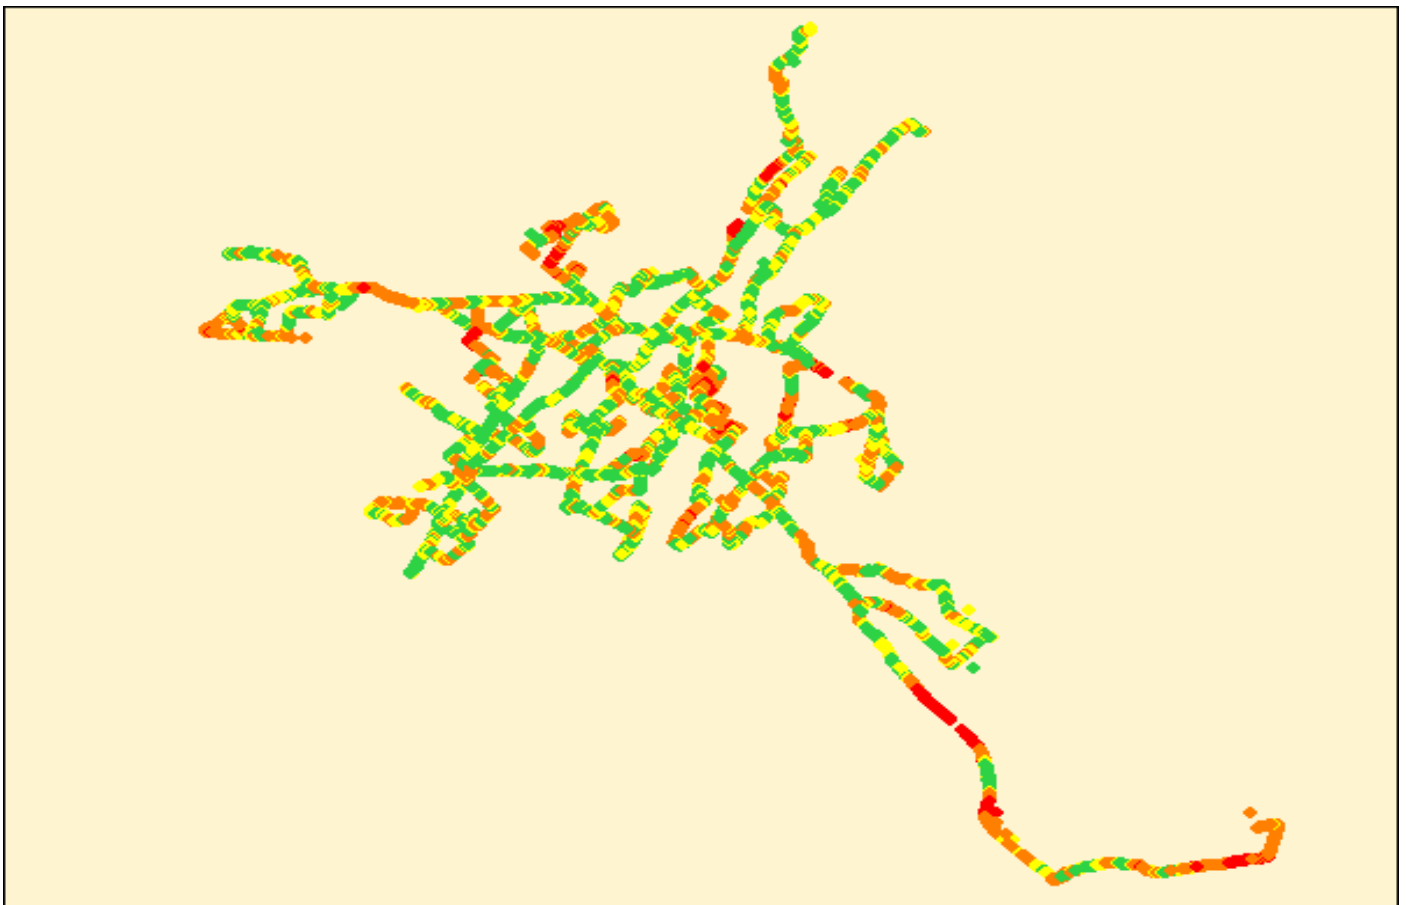

TSP- Airtel

Technology	Coverage %
VoLTE	98

Overall RSRP	# Samples	% PDF	Legends
[Max, >=-80]	7538	21%	
[-80, >=-90)	14643	41%	
[-90, >=-110)	12843	36%	
[-110, >=Min)	580	2%	
Total	35604		

TSP- JIO

Technology	Coverage %
VoLTE	98.49%