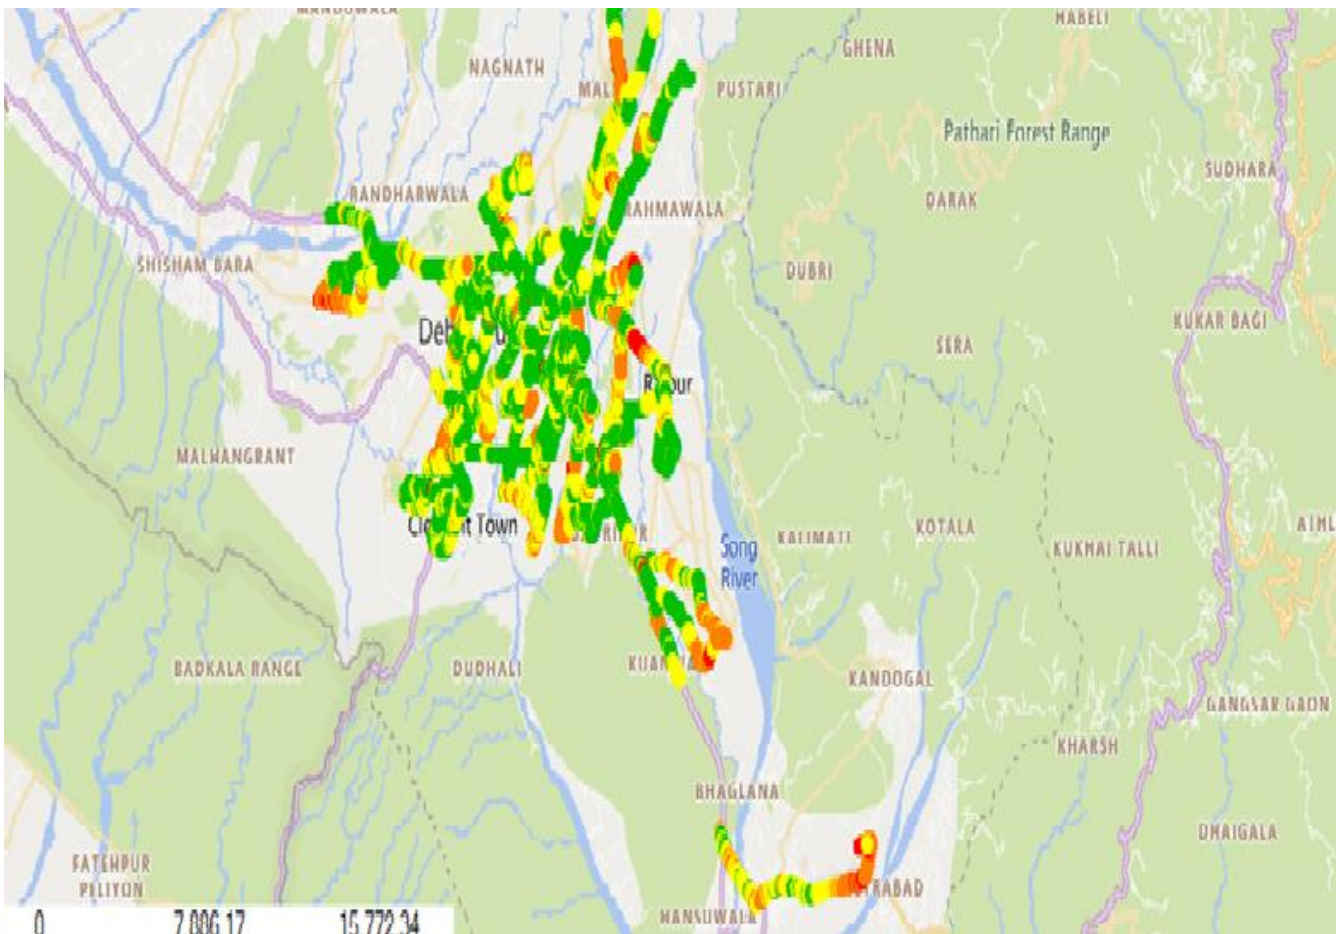

Technology Details

TSP	% of Time Spent on 3G/VoLTE
BSNL 3G	80
VIL 3G	NA
Airtel VoLTE	95.92
Jio VoLTE	100
VIL VoLTE	99.61

Technology Details

TSP- BSNL

Technology	% of Time Spent on
3G	80
VoLTE	NA

TSP- VIL

Technology	% of Time Spent on
3G	NA
VoLTE	99.61