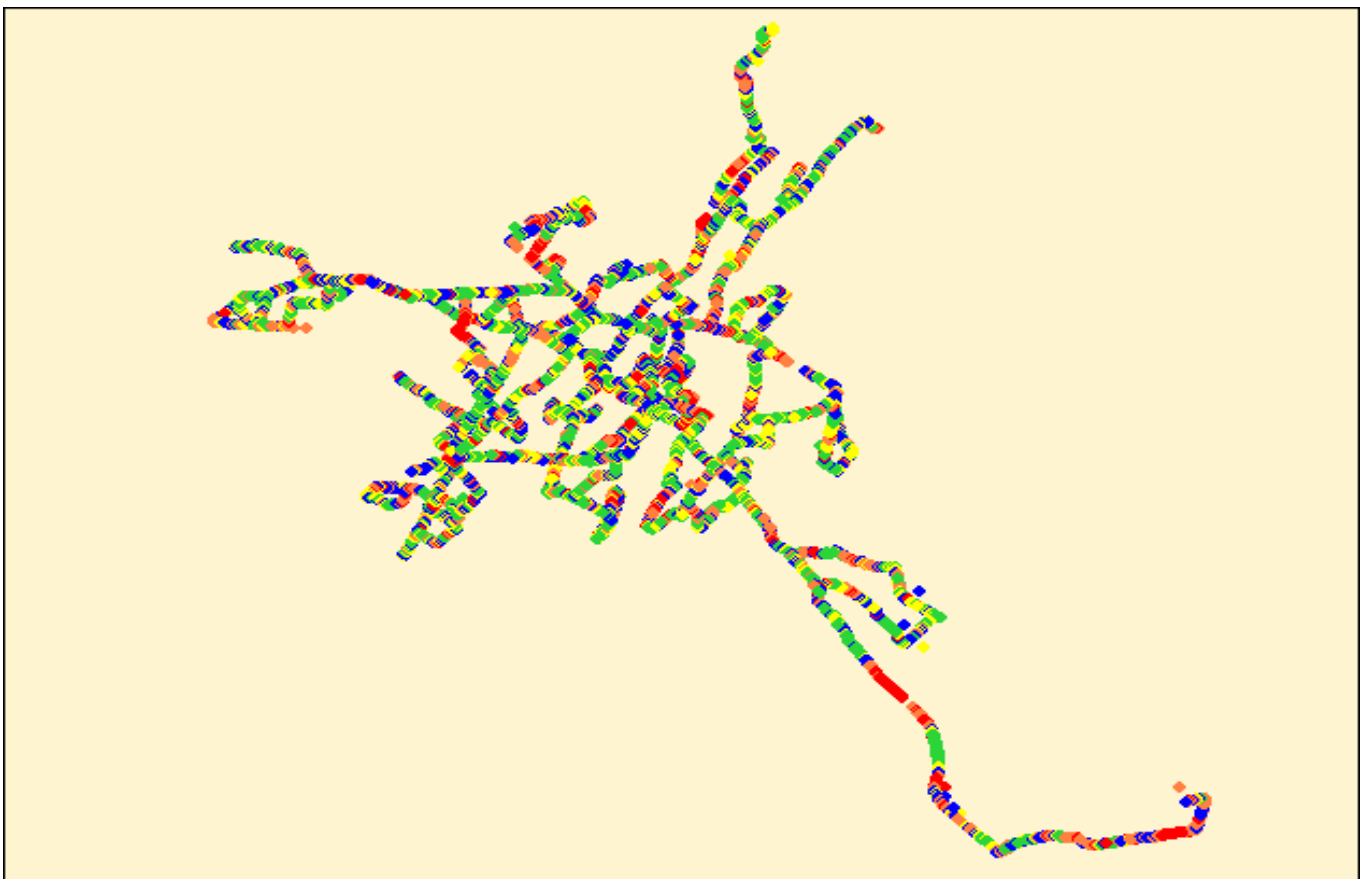

Quality Details

For measuring voice quality, as per the QoS norms, RxQual ≤ 5 for GSM TSPs, EcNo ≥ -14 dBm for 3G TSP sand SINR > 0 in case of VoLTE is considered to be good, where as quality beyond this benchmark is considered to be bad. The benchmark should usually be $\geq 95\%$.

TSP- JIO

Technology	Rx Quality %
VoLTE	97.47%

Overall SINR	# Samples	% PDF	Legends
(Min, ≤ 0)	1559	2.53%	Red
(0, ≤ 5)	10786	17.50%	Orange
(5, ≤ 10)	13711	22.24%	Blue
(10, ≤ 15)	14402	23.37%	Yellow
(15, $\leq \text{Max}$)	21179	34.36%	Green
Total	61637